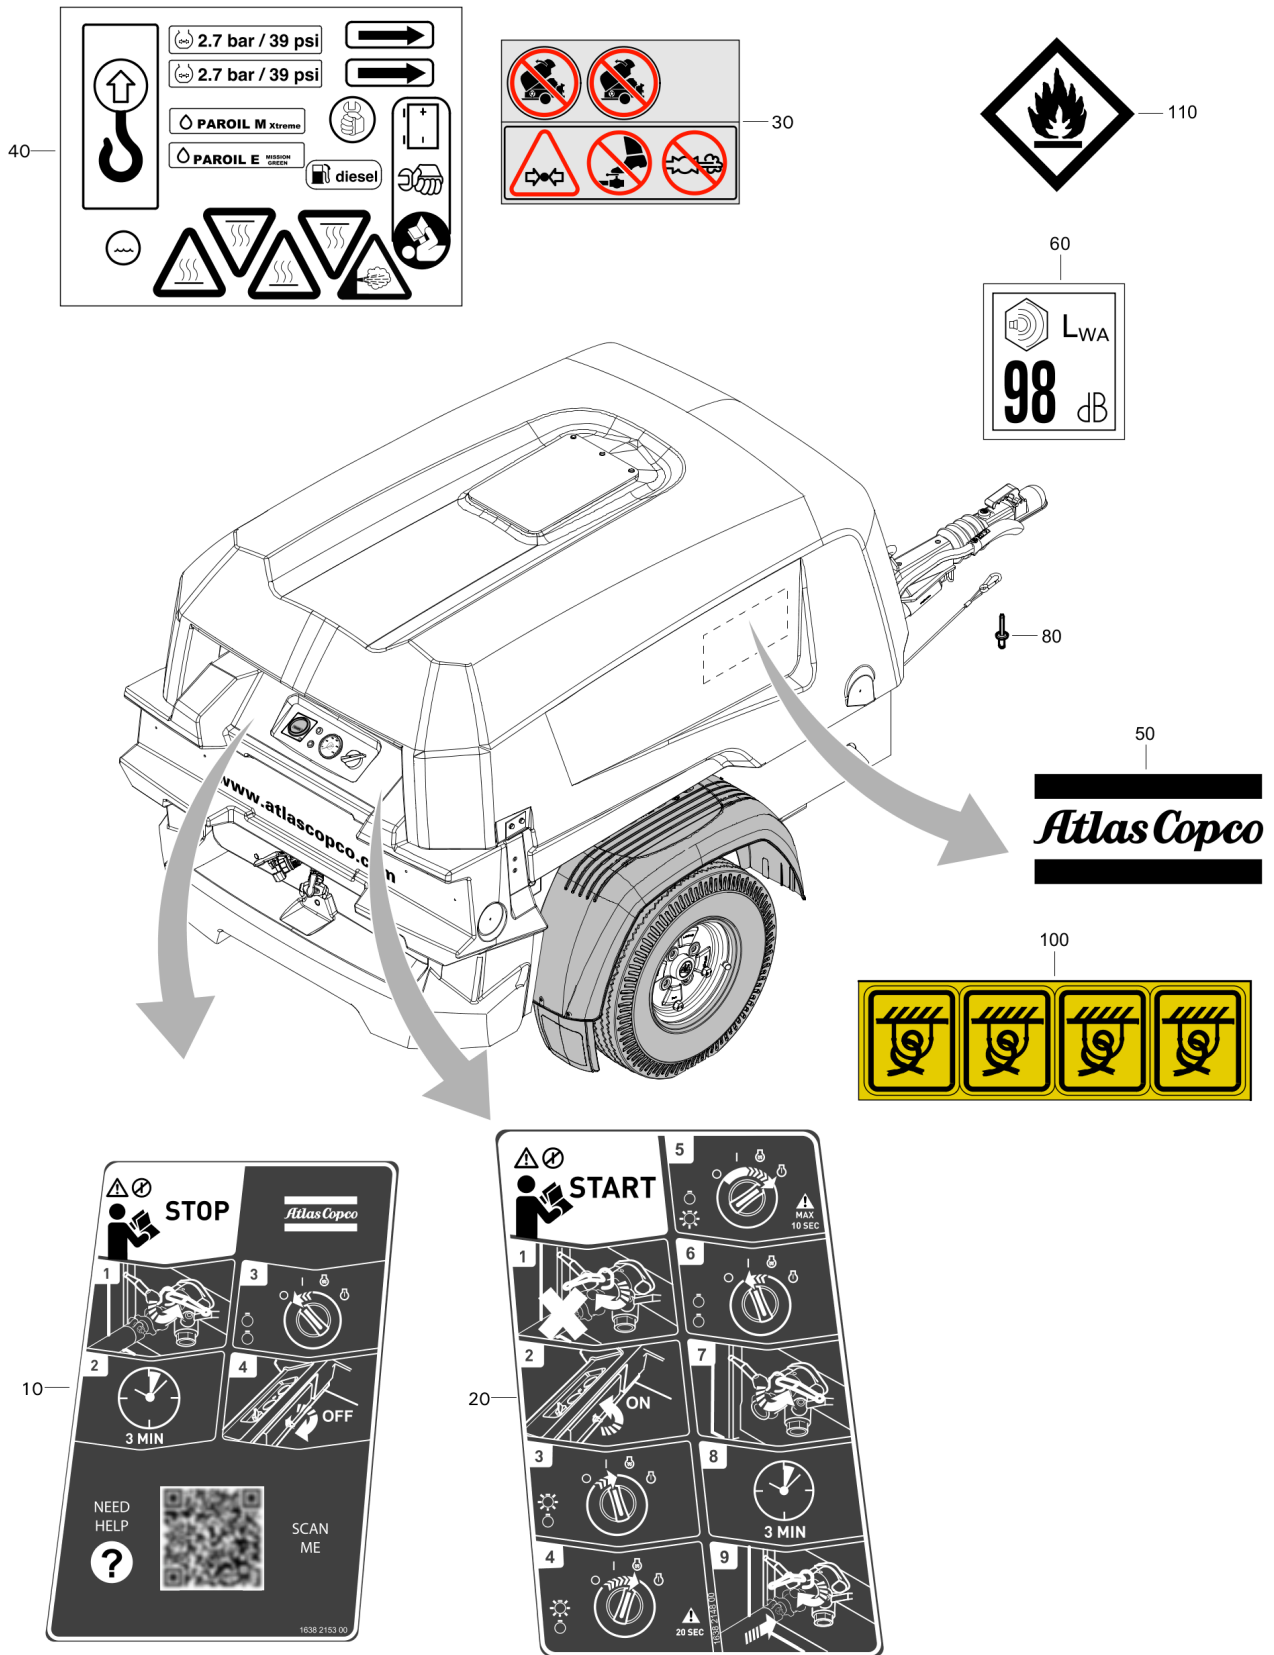

Mechanical 1611505131_07 Markings

Refer to the Parts Online web page for most up-to-date information. The printed information might be outdated.

Item	Part No.	Name	Qty	L
10	1638215300	Decal stop instruction	1	
20	1638214800	Decal start instructio	1	
30	1638247300	Decal warning	1	
40	1638246900	Decal symbols	1	
50	0690113200	House mark	2	
60	1604331709	Noise label 98	1	
80	0129327034	Blind rivet	4	
100	1638766800	Decal	1	
110	0690911003	Decal symbols	1