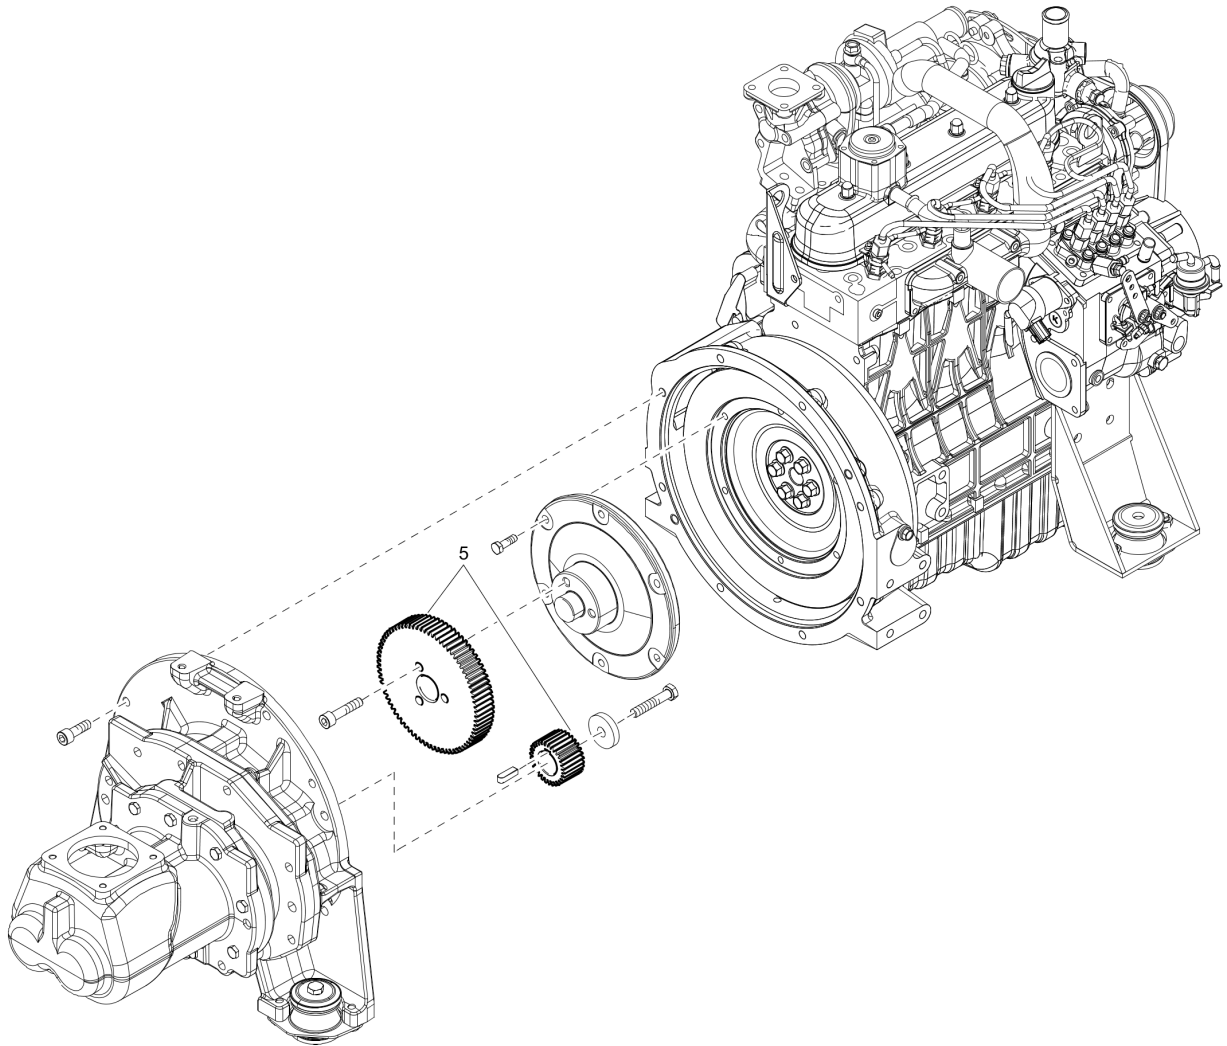

Item	Part No.	Name	Qty	L
20	1638159100	Hose assembly	1	
30	0661103800	Seal washer	1	
40	1619624900	Nipple	1	
50	0661104900	Sealing washer	1	
60	0571003572	Fitting	1	

Mechanical 1611714031_02 Gearset