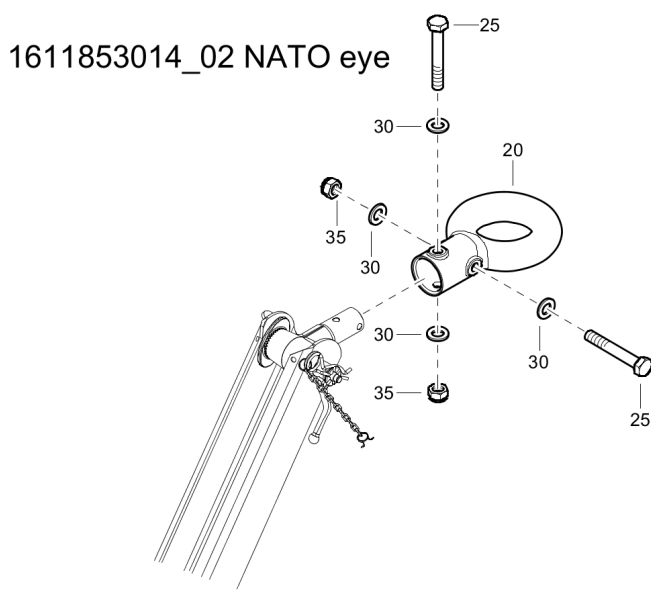

Options / accessories 1611726331_00 Extended support

Item	Part No.	Name	Qty	L
10	1638274400	Support	1	
20	1615957500	Spacer	2	
40	0301235800	Plain washer	4	

Options / accessories 1611711631_06 Road signal

Item	Part No.	Name	Qty	L
10	1638186281	Bumper	1	
15	1604646600	Bolt	5	
20	1605102900	Reflector	2	
25	0129311000	Rivet	4	
26	0300027470	Plain washer	4	
30	1638121306	Wiring	1	
40	0129311000	Rivet	4	
45	1626979500	Light	1	
50	1626979600	Light	1	
55	1638195301	Wiring	2	

Options / accessories Towing eye

Refer to the Parts Online web page for most up-to-date information. The printed information might be outdated.

Item	Part No.	Name	Qty	L
-	1611853014	Towing eye - NATO	-	
20	1626858100	Eye towing	1	
25	1202984405	Bolt	2	
30	0301235800	Plain washer	4	
35	0291118513	Nut	2	
-	1611853114	Towing eye - BNA	-	
20	1626858200	Eye towing	1	
25	5730082700	Screw hexagon	2	
30	0301235800	Plain washer	4	
35	0291118513	Nut	2	
-	1611853414	Towing eye - ITA	-	
20	1626858500	Eye towing	1	
25	1202984405	Bolt	2	
30	0301235800	Plain washer	4	
35	0291118513	Nut	2	
-	1611853214	Towing eye - DIN	-	
20	1626858300	Eye towing DIN	1	
25	1202984405	Bolt	2	
30	0301235800	Plain washer	8	
35	0291118513	Nut	2	
-	1611853514	Towing eye - GB eye	-	
20	1626858600	Eye towing	1	
25	1202984405	Bolt	2	
30	0301235800	Plain washer	4	
35	0291118513	Nut	2	
-	1611853614	Towing eye - AC	-	
20	1626858700	Eye towing	1	
25	1202984405	Bolt	2	
30	0301235800	Plain washer	4	
35	1202984500	Washer	2	
40	0291118513	Nut	2	