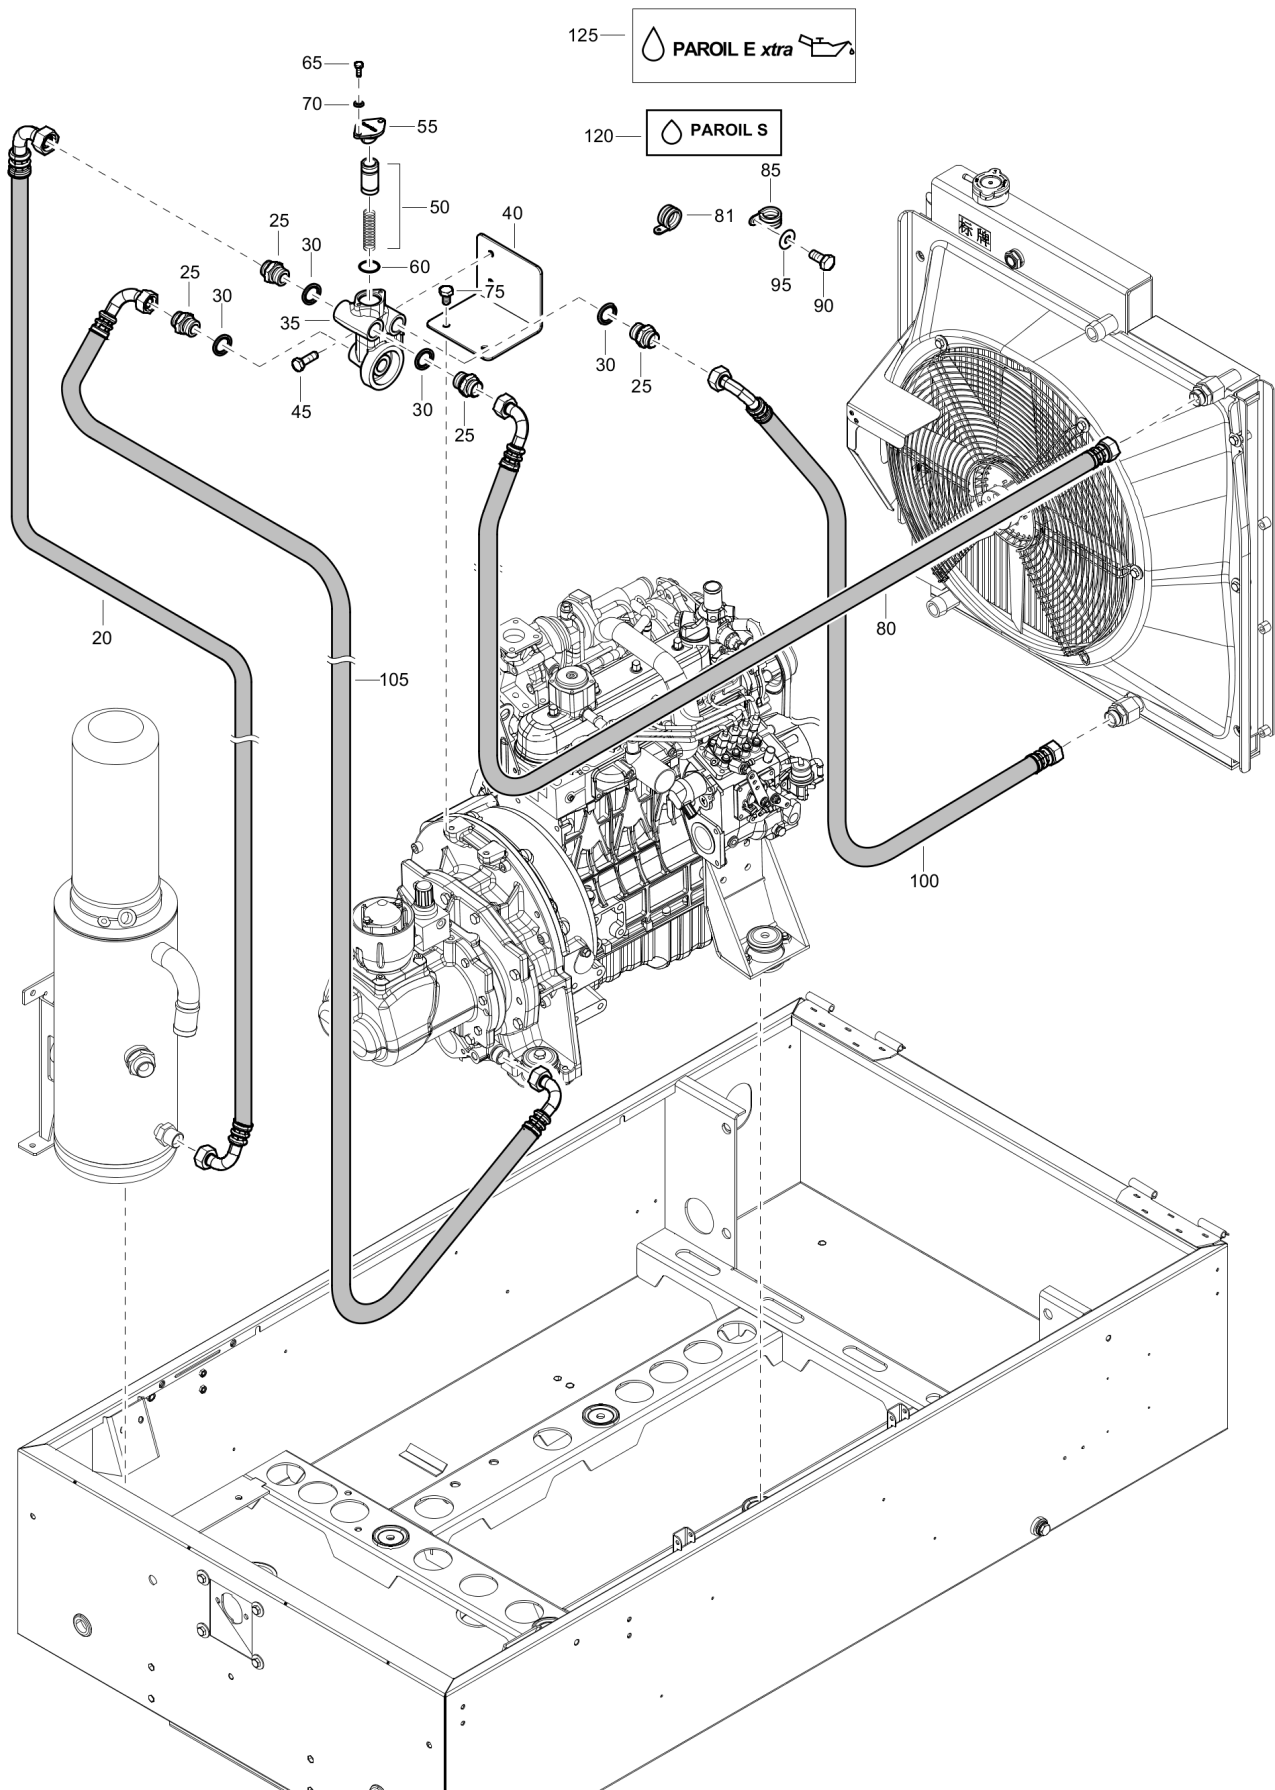

Options / accessories 1611714931_02 Cold start

Refer to the Parts Online web page for most up-to-date information. The printed information might be outdated.

Item	Part No.	Name	Qty	L
20	1638142101	Hose assembly	1	
25	1619550900	Nipple	4	
30	0661103800	Seal washer	4	
35	1622272820	Valve housing	1	
40	1638140700	Bracket	1	
45	0147136203	Screw	2	
50	1619759500	Thermostat	1	
55	1614611800	Cover	1	
60	0663713200	O-ring	1	
65	0147124603	Screw	2	
70	0301232100	Plain washer	2	
75	0147135903	Screw	2	
80	1638141800	Hose	1	
81	0346100210	Pipe clamp	1	
85	0346100017	Pipe clamp	1	
90	0147195942	Screw	1	
95	0300027634	Washer	1	
100	1638141900	Hose	1	
105	1638142000	Hose	1	
120	1079992000	Information label	1	
125	1079993024	Label	1