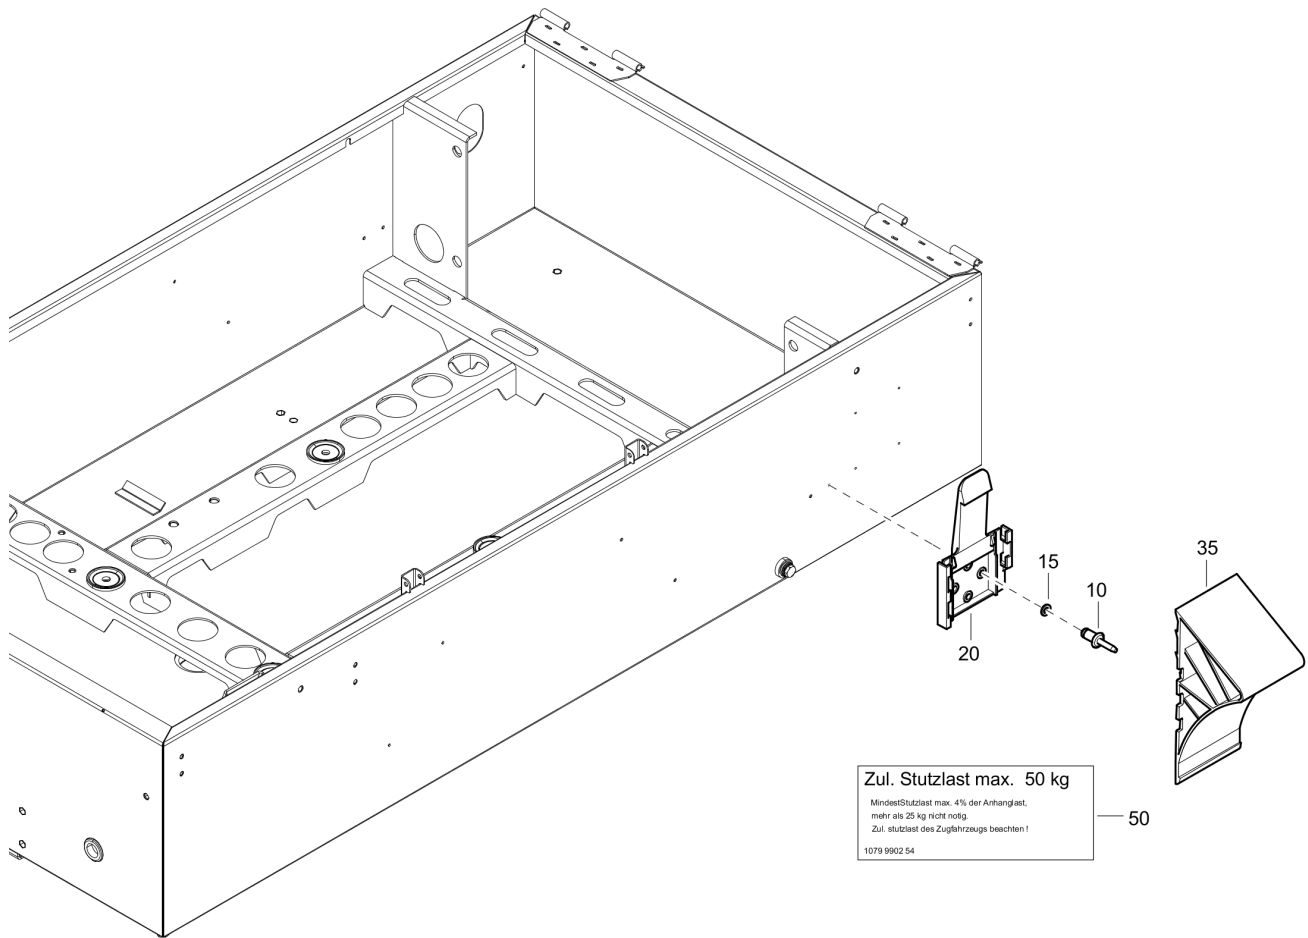

Options / accessories 1611869012_02 Wheel chocks

Item	Part No.	Name	Qty	L
10	0129317700	Blind rivet	4	
15	0301232100	Plain washer	4	
20	1613544000	Bracket	2	
35	1613543900	Wheelchock	2	
50	1079990254	Decal	1