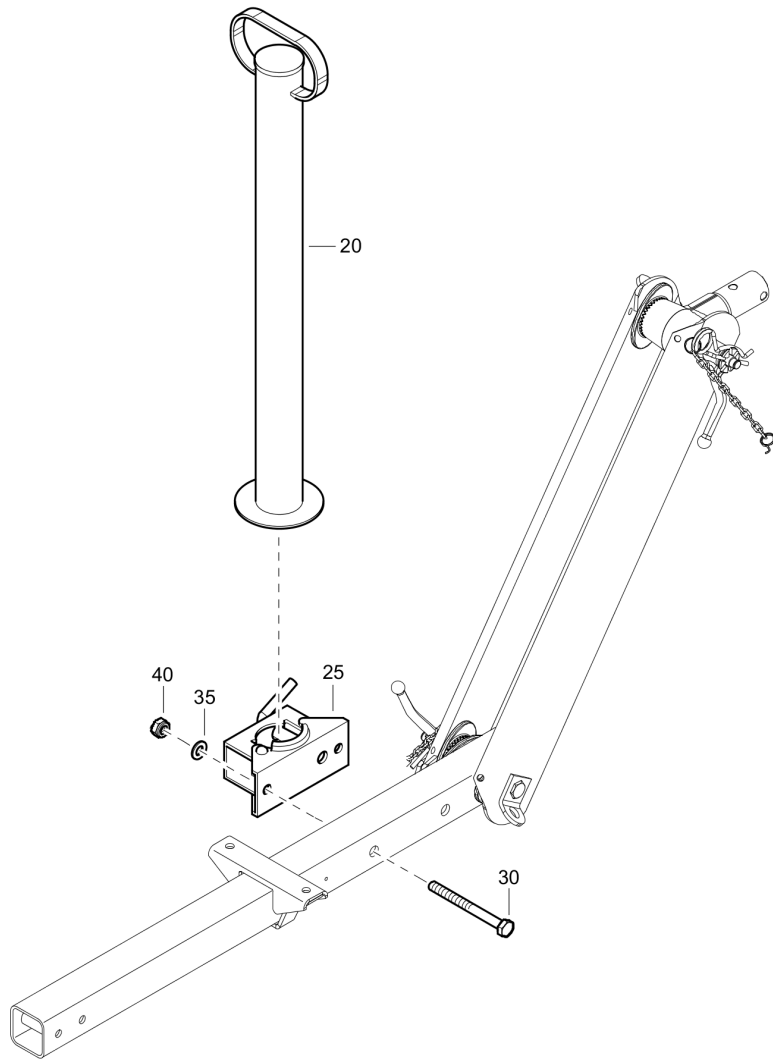

Options / accessories 1611812431_04 Support leg

Item	Part No.	Name	Qty	L
20	1202862400	Foot	1	
25	1604754900	Clamp	1	
30	0147137503	Hex.bolt M10x90	2	
35	0301234400	Flat washer	2	
40	0291111100	Locknut	2