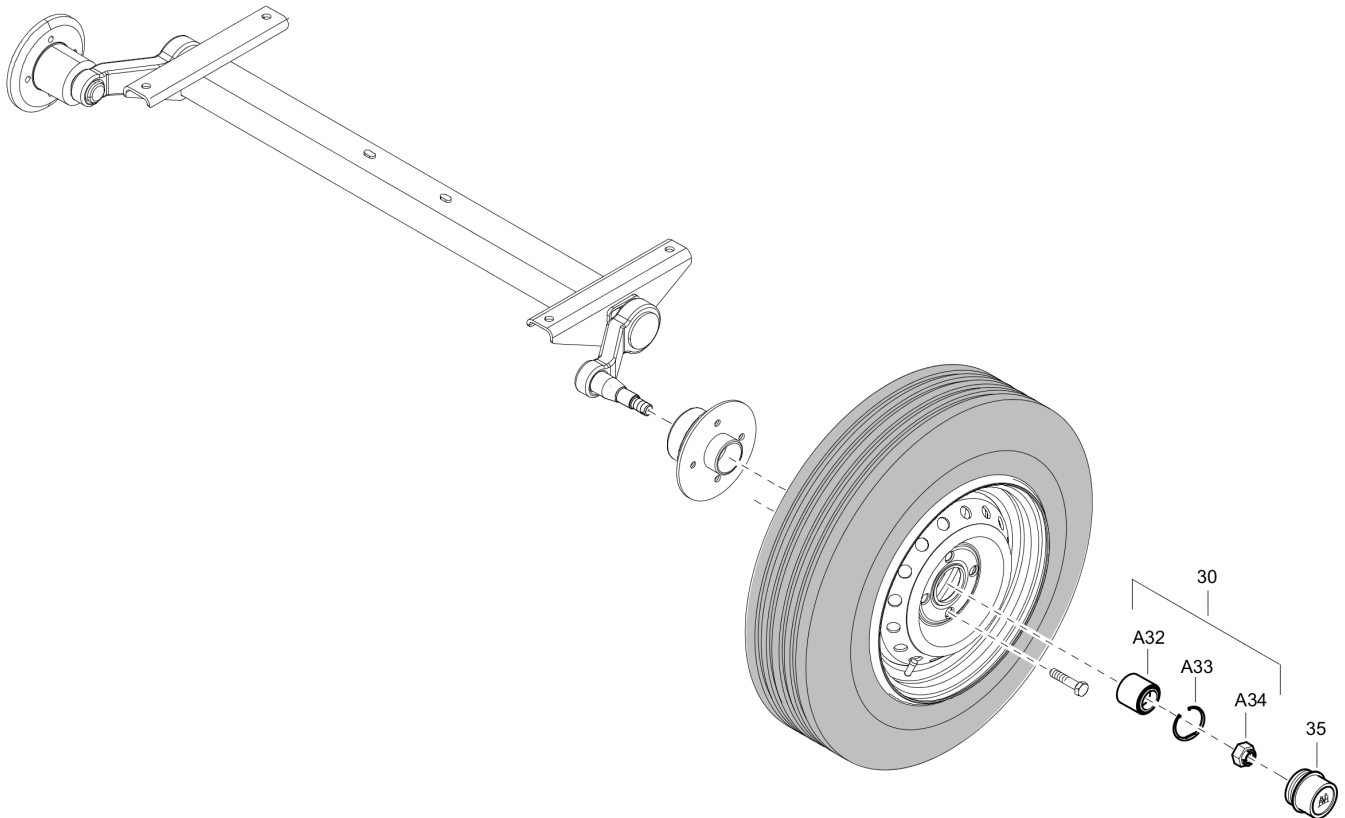

Item	Part No.	Name	Qty	L
10	2914258900	Coupling head	1	
20	2914259000	Bar	2	
30	2914100900	Towbar housing	1	
40	2914259200	Bolt	2	
50	2914259300	Nut	2	
60	2914230100	Lock bracket	2	
100	2914259500	Bracket	1	
110	2914259600	Bracket clamp	1	
120	2914259700	Bushing	1	

Options / accessories 1638115000_01 Axle without brake