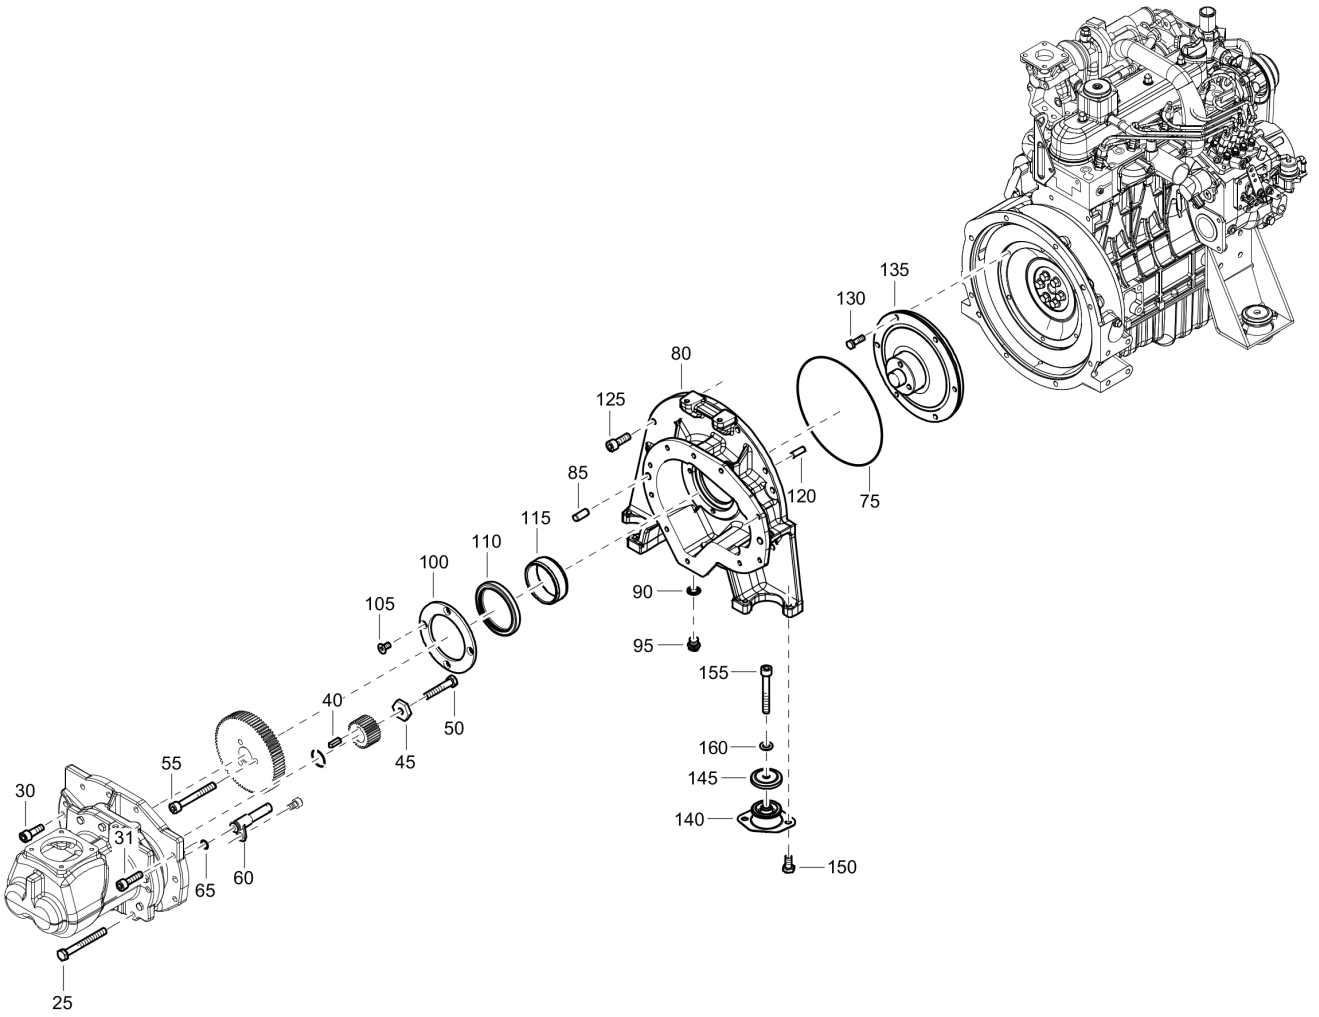

Mechanical 1611710731_07 Compressor drive

Item	Part No.	Name	Qty	L
25	0211137503	Screw	1	
30	0211136303	Cap screw	2	
31	0211136403	Hexagon socket head cap screw	7	
40	1638122900	Key parallel	1	
45	1638122401	Washer plain	1	
50	0147136803	Hexagon bolt	1	
55	0211136500	Hex sock. Screw	3	
60	1638122801	Nozzle oil spray	1	
65	0663210784	O-ring	1	
75	0663211596	O-ring	1	
80	1638138601	Gearbox	1	
85	0101231135	Pin parallel	2	
90	0661102600	Seal washer	1	
95	0686371630	Plug	1	
100	1638122600	Ring clamping	1	
105	0216195738	Screw	4	
110	1638122700	Lip seal	1	
115	1638122201	Bushing	1	
120	0102041000	Cylinder pin	2	
125	0211136303	Cap screw	8	
130	0144324803	Screw	6	
135	1638137401	Shaft drive	1	
140	1202900601	Antivibration pad	2	
145	1202871900	Washer	2	
150	0147195874	Hex head screw	4	
155	0211137103	Hex sock. screw	2	
160	0301234400	Flat washer	2	

Refer to the Parts Online web page for most up-to-date information. The printed information might be outdated.