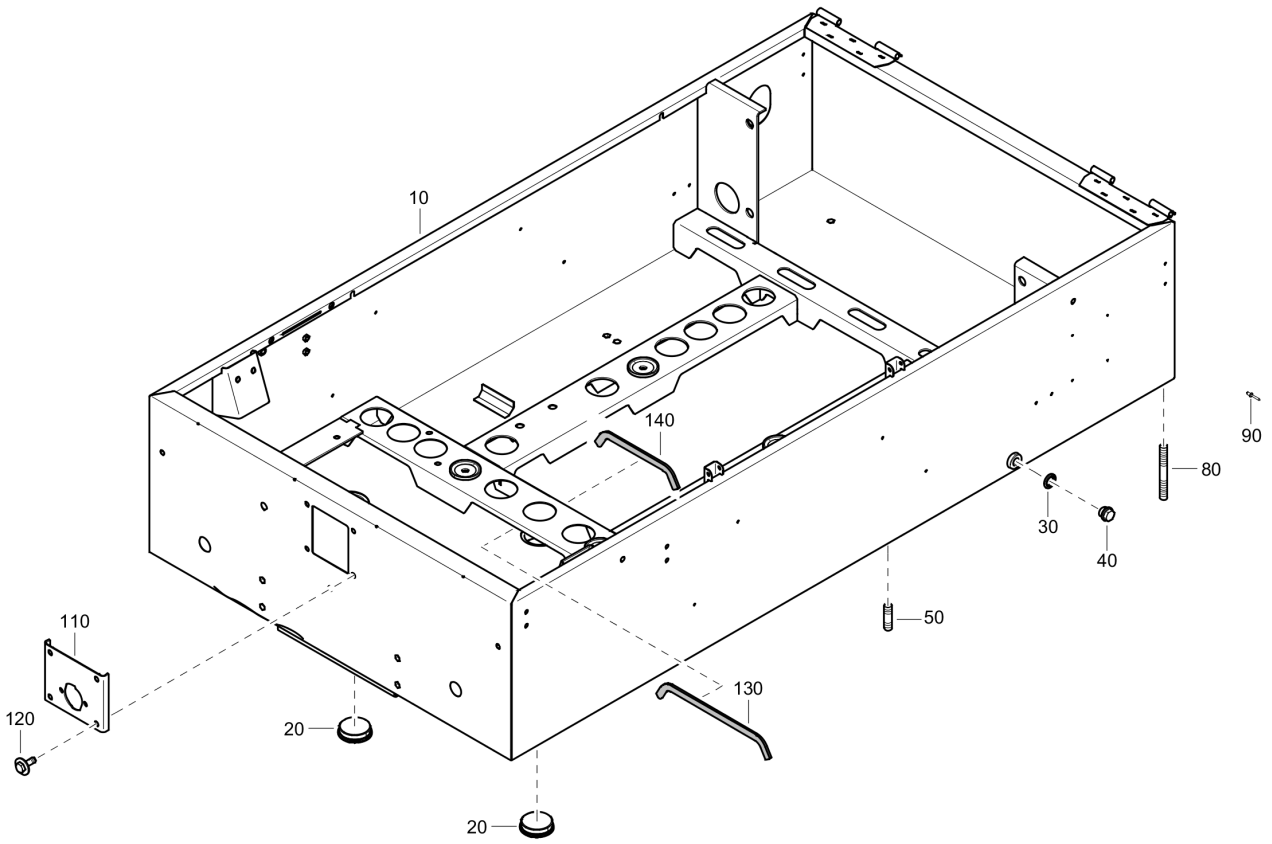

Refer to the Parts Online web page for most up-to-date information. The printed information might be outdated.

Item	Part No.	Name	Qty	L
10	1638148204	Frame	1	
20	1613265500	Plug	2	
30	0661102600	Seal washer	2	
40	0686371638	Plug	2	
50	0246195657	Stud	4	
80	0246129604	Rod	2	
90	0129317401	Rivet	1	
110	1638197101	Plate cover	1	
120	1604342300	Scraper bolt	4	
130	1626167400	Protection seal	AR	
140	1626167400	Protection seal	AR	