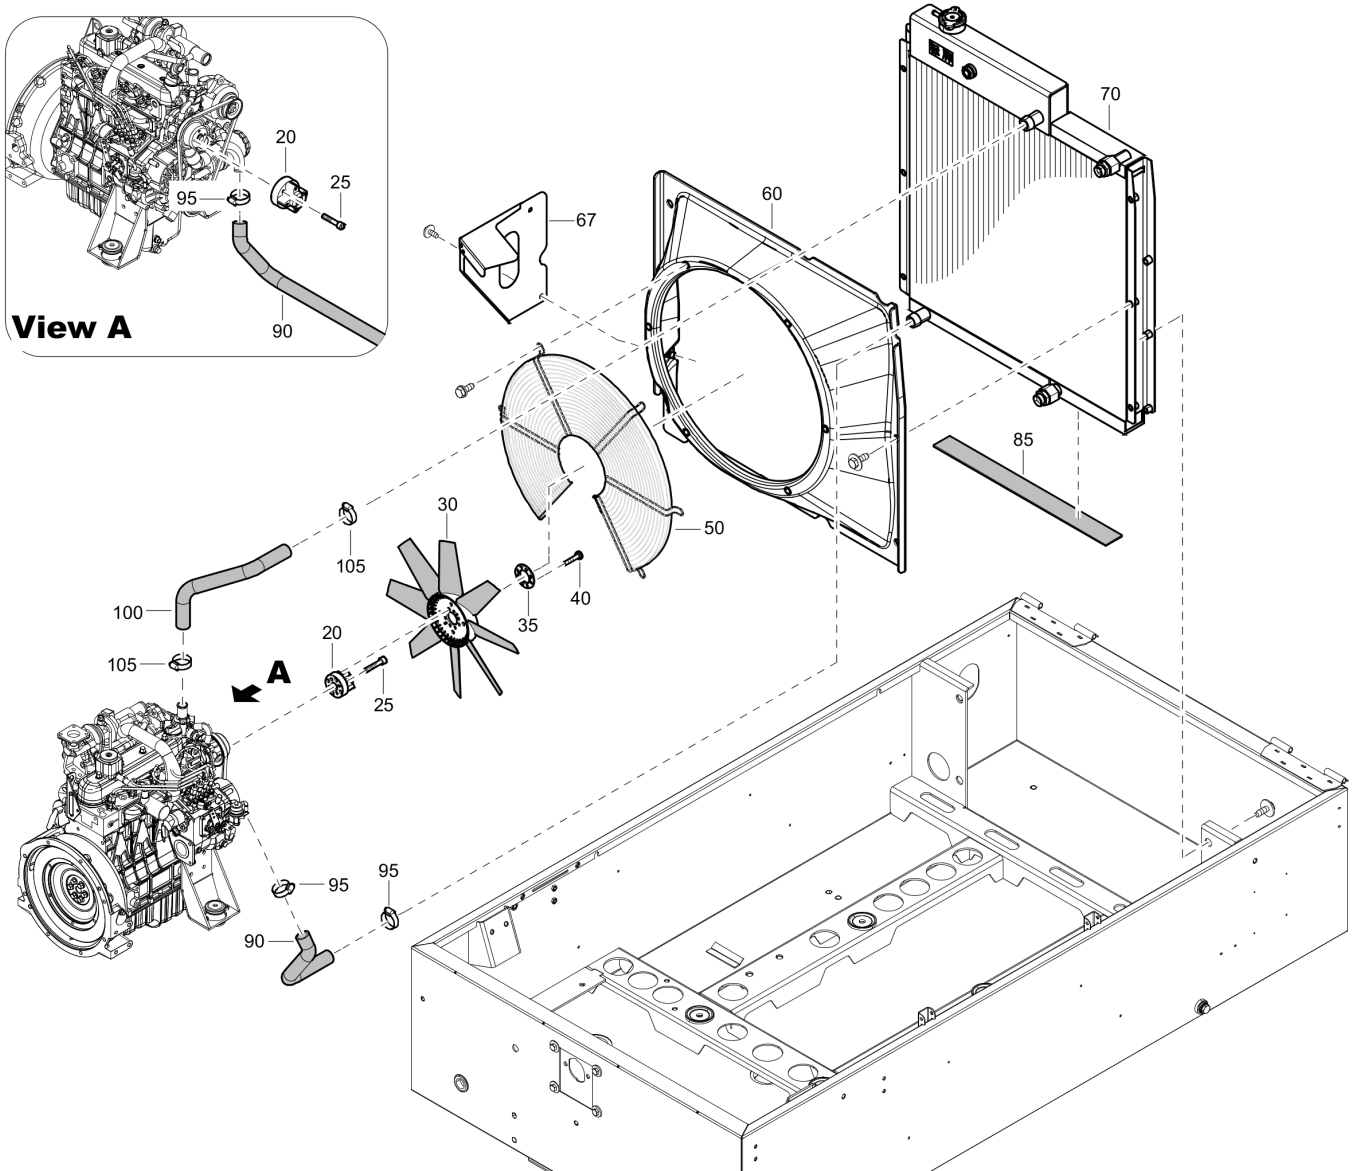

Engine 1611710931_03 Cooler and fan

Item	Part No.	Name	Qty	L
20	1626291503	Adapter fan	1	
25	0211125000	Screw	4	
30	1604585400	Fan	1	
35	1615769000	Ring	1	
40	0147196402	Screw	4	
50	1638268400	Grating	1	
60	1638214001	Cowl fan	1	
67	1638212701	Plate cover	1	
70	1638138481	Cooler assembly	1	
85	1638114700	Strip	1	
90	1638187300	Hose	1	
95	0347610900	Hose clamp	2	
100	1638110501	Hose	1	
105	0347610900	Hose clamp	2