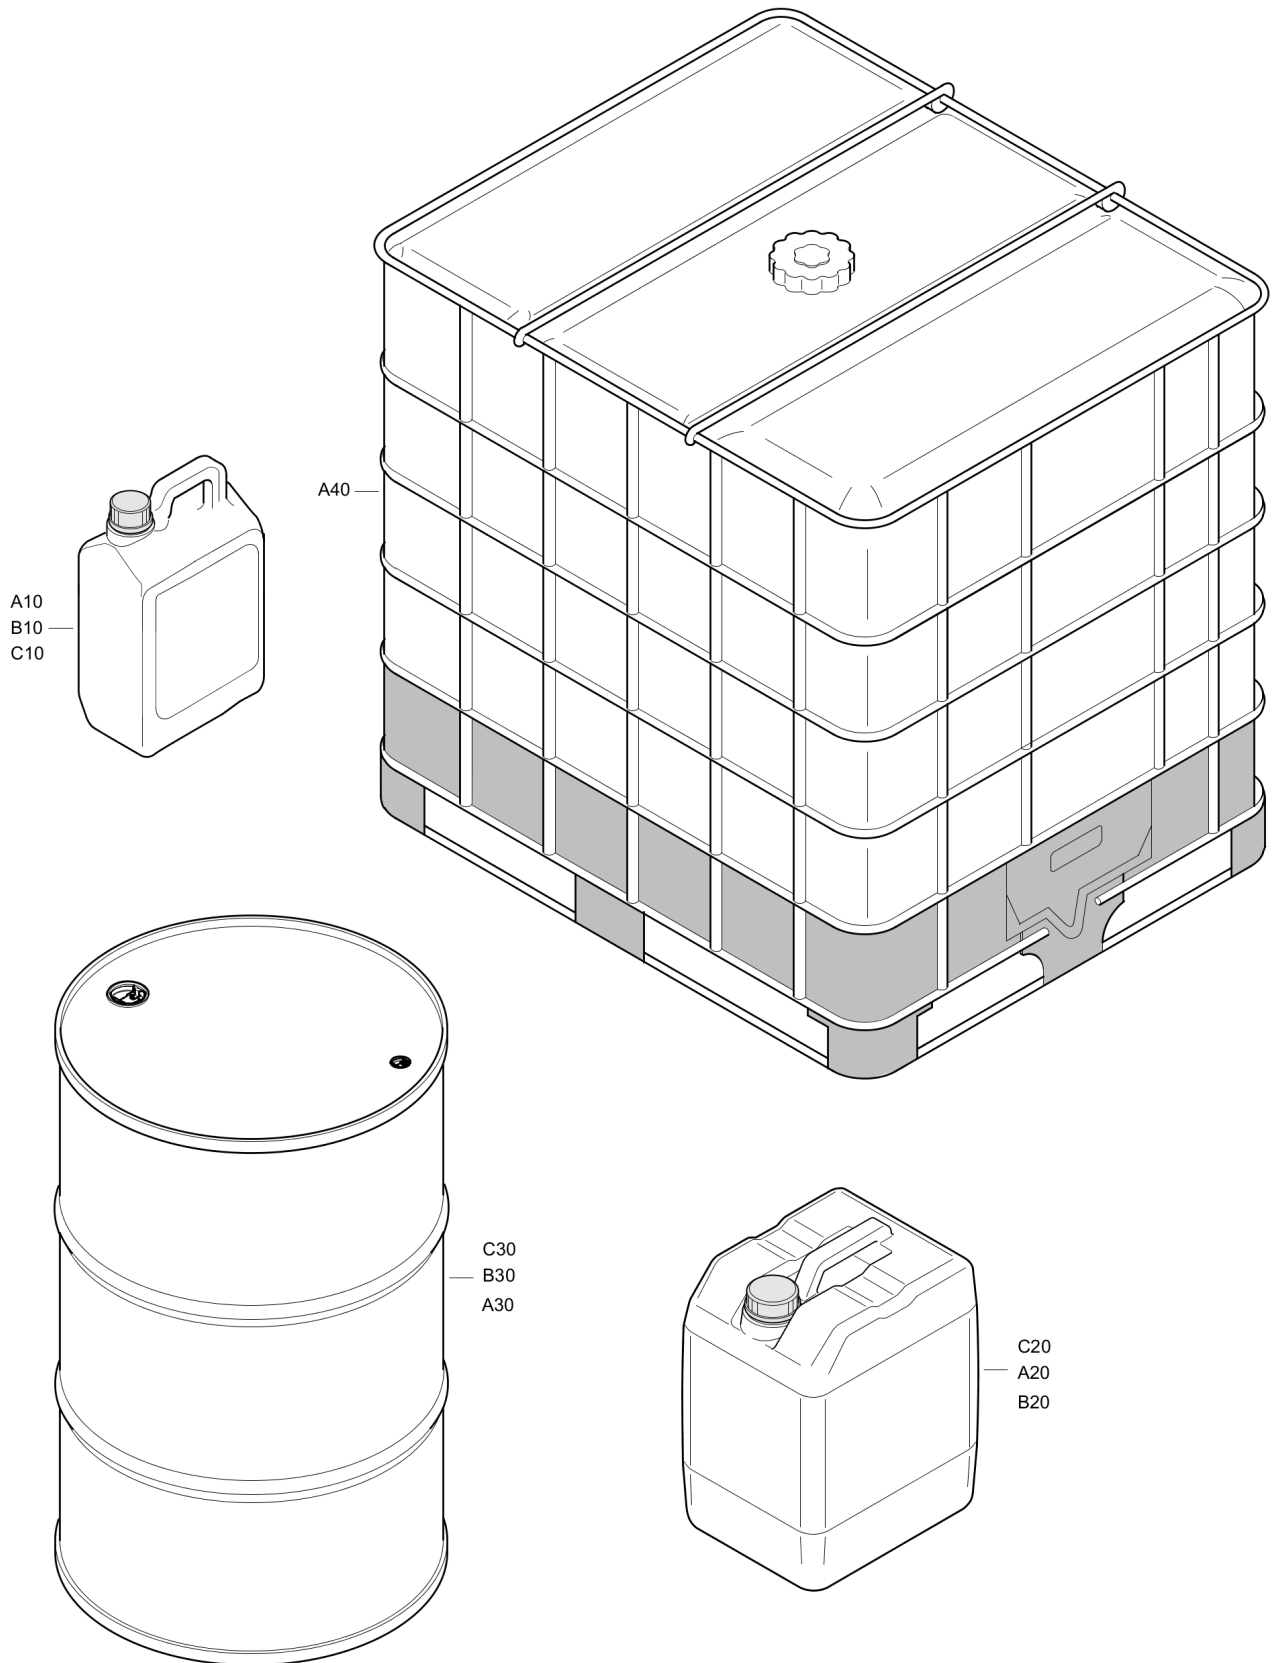

Service Engine Oil

Refer to the Parts Online web page for most up-to-date information. The printed information might be outdated.