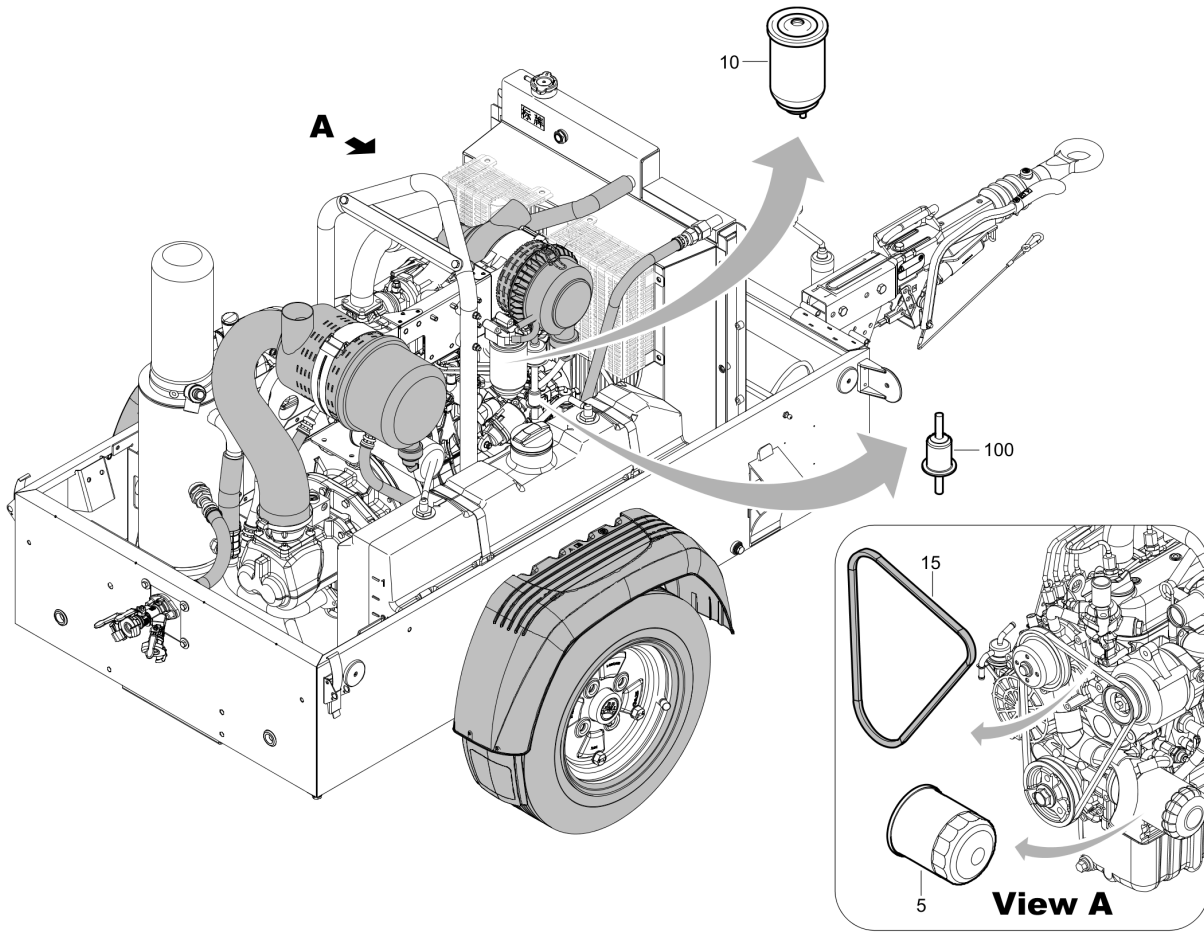

Item	Part No.	Name	Qty	L
-	2912500102	Service pak 250 hours	-	
5	-	Engine oil filter	1	
10	-	Fuel filter service element	1	
100	-	Prefilter	1	

Service 2912500103_02 Service pak 500 hours