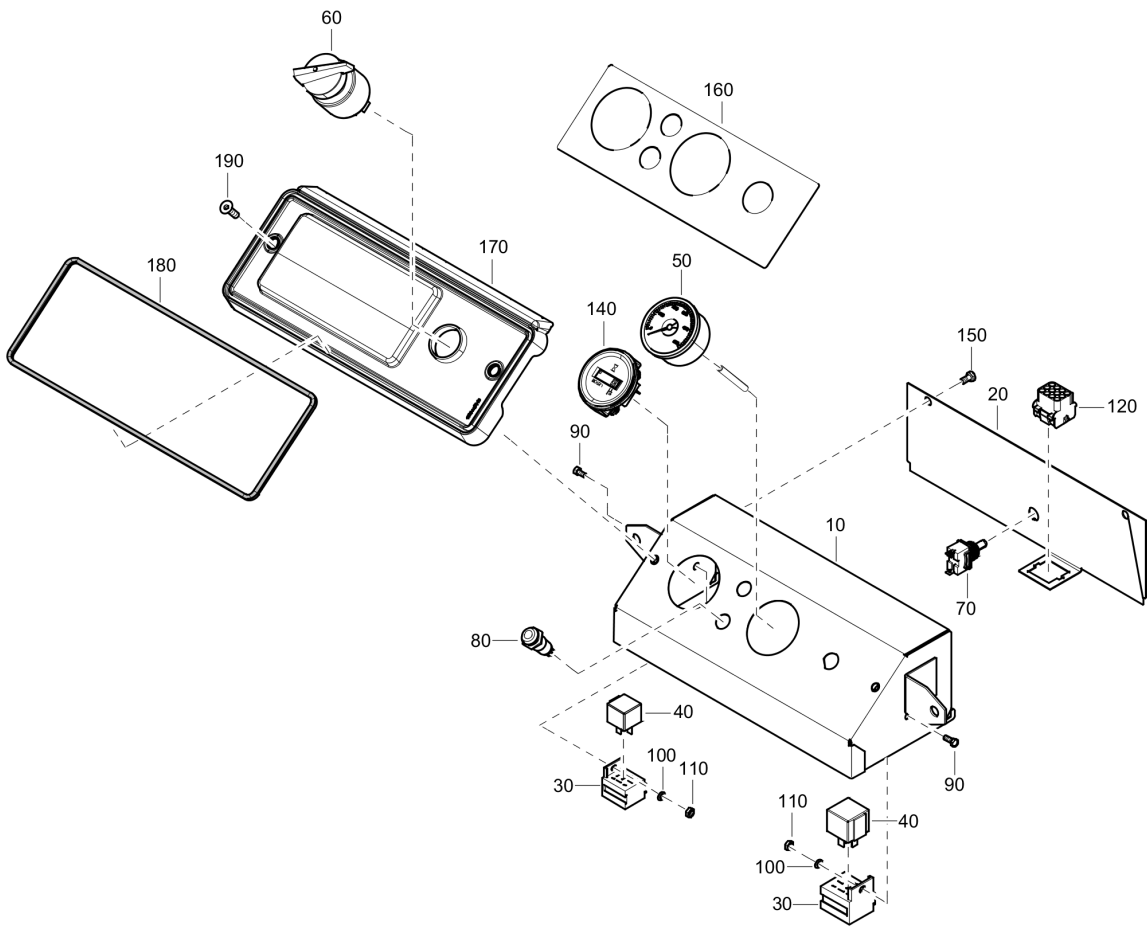

Electric system 1638112284_01 Control panel

Refer to the Parts Online web page for most up-to-date information. The printed information might be outdated.

Item	Part No.	Name	Qty	L
10	1638112202	Panel	1	
20	1638112303	Plate back	1	
30	1626768000	Socket	3	
40	1626767700	Relay aux	3	
50	1626964400	Indicator pressure	1	
60	1626964801	Power switch	1	
70	1626980700	Switch power	1	
80	1607852360	Indicator	2	
90	0147120403	Screw	3	
100	0301231800	Flat washer	3	
110	0261210700	Hexagon nut M5	3	
120	1088001530	Connector	1	
140	1607852215	Hour meter	1	
150	0147124403	Hex. head screw	2	
160	1638213000	Decal control panel	1	
170	1638225400	Cover protection	1	
180	1638244600	Seal gasket	1	
190	0216124703	Hex socket screw	2	