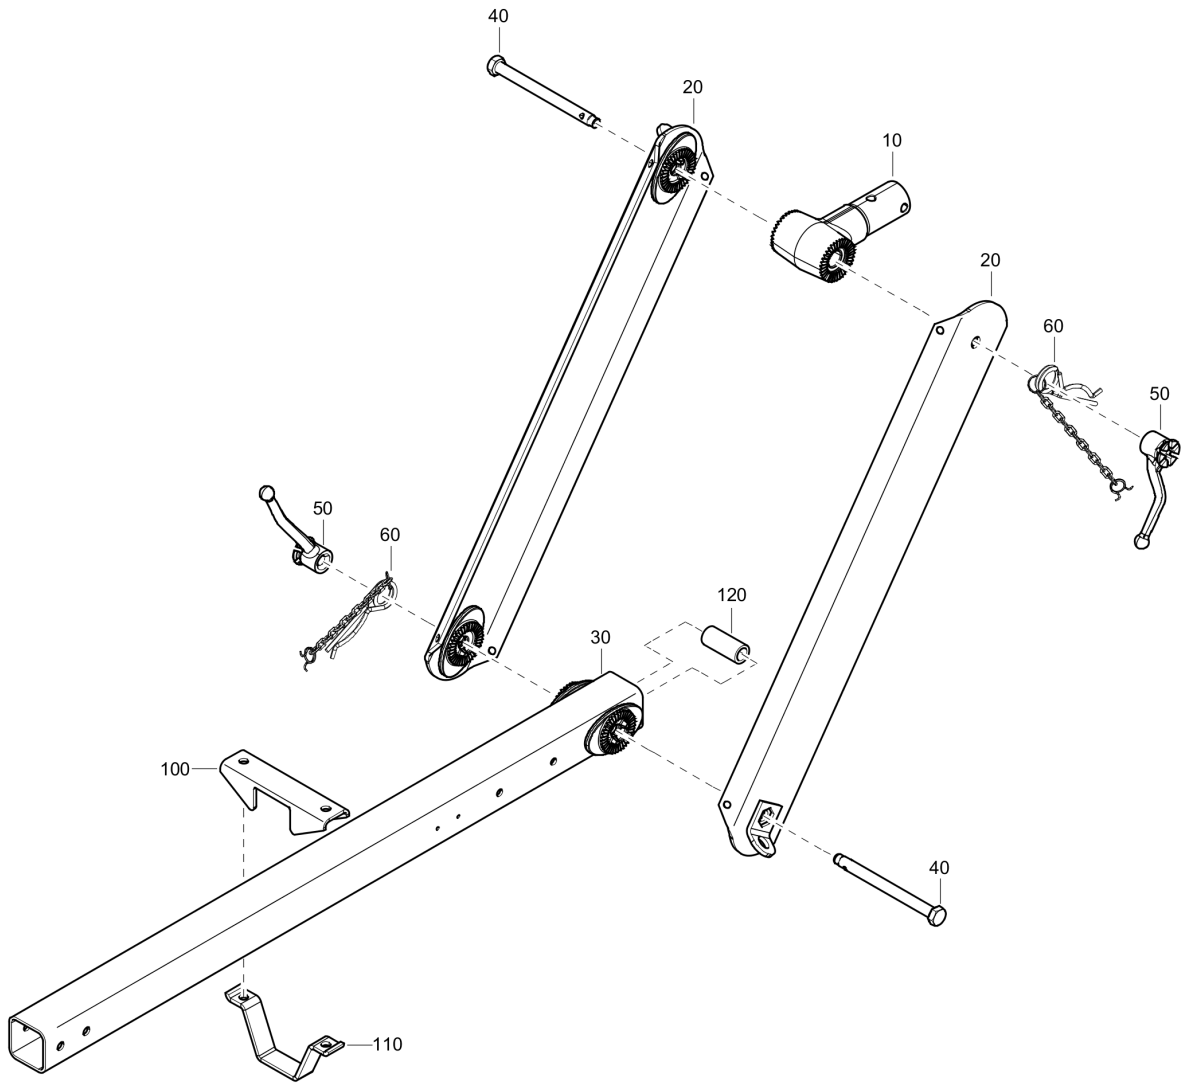

Item	Part No.	Name	Qty	L
20	1079990200	Warning label	1	
25	1638115000	Axle without brakes	1	
30	1638154400	Towbar adjust	1	
35	0147141703	Screw	2	
40	0301235800	Plain washer	4	
45	0291111200	Nut DIN985	2	
50	0291111200	Nut DIN985	2	
55	1615957500	Spacer	2	
60	0291111200	Nut DIN985	4	
65	0301235800	Plain washer	4	
70	1615924288	Tyre assembly	2	
A20	1604033200	Disc wheel	2	
A30	0538040020	Tyre	2	
A40	1615632200	Ventil	2	
75	1626602900	Bolt hexagon	8	
80	1638252800	Mudguard	1	
85	1638252800	Mudguard	1	
90	1619276500	Screw	8	

Options / accessories 1638154400_01 Towbar adjust

Refer to the Parts Online web page for most up-to-date information. The printed information might be outdated.