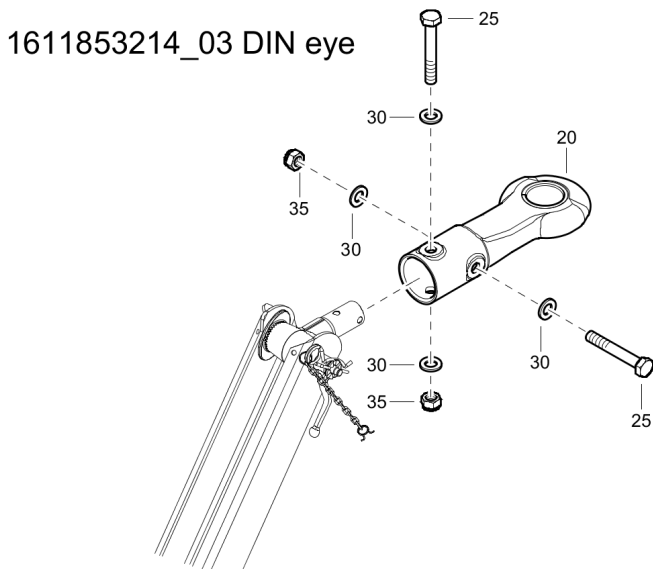

Options / accessories 1611726331_00 Extended support

Item	Part No.	Name	Qty	L
10	1638274400	Support	1	
20	1615957500	Spacer	2	
40	0301235800	Plain washer	4	

Options / accessories 1611711631_06 Road signal

Item	Part No.	Name	Qty	L
10	1638186281	Bumper	1	
15	1604646600	Bolt	5	
20	1605102900	Reflector	2	
25	0129311000	Rivet	4	
26	0300027470	Plain washer	4	
30	1638121306	Wiring	1	
40	0129311000	Rivet	4	
45	1626979500	Light	1	
50	1626979600	Light	1	
55	1638195301	Wiring	2	

Options / accessories Towing eye

Refer to the Parts Online web page for most up-to-date information. The printed information might be outdated.

Item	Part No.	Name	Qty	L
-	1611853014	Towing eye - NATO	-	
20	1626858100	Eye towing	1	
25	1202984405	Bolt	2	
30	0301235800	Plain washer	4	
35	0291118513	Nut	2	
-	1611853114	Towing eye - BNA	-	
20	1626858200	Eye towing	1	
25	5730082700	Screw hexagon	2	
30	0301235800	Plain washer	4	
35	0291118513	Nut	2	
-	1611853414	Towing eye - ITA	-	
20	1626858500	Eye towing	1	
25	1202984405	Bolt	2	
30	0301235800	Plain washer	4	
35	0291118513	Nut	2	
-	1611853214	Towing eye - DIN	-	
20	1626858300	Eye towing DIN	1	
25	1202984405	Bolt	2	
30	0301235800	Plain washer	8	
35	0291118513	Nut	2	
-	1611853514	Towing eye - GB eye	-	
20	1626858600	Eye towing	1	
25	1202984405	Bolt	2	
30	0301235800	Plain washer	4	
35	0291118513	Nut	2	
-	1611853614	Towing eye - AC	-	
20	1626858700	Eye towing	1	
25	1202984405	Bolt	2	
30	0301235800	Plain washer	4	
35	1202984500	Washer	2	
40	0291118513	Nut	2	