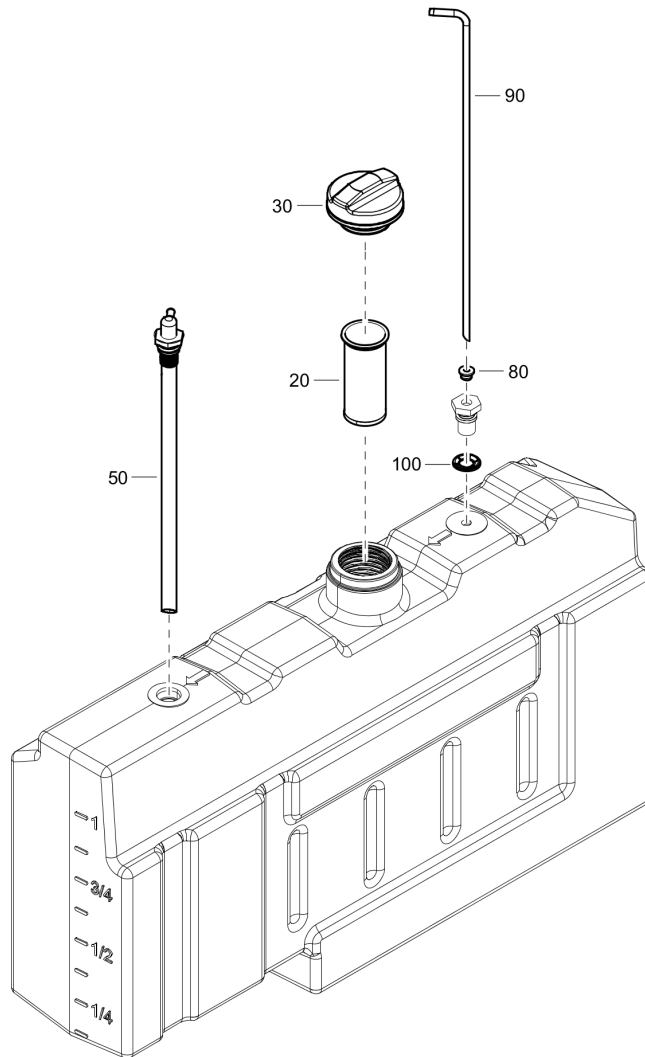

Item	Part No.	Name	Qty	L
20	1638116482	Fuel tank	1	
25	1616461500	Nylon band	2	
35	1604731000	Retainer	2	
36	0301232100	Plain washer	4	
37	0291110800	Lock nut	2	
38	0147125203	Screw DIN931	2	
40	0075402599	Hose	AR	
45	1604413700	Hose clip	1	
50	1604579200	Prefilter	1	
55	0075402599	Hose	AR	
60	1604413700	Hose clip	2	
70	0301232100	Plain washer	2	
75	0075402599	Hose	AR	
80	1604413700	Hose clip	2	
85	1638265200	Bracket	1	
90	0147133203	Screw	2	
95	0075402599	Hose	AR	
100	1604413700	Hose clip	2	
105	0075402543	Fuel hose	AR	
110	0347012207	Clamp hose	2	
115	1604501400	Hose nipple	1	
120	0075402599	Hose	AR	
125	1604413700	Hose clip	1	
130	0348010124	Tie	2	
140	0075402599	Hose	AR	
145	1604413700	Hose clip	2	
150	1626799200	Valve	1	

Engine 1638116482_02 Fuel tank