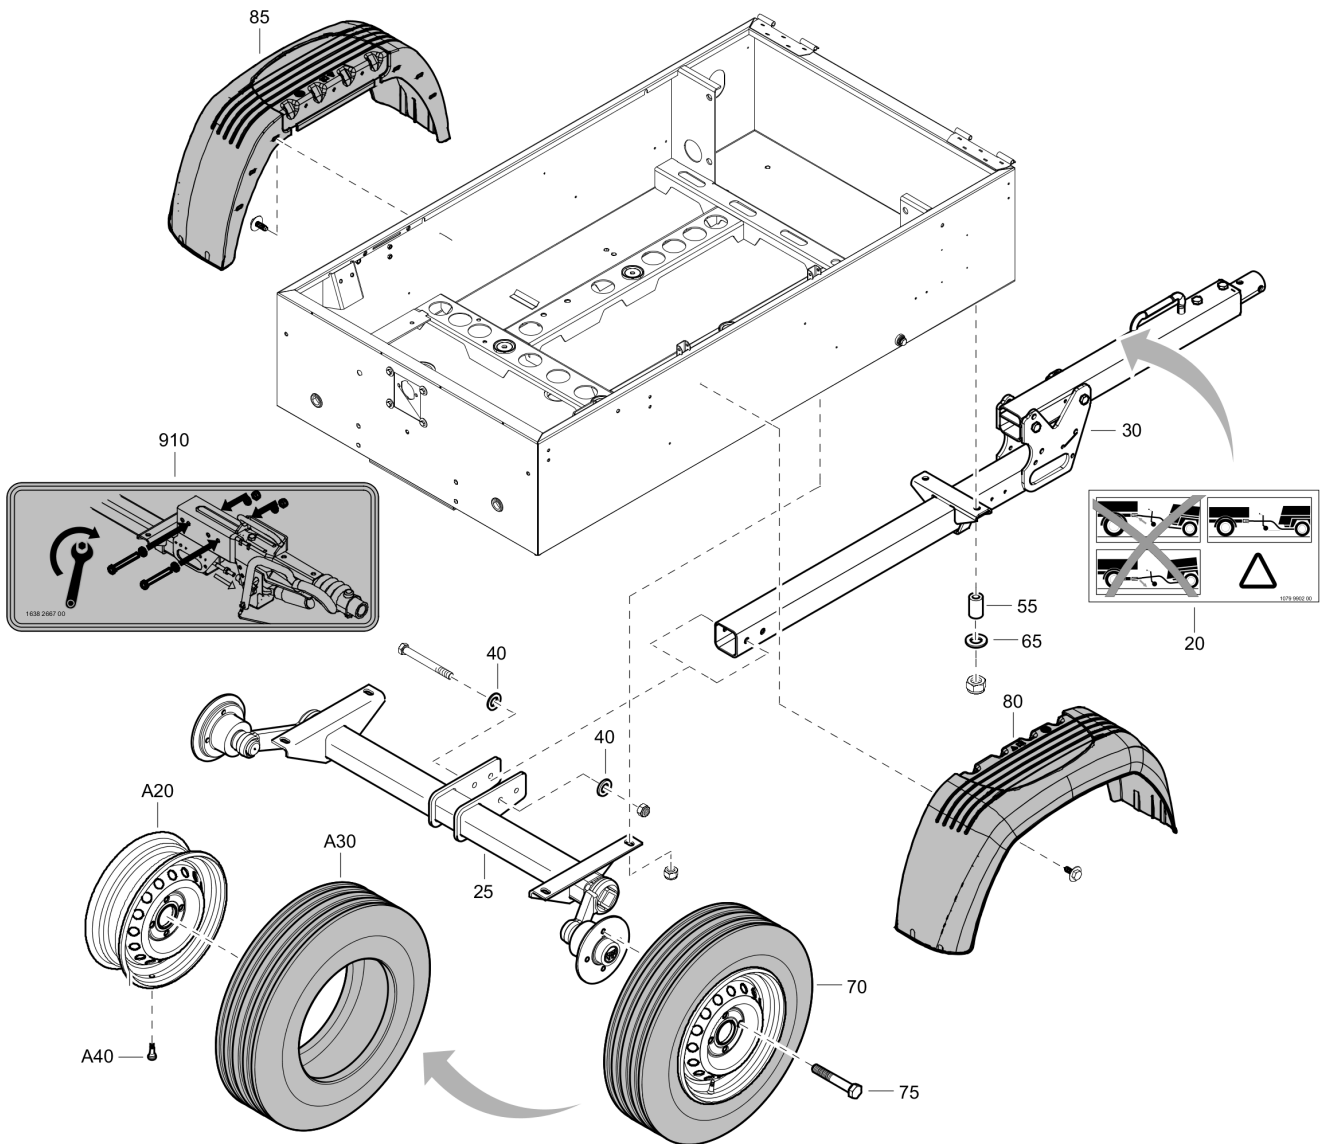

Options / accessories 1611718031_04 Undercarriage without brakes

Refer to the Parts Online web page for most up-to-date information. The printed information might be outdated.

Item	Part No.	Name	Qty	L
20	1079990200	Warning label	1	
25	1638115000	Axle without brakes	1	
30	1638154300	Towbar fixed	1	
40	0301235800	Plain washer	4	
55	1615957500	Spacer	2	
65	0301235800	Plain washer	4	
70	1615924288	Tyre assembly	2	
A20	1604033200	Disc wheel	2	
A30	0538040020	Tyre	2	
A40	1615632200	Ventil	2	
75	1626602900	Bolt hexagon	8	
80	1638252800	Mudguard	1	
85	1638252800	Mudguard	1	
910	1638266700	Decal instruct.	1