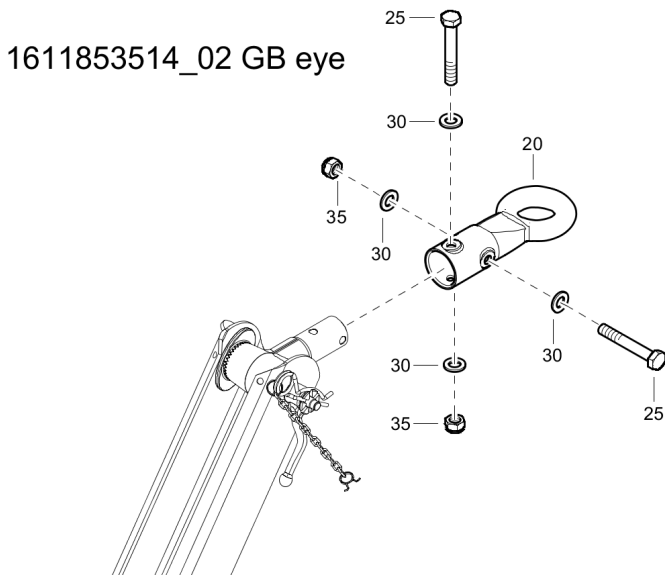

Options / accessories Towing eye

Refer to the Parts Online web page for most up-to-date information. The printed information might be outdated.

Item	Part No.	Name	Qty	L
-	1611853014	Towing eye - NATO	-	
20	1626858100	Eye towing	1	
25	1202984405	Bolt	2	
30	0301235800	Plain washer	4	
35	0291118513	Nut	2	
-	1611853114	Towing eye - BNA	-	
20	1626858200	Eye towing	1	
25	5730082700	Screw hexagon	2	
30	0301235800	Plain washer	4	
35	0291118513	Nut	2	
-	1611853414	Towing eye - ITA	-	
20	1626858500	Eye towing	1	
25	1202984405	Bolt	2	
30	0301235800	Plain washer	4	
35	0291118513	Nut	2	
-	1611853214	Towing eye - DIN	-	
20	1626858300	Eye towing DIN	1	
25	1202984405	Bolt	2	
30	0301235800	Plain washer	8	
35	0291118513	Nut	2	
-	1611853514	Towing eye - GB eye	-	
20	1626858600	Eye towing	1	
25	1202984405	Bolt	2	
30	0301235800	Plain washer	4	
35	0291118513	Nut	2	
-	1611853614	Towing eye - AC	-	
20	1626858700	Eye towing	1	
25	1202984405	Bolt	2	
30	0301235800	Plain washer	4	
35	1202984500	Washer	2	
40	0291118513	Nut	2