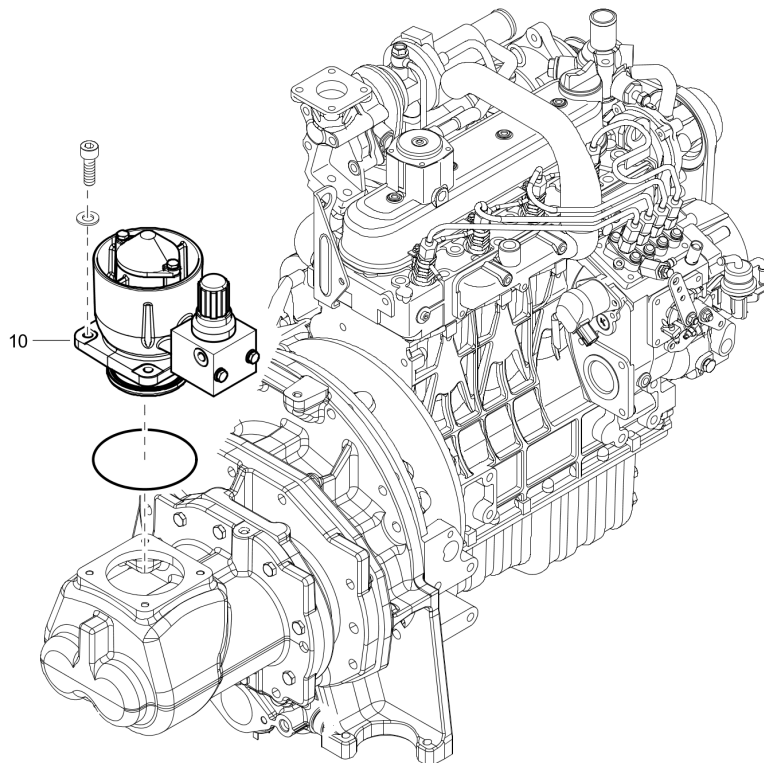

Item	Part No.	Name	Qty	L
25	0663210615	O-ring	1	
35	1626326704	Support	1	
40	0147195945	Screw	1	
45	0147132603	Screw	1	
50	0301233500	Plain washer	1	
55	0291111000	Locknut	1	
60	1626353001	Bracket	1	
65	0301232100	Plain washer	1	
70	0147132503	Screw	1	
75	1604776202	Actuator	1	
80	0291110800	Lock nut	1	
85	0291111000	Locknut	1	
90	0301233500	Plain washer	1	
95	0147124903	Screw DIN933	1	
100	0301232100	Plain washer	1	
105	0291110800	Lock nut	1	
110	0583810076	Coupling	1	
125	0583810076	Coupling	1	
135	9090151800	Coupl elbow	1	
150	9090151800	Coupl elbow	1	
160	0583810057	Coupling	1	

Mechanical 1611714531_01 Regulating valve