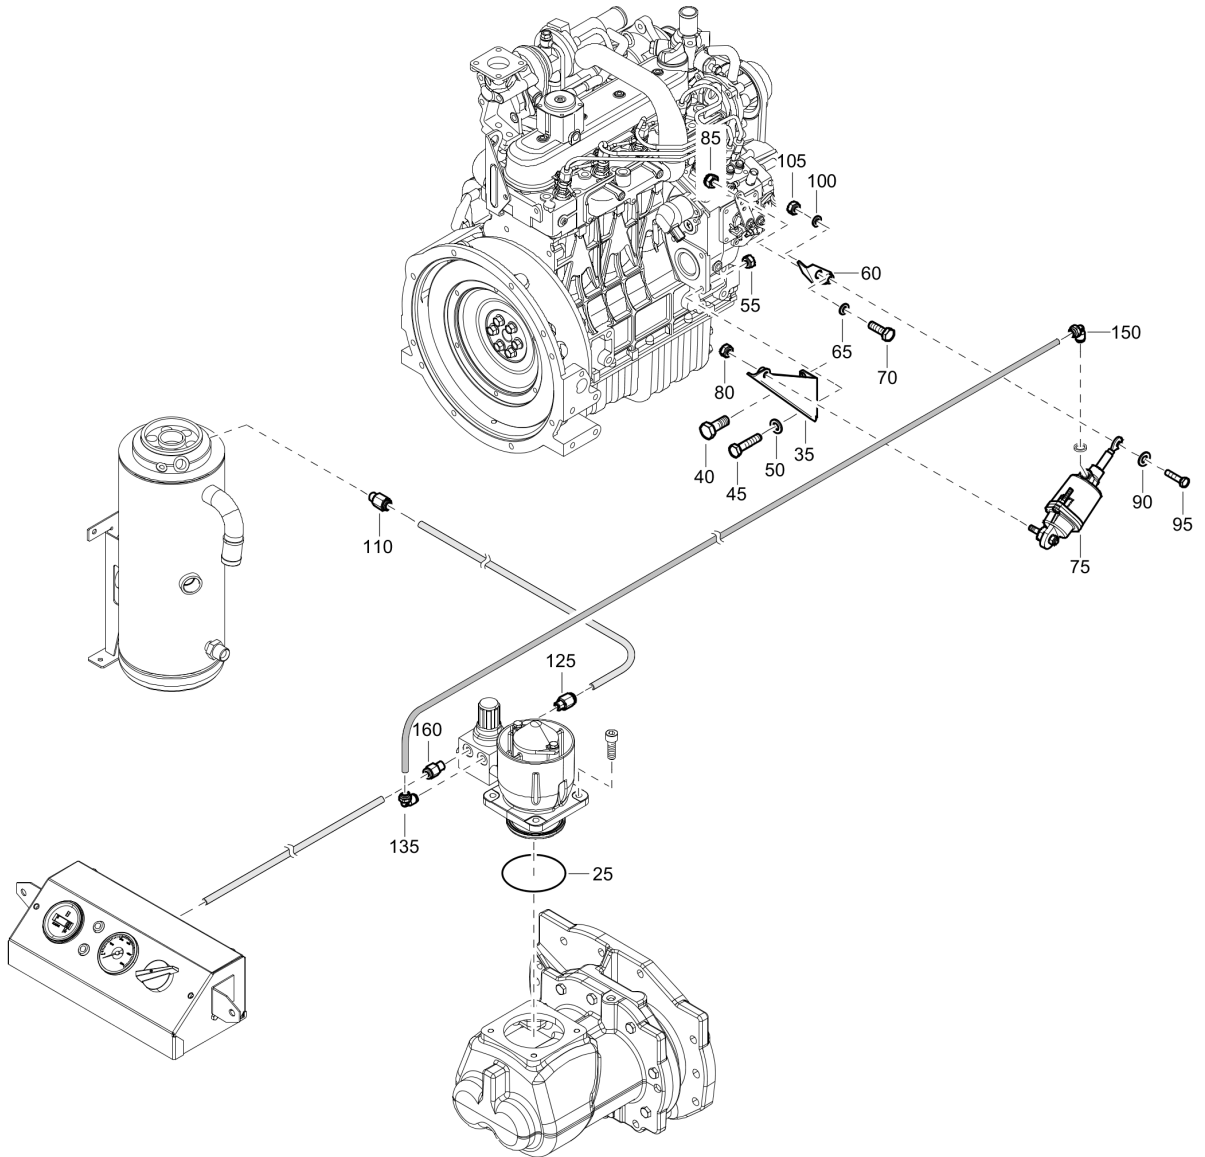

Mechanical 1611710831_03 Regulating system

Item	Part No.	Name	Qty	L
25	0663210615	O-ring	1	
35	1626326704	Support	1	
40	0147195945	Screw	1	
45	0147132603	Screw	1	
50	0301233500	Plain washer	1	
55	0291111000	Locknut	1	
60	1626353001	Bracket	1	
65	0301232100	Plain washer	1	
70	0147132503	Screw	1	
75	1604776202	Actuator	1	
80	0291110800	Lock nut	1	
85	0291111000	Locknut	1	
90	0301233500	Plain washer	1	
95	0147124903	Screw DIN933	1	
100	0301232100	Plain washer	1	
105	0291110800	Lock nut	1	
110	0583810076	Coupling	1	
125	0583810076	Coupling	1	
135	9090151800	Coupl elbow	1	
150	9090151800	Coupl elbow	1	
160	0583810057	Coupling	1