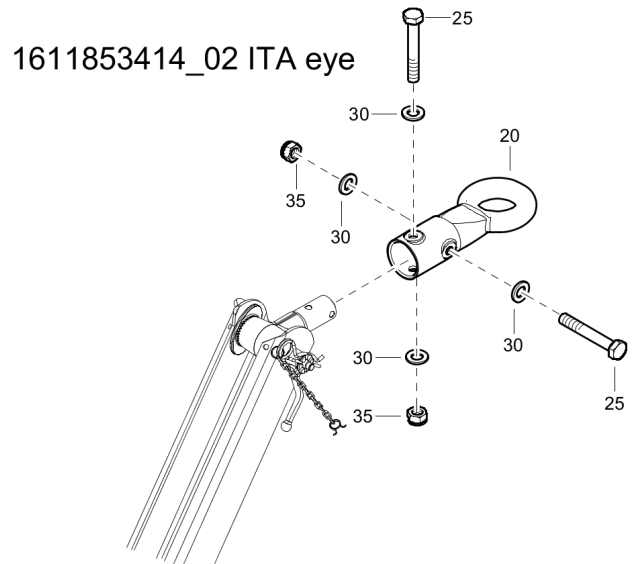

Options / accessories 1611726331_00 Extended support

Item	Part No.	Name	Qty	L
10	1638274400	Support	1	
20	1615957500	Spacer	2	
40	0301235800	Plain washer	4	

Options / accessories 1611711631_06 Road signal

Item	Part No.	Name	Qty	L
10	1638186281	Bumper	1	
15	1604646600	Bolt	5	
20	1605102900	Reflector	2	
25	0129311000	Rivet	4	
26	0300027470	Plain washer	4	
30	1638121306	Wiring	1	
40	0129311000	Rivet	4	
45	1626979500	Light	1	
50	1626979600	Light	1	
55	1638195301	Wiring	2	

Options / accessories Towing eye

Refer to the Parts Online web page for most up-to-date information. The printed information might be outdated.

Item	Part No.	Name	Qty	L
-	1611853014	Towing eye - NATO	-	
20	1626858100	Eye towing	1	
25	1202984405	Bolt	2	
30	0301235800	Plain washer	4	
35	0291118513	Nut	2	
-	1611853114	Towing eye - BNA	-	
20	1626858200	Eye towing	1	
25	5730082700	Screw hexagon	2	
30	0301235800	Plain washer	4	
35	0291118513	Nut	2	
-	1611853414	Towing eye - ITA	-	
20	1626858500	Eye towing	1	
25	1202984405	Bolt	2	
30	0301235800	Plain washer	4	
35	0291118513	Nut	2	
-	1611853214	Towing eye - DIN	-	
20	1626858300	Eye towing DIN	1	
25	1202984405	Bolt	2	
30	0301235800	Plain washer	8	
35	0291118513	Nut	2	
-	1611853514	Towing eye - GB eye	-	
20	1626858600	Eye towing	1	
25	1202984405	Bolt	2	
30	0301235800	Plain washer	4	
35	0291118513	Nut	2	
-	1611853614	Towing eye - AC	-	
20	1626858700	Eye towing	1	
25	1202984405	Bolt	2	
30	0301235800	Plain washer	4	
35	1202984500	Washer	2	
40	0291118513	Nut	2	