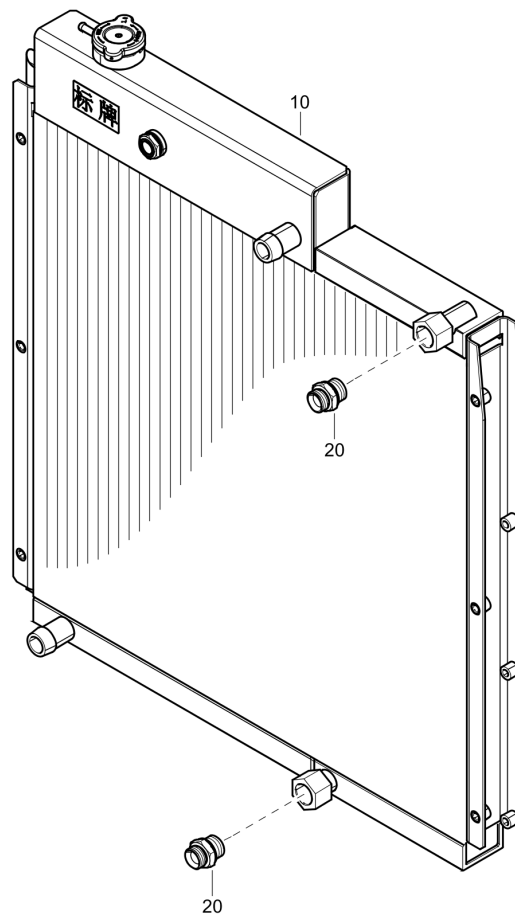

Engine 1638138481_01 Cooler assembly

Item	Part No.	Name	Qty	L
10	1638138402	Cooler	1	
20	1619550900	Nipple	2