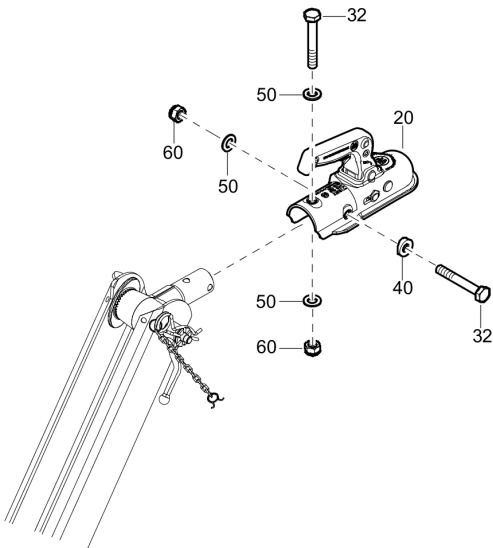

Item	Part No.	Name	Qty	L
10	1638186281	Bumper	1	
15	1604646600	Bolt	5	
20	1605102900	Reflector	2	
25	0129311000	Rivet	4	
26	0300027470	Plain washer	4	
30	1638121306	Wiring	1	
40	0129311000	Rivet	4	
45	1626979500	Light	1	
50	1626979600	Light	1	
55	1638195301	Wiring	2	

Options / accessories Towing eye

Refer to the Parts Online web page for most up-to-date information. The printed information might be outdated.

Item	Part No.	Name	Qty	L
-	1611853014	Towing eye - NATO	-	
20	1626858100	Eye towing	1	
25	1202984405	Bolt	2	
30	0301235800	Plain washer	4	
35	0291118513	Nut	2	
-	1611853114	Towing eye - BNA	-	
20	1626858200	Eye towing	1	
25	5730082700	Screw hexagon	2	
30	0301235800	Plain washer	4	
35	0291118513	Nut	2	
-	1611853414	Towing eye - ITA	-	
20	1626858500	Eye towing	1	
25	1202984405	Bolt	2	
30	0301235800	Plain washer	4	
35	0291118513	Nut	2	
-	1611853214	Towing eye - DIN	-	
20	1626858300	Eye towing DIN	1	
25	1202984405	Bolt	2	
30	0301235800	Plain washer	8	
35	0291118513	Nut	2	
-	1611853514	Towing eye - GB eye	-	
20	1626858600	Eye towing	1	
25	1202984405	Bolt	2	
30	0301235800	Plain washer	4	
35	0291118513	Nut	2	
-	1611853614	Towing eye - AC	-	
20	1626858700	Eye towing	1	
25	1202984405	Bolt	2	
30	0301235800	Plain washer	4	
35	1202984500	Washer	2	
40	0291118513	Nut	2	

Options / accessories Ball coupling

1611853314_07 Ball coupling

1611853814_00 Loose ball coupling

Item	Part No.	Name	Qty	L
-	1611853314	Eye towing - Ball coupling	-	
20	1626858400	Ball coupling	1	
32	1202984402	Bolt	2	
40	1202984500	Washer	1	
50	0301235800	Plain washer	3	
60	0291118513	Nut	2	
-	1611853814	Loose ball coupling	-	
20	1626858480	Set loose ball coupling	1	
A20	1626858400	Ball coupling	1	
A25	1202984402	Bolt	2	
A30	1202984500	Washer	1	
A35	0301235800	Plain washer	3	
A40	0291118513	Nut	2	