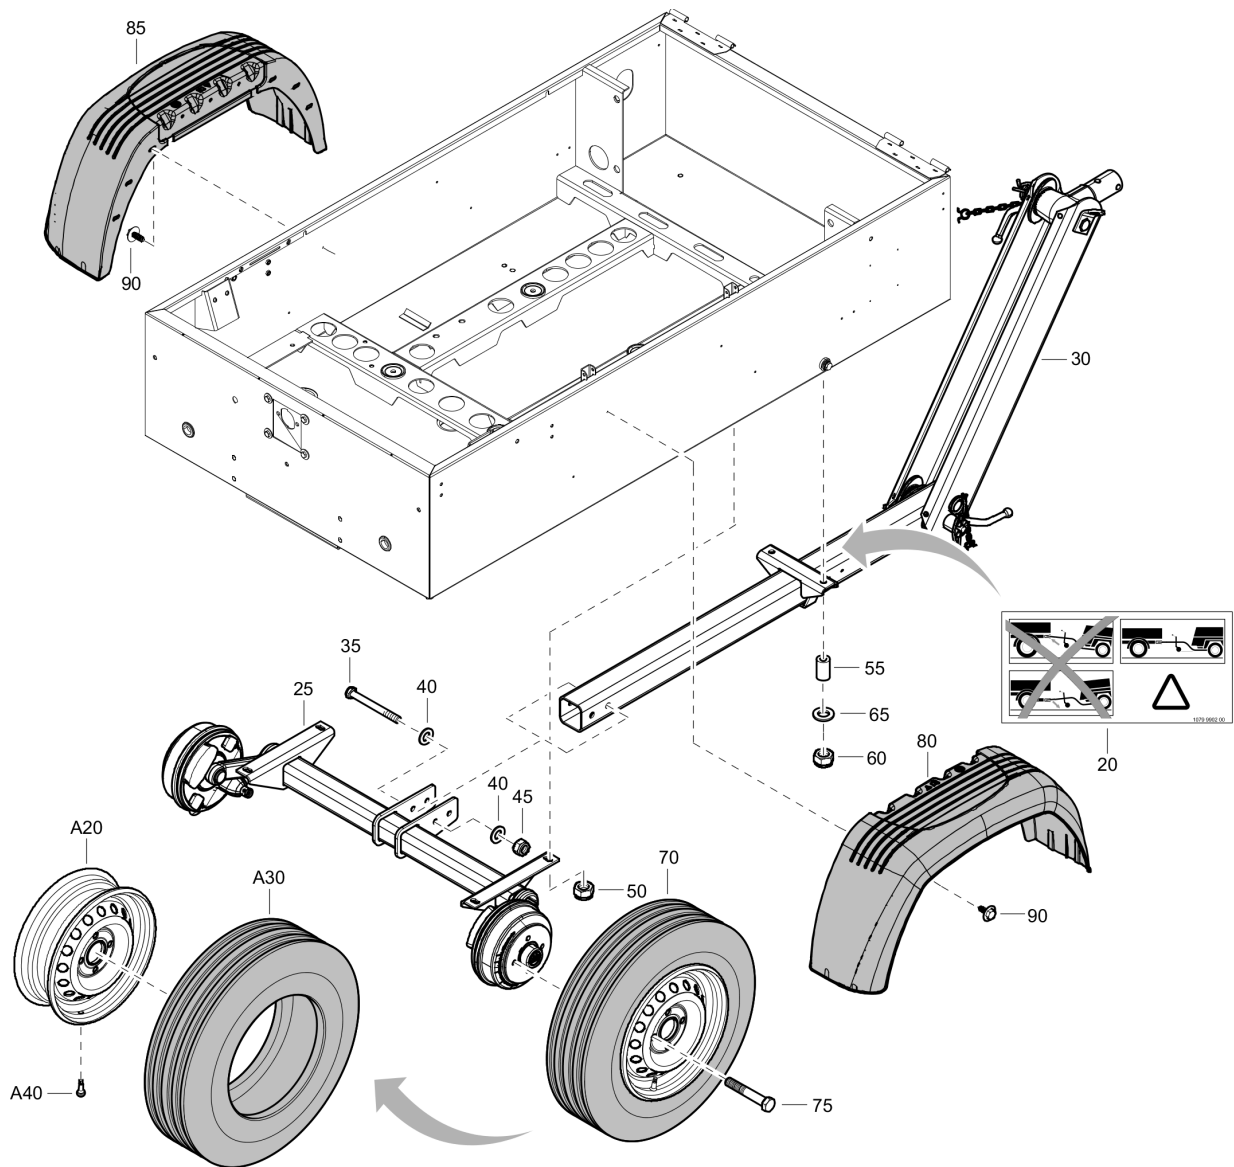

Item	Part No.	Name	Qty	L
10	1638112202	Panel	1	
20	1638112303	Plate back	1	
30	1626768000	Socket	3	
40	1626767700	Relay aux	3	
50	1626964400	Indicator pressure	1	
60	1626964801	Power switch	1	
70	1626980700	Switch power	1	
80	1607852360	Indicator	2	
90	0147120403	Screw	3	
100	0301231800	Flat washer	3	
110	0261210700	Hexagon nut M5	3	
120	1088001530	Connector	1	
140	1607852215	Hour meter	1	
150	0147124403	Hex. head screw	2	
160	1638213000	Decal control panel	1	
170	1638225400	Cover protection	1	
180	1638244600	Seal gasket	1	
190	0216124703	Hex socket screw	2	

Options / accessories 1611717831_03 Undercarriage with antilock brakes

Refer to the Parts Online web page for most up-to-date information. The printed information might be outdated.