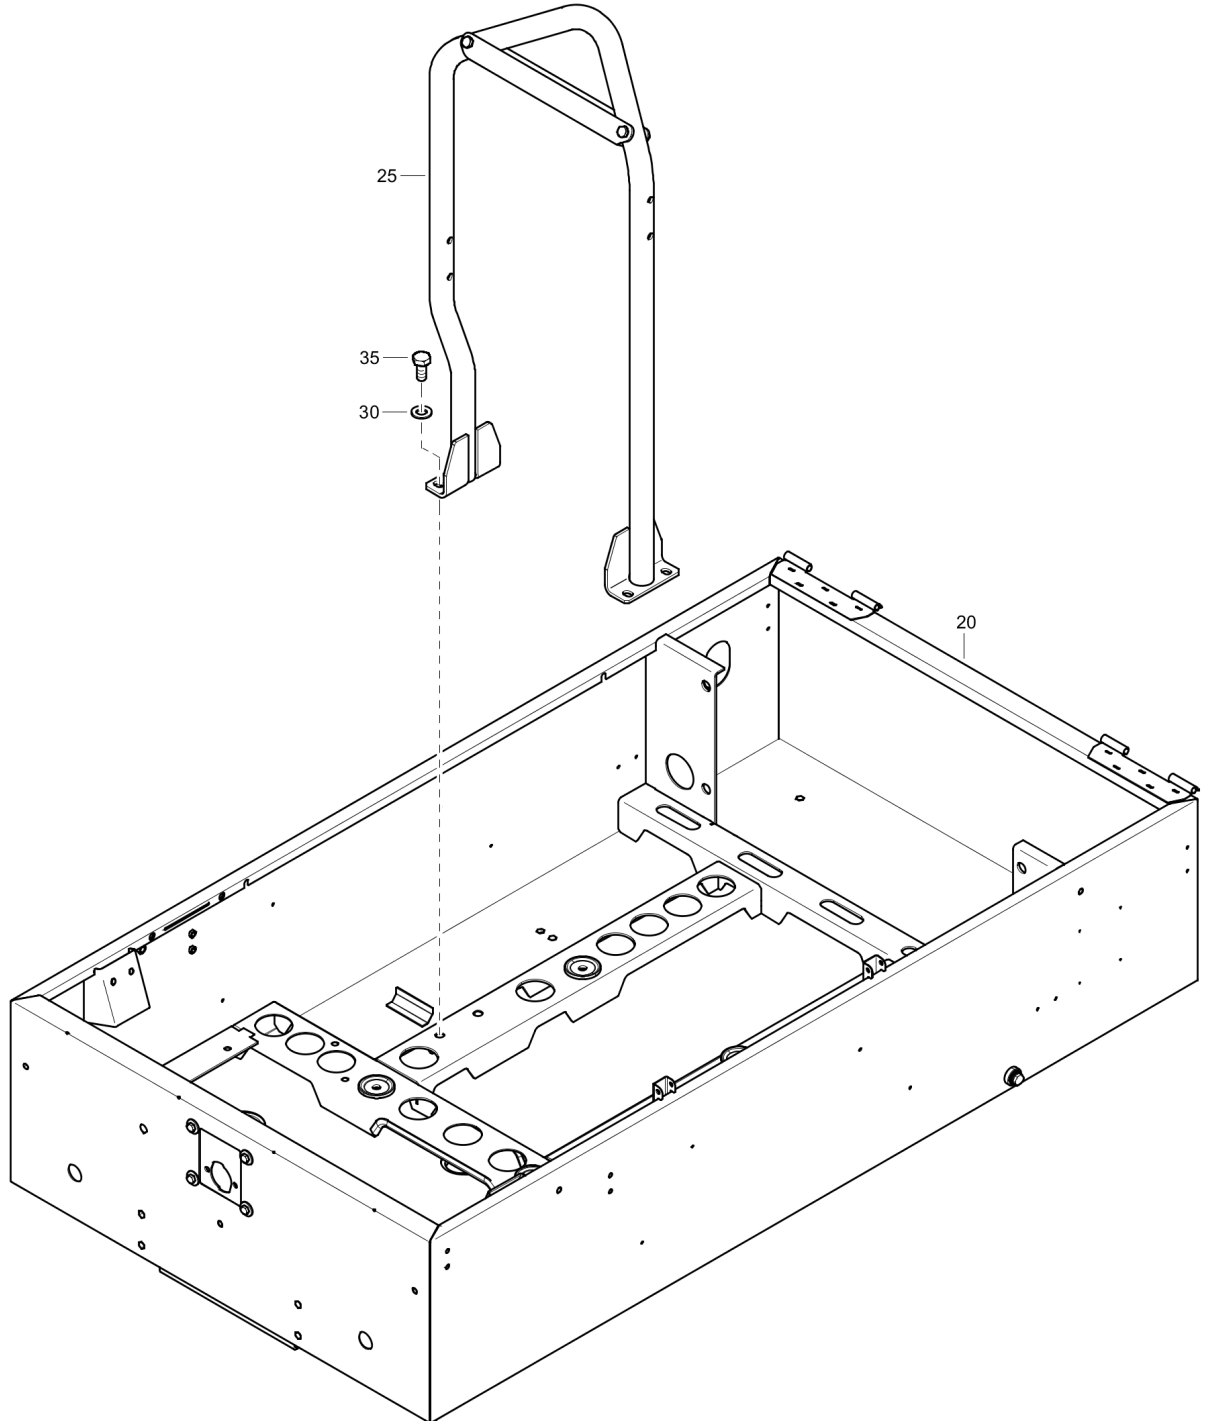

Mechanical 1611710431_04 Frame and mounts

Item	Part No.	Name	Qty	L
20	1638148284	Frame	1	
25	1638108782	Lifting beam	1	
30	0301235800	Plain washer	4	
35	0147140015	Screw	4