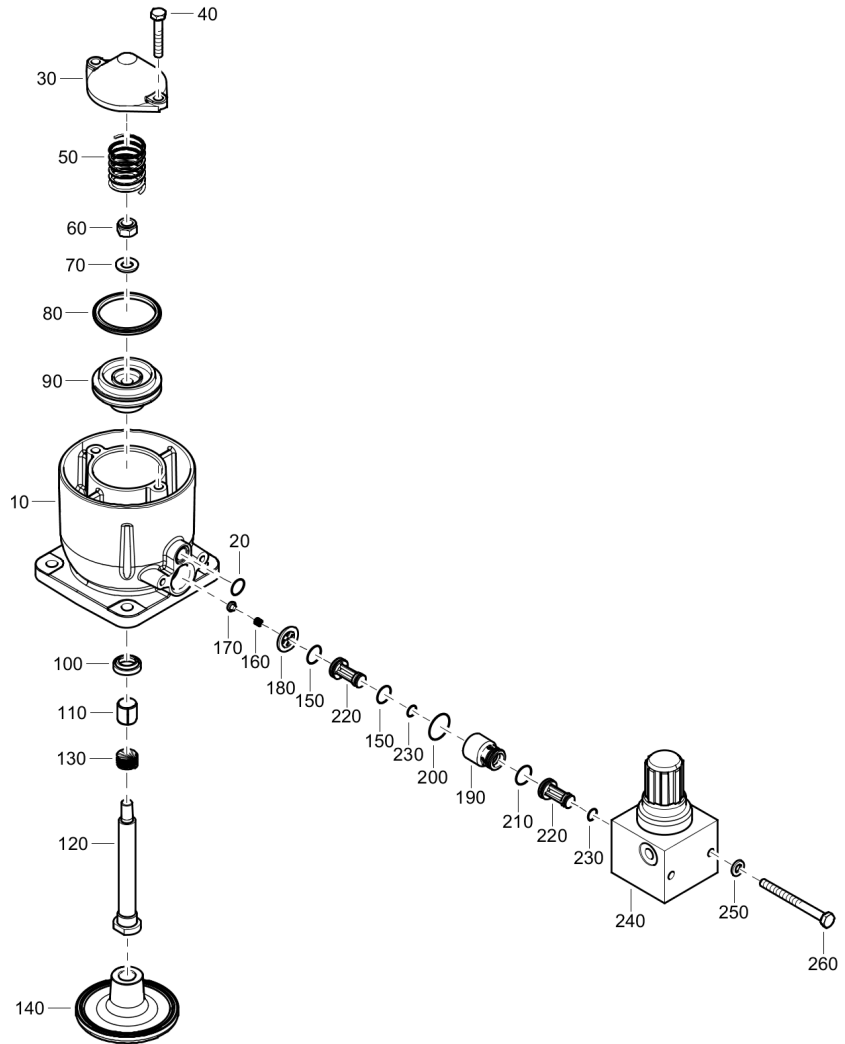

Mechanical 1638123180_01 Housing valve

Item	Part No.	Name	Qty	L
10	1638123100	Housing valve	1	
20	0663611800	O-ring	1	
30	1615766701	Cover unloading valve	1	
40	0147125112	Hex. head screw	2	
50	1615767201	Spring	1	
60	0291111000	Locknut	1	
70	0301233500	Plain washer	1	
80	0665099954	Piston seal	1	
90	1615875500	Piston	1	
100	0665911000	Wiper	1	
110	0500451021	Plain bearing	1	
120	1638123200	Rod piston	1	
130	1604038801	Spring	1	
140	1638123301	Valve check	1	
150	0663711900	O-ring	2	
160	1626032700	Spring	1	
170	1604038900	Valve	1	
180	1615834600	Retainer	1	
190	1615834501	Bushing	1	
200	0663712600	O-ring	1	
210	0663712000	O-ring	1	
220	1615767300	Valve	2	
230	0663611400	O-ring	2	
240	1626824080	Regulating valve	1	
250	0301232100	Plain washer	2	
260	0147125703	Hex. head screw	2