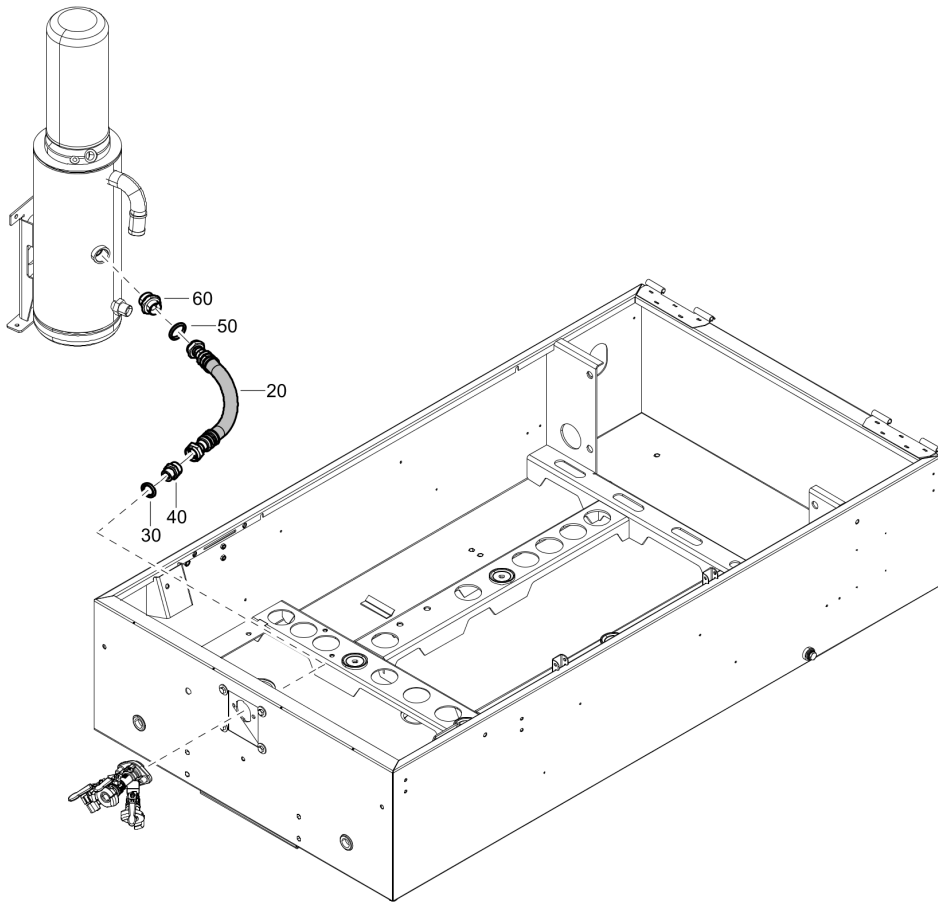

Mechanical 1611713531_01 No aftercooler

Item	Part No.	Name	Qty	L
20	1638159100	Hose assembly	1	
30	0661103800	Seal washer	1	
40	1619624900	Nipple	1	
50	0661104900	Sealing washer	1	
60	0571003572	Fitting	1