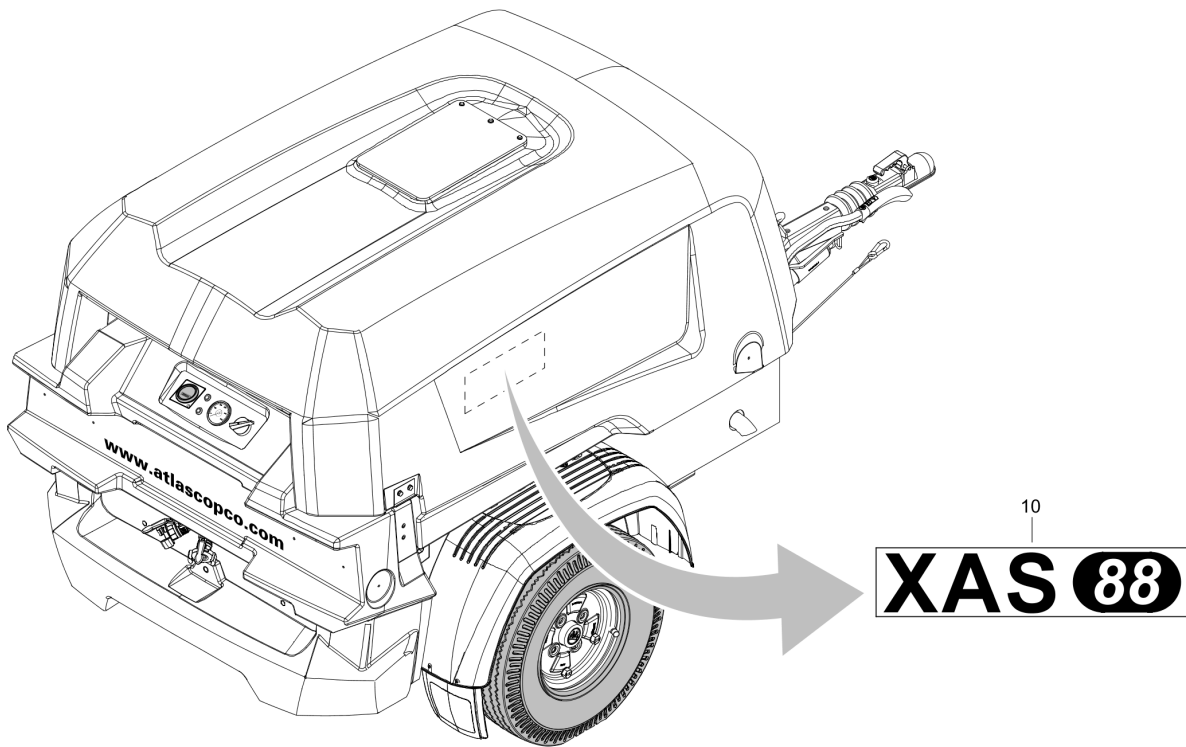

Mechanical 1611501631_00 Markings