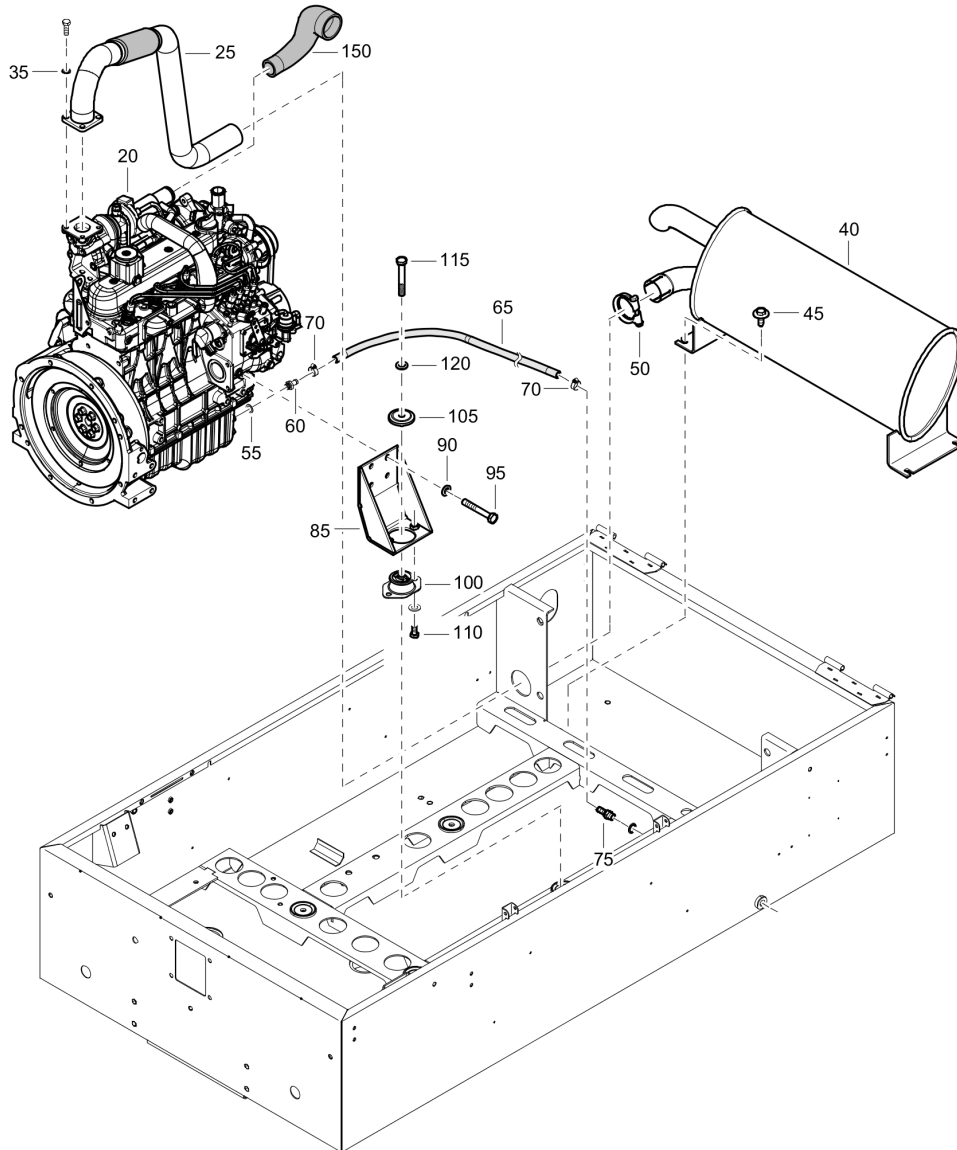

Engine 1611710631_09 Engine and accessories

Refer to the Parts Online web page for most up-to-date information. The printed information might be outdated.

Item	Part No.	Name	Qty	L
20	1626252203	Engine	1	
25	1638145801	Exhaust pipe	1	
35	0333322700	Lock washer	4	
40	1638113400	Muffler	1	
45	1615566400	Hex. head screw	4	
50	0346300108	Pipe clamp	1	
55	0653106200	Copper washer	1	
60	1638051900	Nipple hexagon	1	
65	0075402569	Tube	AR	
70	0347610400	Clamp DIN3017	2	
75	0571002073	Fitting	1	
85	1638111601	Support engine	2	
90	0301234400	Flat washer	8	
95	0147195945	Screw	8	
100	1604186600	Antivibration pad	2	
105	1202871900	Washer	2	
110	0147195874	Hex head screw	4	
115	0211137103	Hex sock. screw	2	
120	0301234400	Flat washer	2	
150	1638199800	Hose air inlet	1