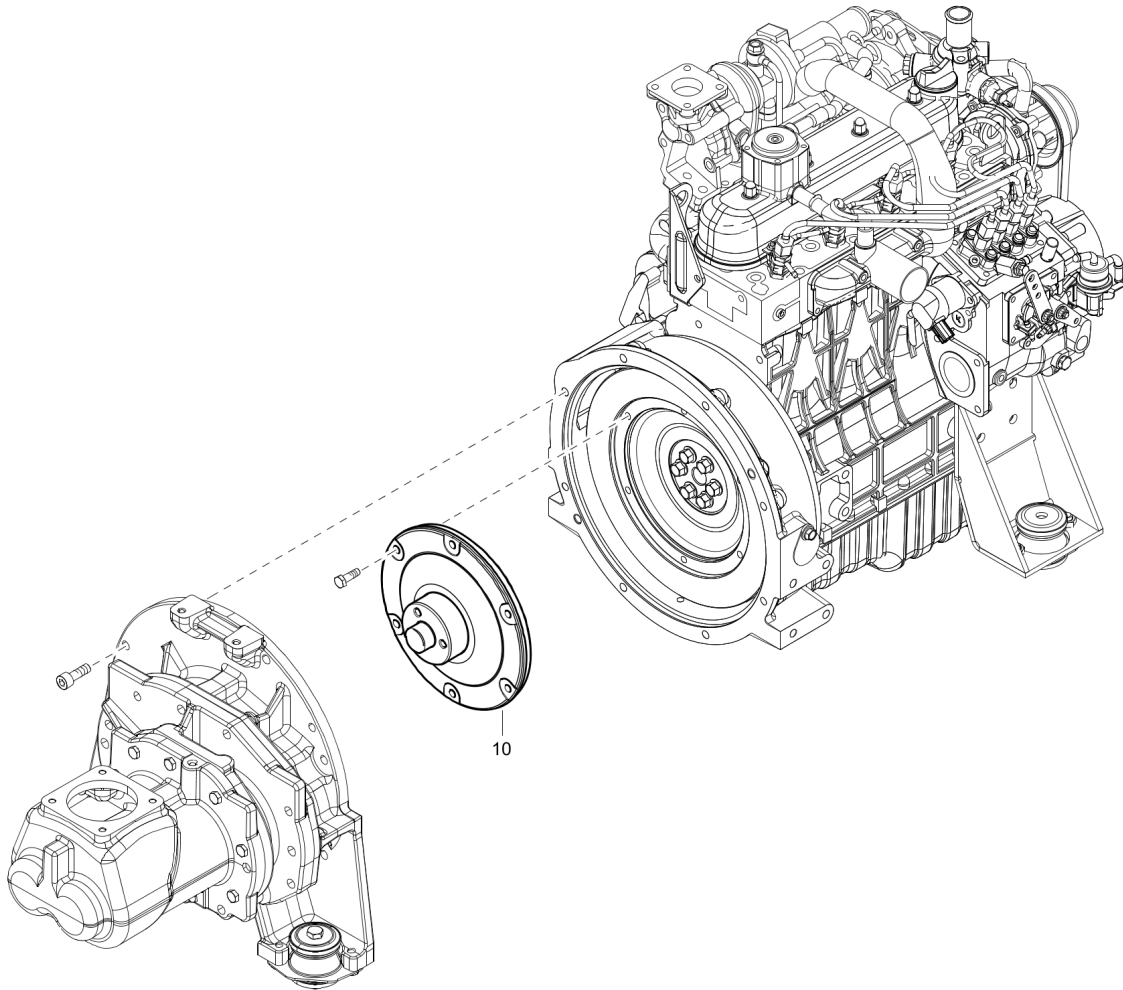

Item	Part No.	Name	Qty	L
20	1638113702	Manifold	1	
25	0663211135	O-ring	1	
30	0663313200	O-ring	1	
35	0147133100	Hex.bolt	4	
36	0301233500	Plain washer	4	
40	0653106200	Copper washer	1	
45	0686371601	Hex.plug	1	
70	1638165280	Manifold	1	
75	0211132300	Hex sock screw	2	
80	0301233500	Plain washer	2	
85	9000030200	Pipe coupling	3	

Mechanical 1638137401_01 Shaft drive