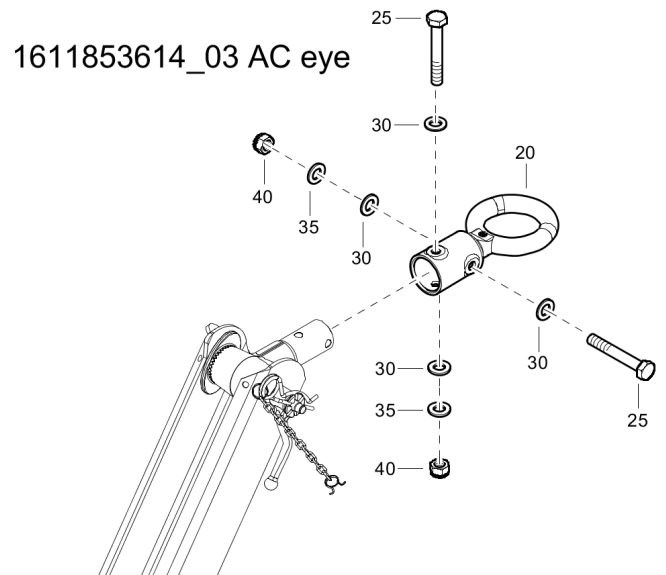

Options / accessories 1611726331_00 Extended support

Item	Part No.	Name	Qty	L
10	1638274400	Support	1	
20	1615957500	Spacer	2	
40	0301235800	Plain washer	4	

Options / accessories 1611711631_06 Road signal

Item	Part No.	Name	Qty	L
10	1638186281	Bumper	1	
15	1604646600	Bolt	5	
20	1605102900	Reflector	2	
25	0129311000	Rivet	4	
26	0300027470	Plain washer	4	
30	1638121306	Wiring	1	
40	0129311000	Rivet	4	
45	1626979500	Light	1	
50	1626979600	Light	1	
55	1638195301	Wiring	2	

Options / accessories Towing eye

Refer to the Parts Online web page for most up-to-date information. The printed information might be outdated.

Item	Part No.	Name	Qty	L
-	1611853014	Towing eye - NATO	-	
20	1626858100	Eye towing	1	
25	1202984405	Bolt	2	
30	0301235800	Plain washer	4	
35	0291118513	Nut	2	
-	1611853114	Towing eye - BNA	-	
20	1626858200	Eye towing	1	
25	5730082700	Screw hexagon	2	
30	0301235800	Plain washer	4	
35	0291118513	Nut	2	
-	1611853414	Towing eye - ITA	-	
20	1626858500	Eye towing	1	
25	1202984405	Bolt	2	
30	0301235800	Plain washer	4	
35	0291118513	Nut	2	
-	1611853214	Towing eye - DIN	-	
20	1626858300	Eye towing DIN	1	
25	1202984405	Bolt	2	
30	0301235800	Plain washer	8	
35	0291118513	Nut	2	
-	1611853514	Towing eye - GB eye	-	
20	1626858600	Eye towing	1	
25	1202984405	Bolt	2	
30	0301235800	Plain washer	4	
35	0291118513	Nut	2	
-	1611853614	Towing eye - AC	-	
20	1626858700	Eye towing	1	
25	1202984405	Bolt	2	
30	0301235800	Plain washer	4	
35	1202984500	Washer	2	
40	0291118513	Nut	2	