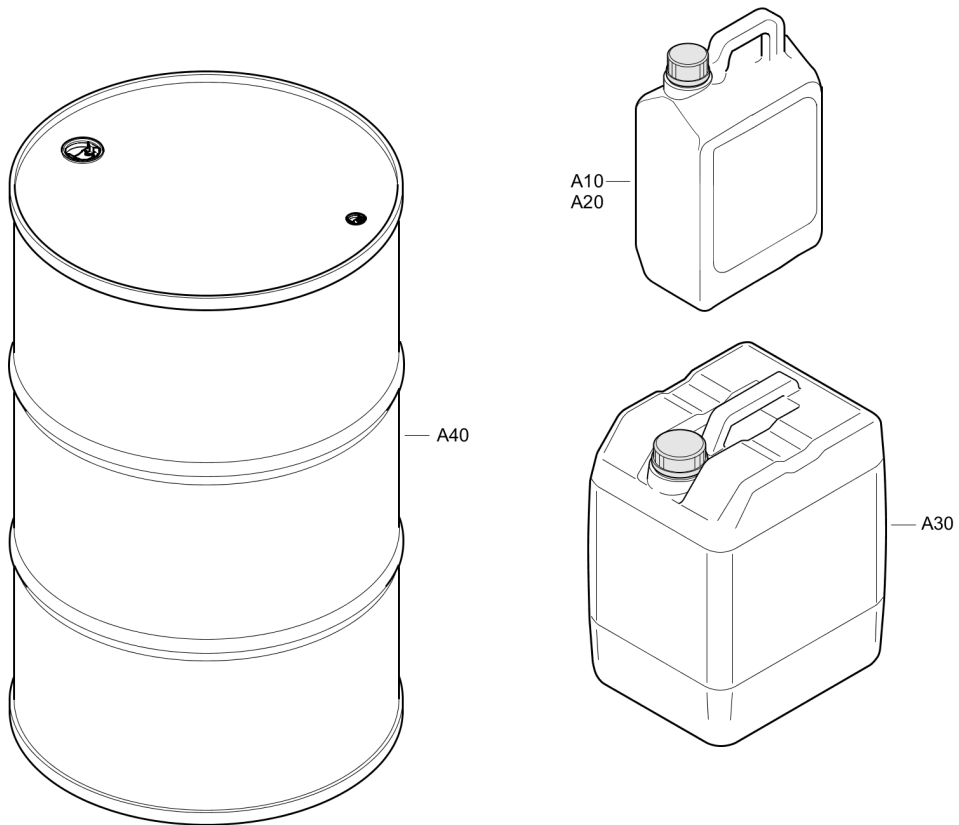

Refer to the Parts Online web page for most up-to-date information. The printed information might be outdated.

Service Coolant

Item	Part No.	Name	Qty	L
Not Shown	-	Parcool EG	AR	
A10	1604815901	Can Parcool EG concentrate 5 Liter/1.32 Gallon	1	
A20	1604530801	Can Parcool EG 5 Liter/1.32 Gallon	1	
A30	1604530702	Can Parcool EG 20 Liter/5.3 Gallon	1	
A40	1604530601	Can Parcool EG 210 Liter/55.5 Gallon	1	