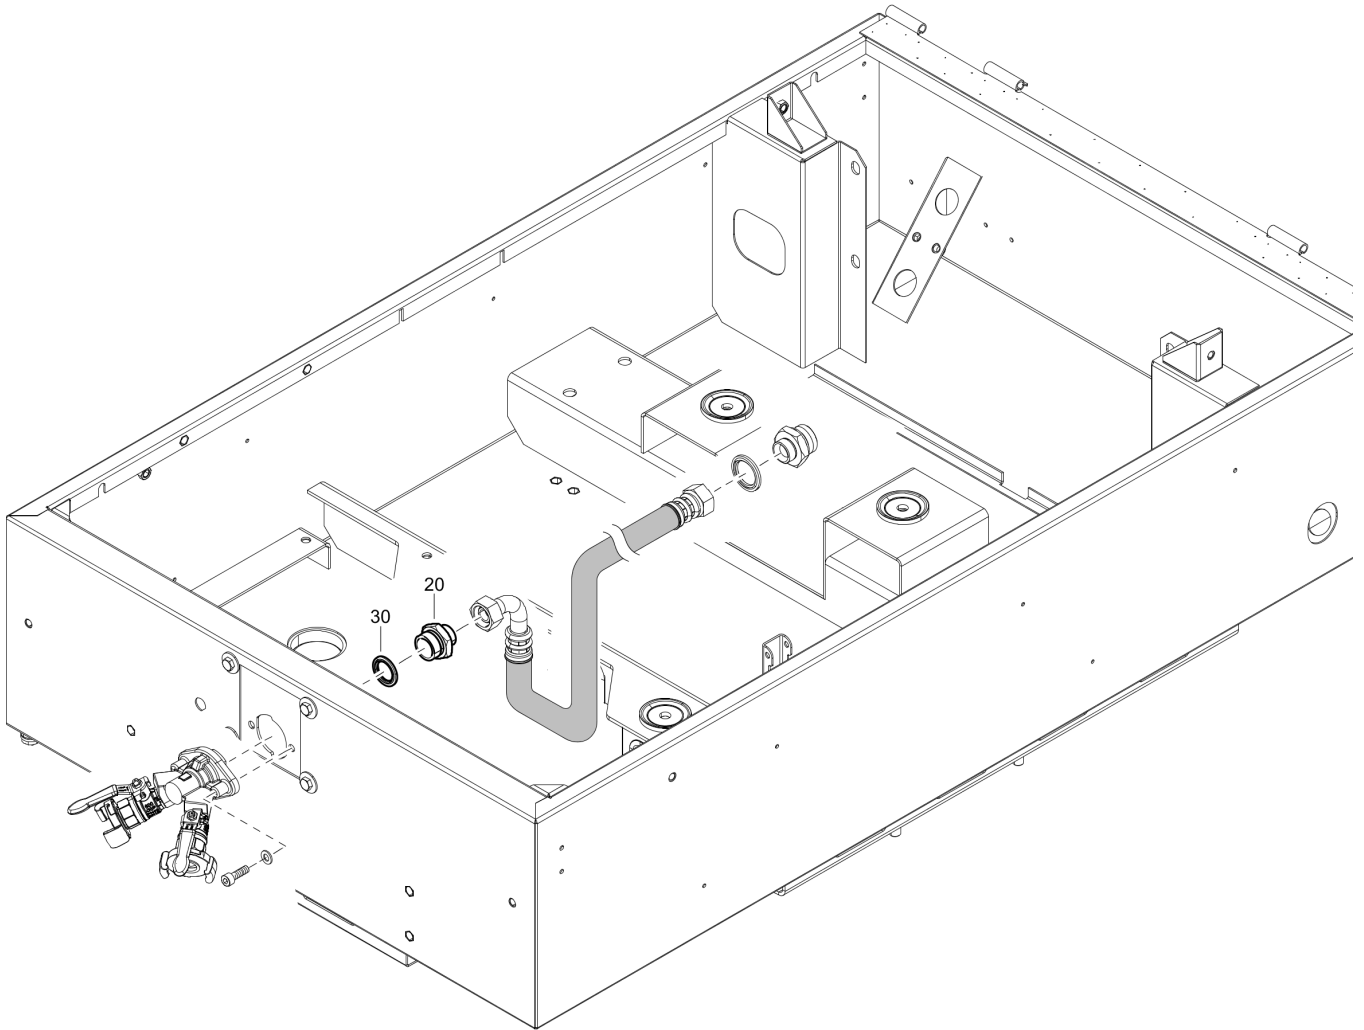

Mechanical 1611724431_00 Restrict d13 NR

Item	Part No.	Name	Qty	L
20	1638259000	Nozzle	1	
30	0661103800	Seal washer	1