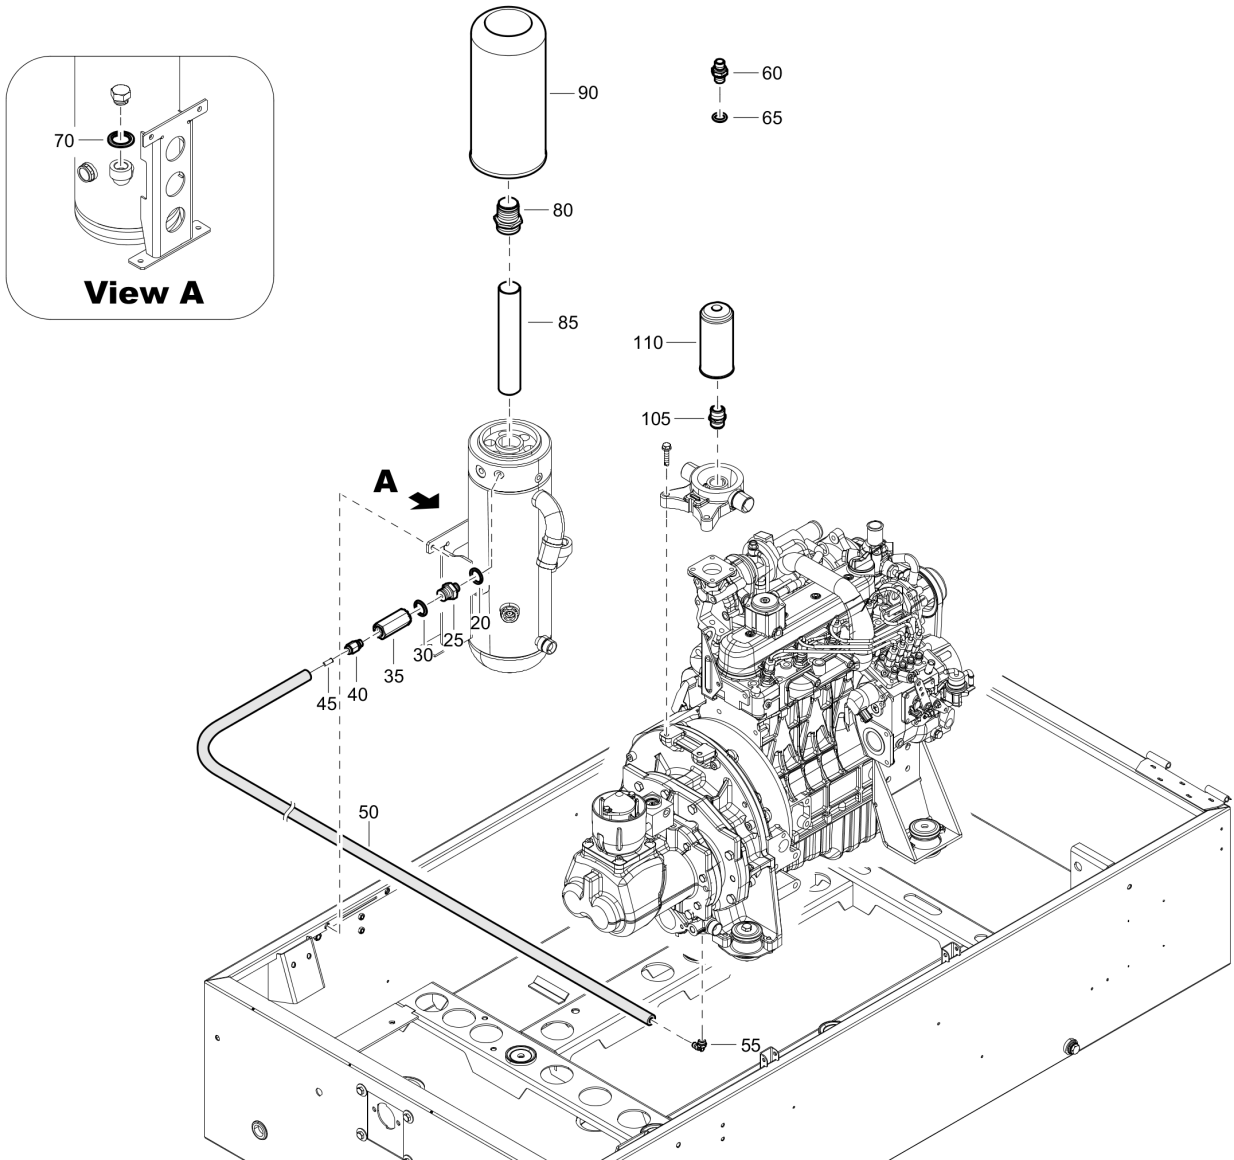

Mechanical 1611711031_05 Oil system

Item	Part No.	Name	Qty	L
20	0653104300	Flat gasket	1	
25	0603550100	Hexagon nipple	1	
30	0653107000	Gasket	1	
35	0823005009	Check valve	1	
40	0581202591	Fitting pipe	1	
45	1626974000	Nozzle 1mm	1	
50	0070600248	Hose tubo rilsan	AR	
55	0583810057	Coupling	1	
60	0603420026	Hexagon nipple	1	
65	0653106200	Copper washer	1	
70	0661100029	Washer	1	
80	1626823800	Nipple	1	
85	1626823701	Pipe	1	
90	1626832100	Separator oil	1	
105	1619377001	Nipple	1	
110	1613610500	Oil filter 15bar	1