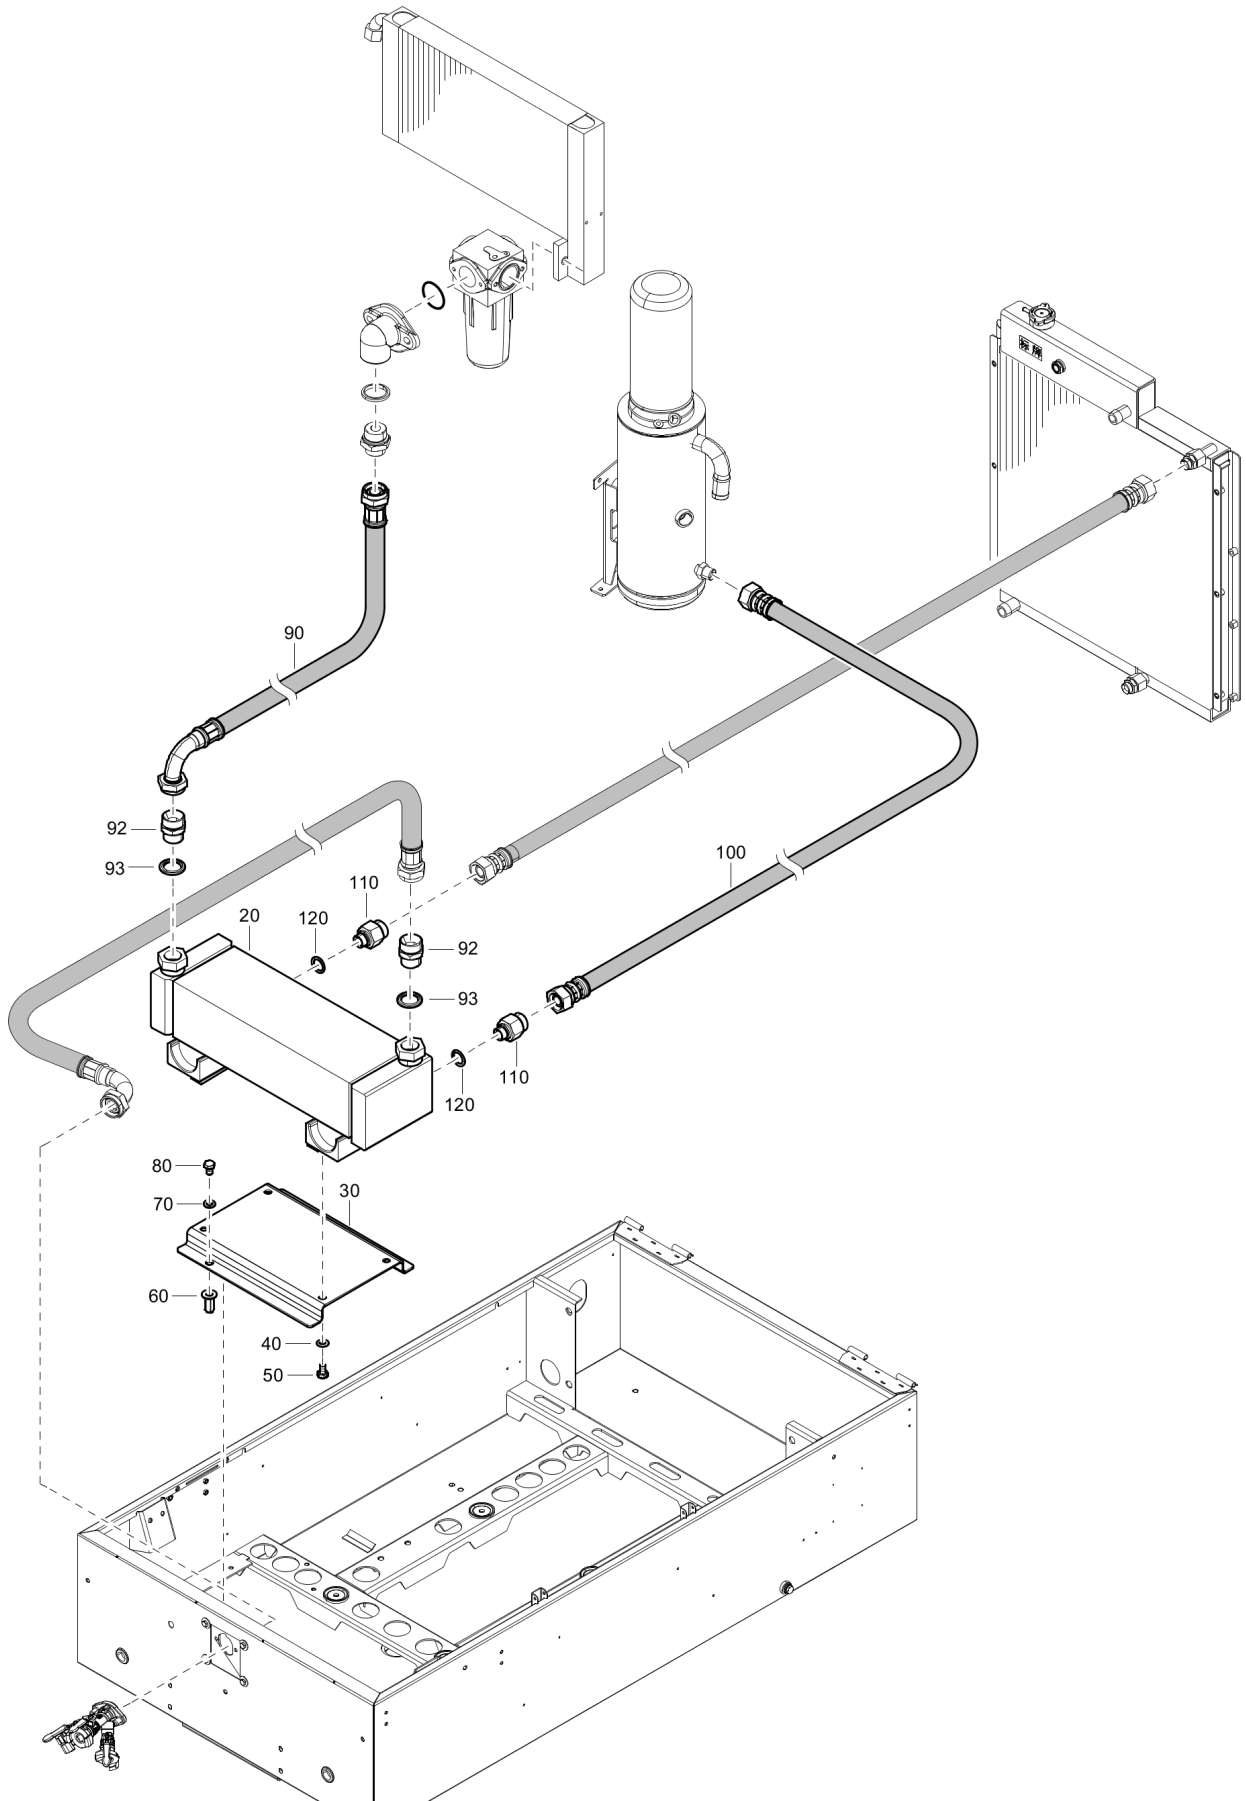

Options / accessories 1611723931_01 Reheater

Refer to the Parts Online web page for most up-to-date information. The printed information might be outdated.

Item	Part No.	Name	Qty	L
20	1604540901	Heat exchanger	1	
30	1638164700	Support	1	
40	0301233500	Plain washer	4	
50	0147132003	Hex.bolt	4	
60	0298100180	Nut rivet	3	
70	0301233500	Plain washer	3	
80	0147132003	Hex.bolt	3	
90	1638159701	Hose assembly	1	
92	1619624900	Nipple	2	
93	0661103800	Seal washer	2	
100	1638153700	Hose assembly	1	
110	1626492101	Hexagon nipple	2	
120	0653111500	Gasket	2