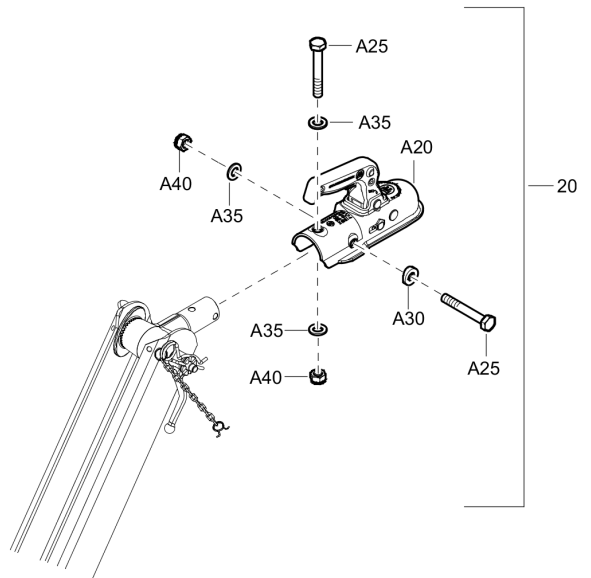

Item	Part No.	Name	Qty	L
10	1638186281	Bumper	1	
15	1604646600	Bolt	5	
20	1605102900	Reflector	2	
25	0129311000	Rivet	4	
26	0300027470	Plain washer	4	
30	1638121306	Wiring	1	
40	0129311000	Rivet	4	
45	1626979500	Light	1	
50	1626979600	Light	1	
55	1638195301	Wiring	2	

Options / accessories Towing eye

Refer to the Parts Online web page for most up-to-date information. The printed information might be outdated.

Item	Part No.	Name	Qty	L
-	1611853014	Towing eye - NATO	-	
20	1626858100	Eye towing	1	
25	1202984405	Bolt	2	
30	0301235800	Plain washer	4	
35	0291118513	Nut	2	
-	1611853114	Towing eye - BNA	-	
20	1626858200	Eye towing	1	
25	5730082700	Screw hexagon	2	
30	0301235800	Plain washer	4	
35	0291118513	Nut	2	
-	1611853414	Towing eye - ITA	-	
20	1626858500	Eye towing	1	
25	1202984405	Bolt	2	
30	0301235800	Plain washer	4	
35	0291118513	Nut	2	
-	1611853214	Towing eye - DIN	-	
20	1626858300	Eye towing DIN	1	
25	1202984405	Bolt	2	
30	0301235800	Plain washer	8	
35	0291118513	Nut	2	
-	1611853514	Towing eye - GB eye	-	
20	1626858600	Eye towing	1	
25	1202984405	Bolt	2	
30	0301235800	Plain washer	4	
35	0291118513	Nut	2	
-	1611853614	Towing eye - AC	-	
20	1626858700	Eye towing	1	
25	1202984405	Bolt	2	
30	0301235800	Plain washer	4	
35	1202984500	Washer	2	
40	0291118513	Nut	2	

Options / accessories Ball coupling

1611853314_07 Ball coupling

1611853814_00 Loose ball coupling

Item	Part No.	Name	Qty	L
-	1611853314	Eye towing - Ball coupling	-	
20	1626858400	Ball coupling	1	
32	1202984402	Bolt	2	
40	1202984500	Washer	1	
50	0301235800	Plain washer	3	
60	0291118513	Nut	2	
-	1611853814	Loose ball coupling	-	
20	1626858480	Set loose ball coupling	1	
A20	1626858400	Ball coupling	1	
A25	1202984402	Bolt	2	
A30	1202984500	Washer	1	
A35	0301235800	Plain washer	3	
A40	0291118513	Nut	2	