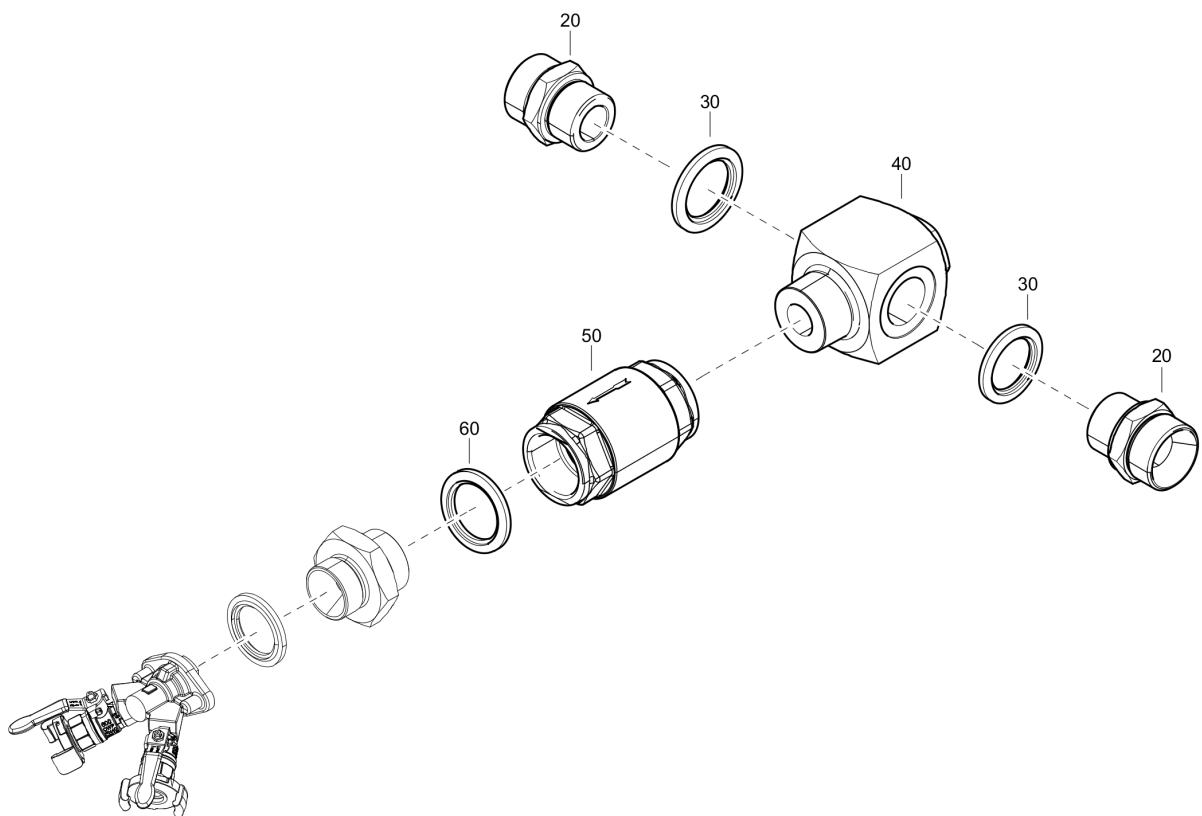

Options / accessories 1611724231_00 Non return valve with bypass

Item	Part No.	Name	Qty	L
20	1619624900	Nipple	2	
30	0661103800	Seal washer	2	
40	1638249100	Manifold	1	
50	1615961500	Non ret valve	1	
60	0661104900	Sealing washer	1