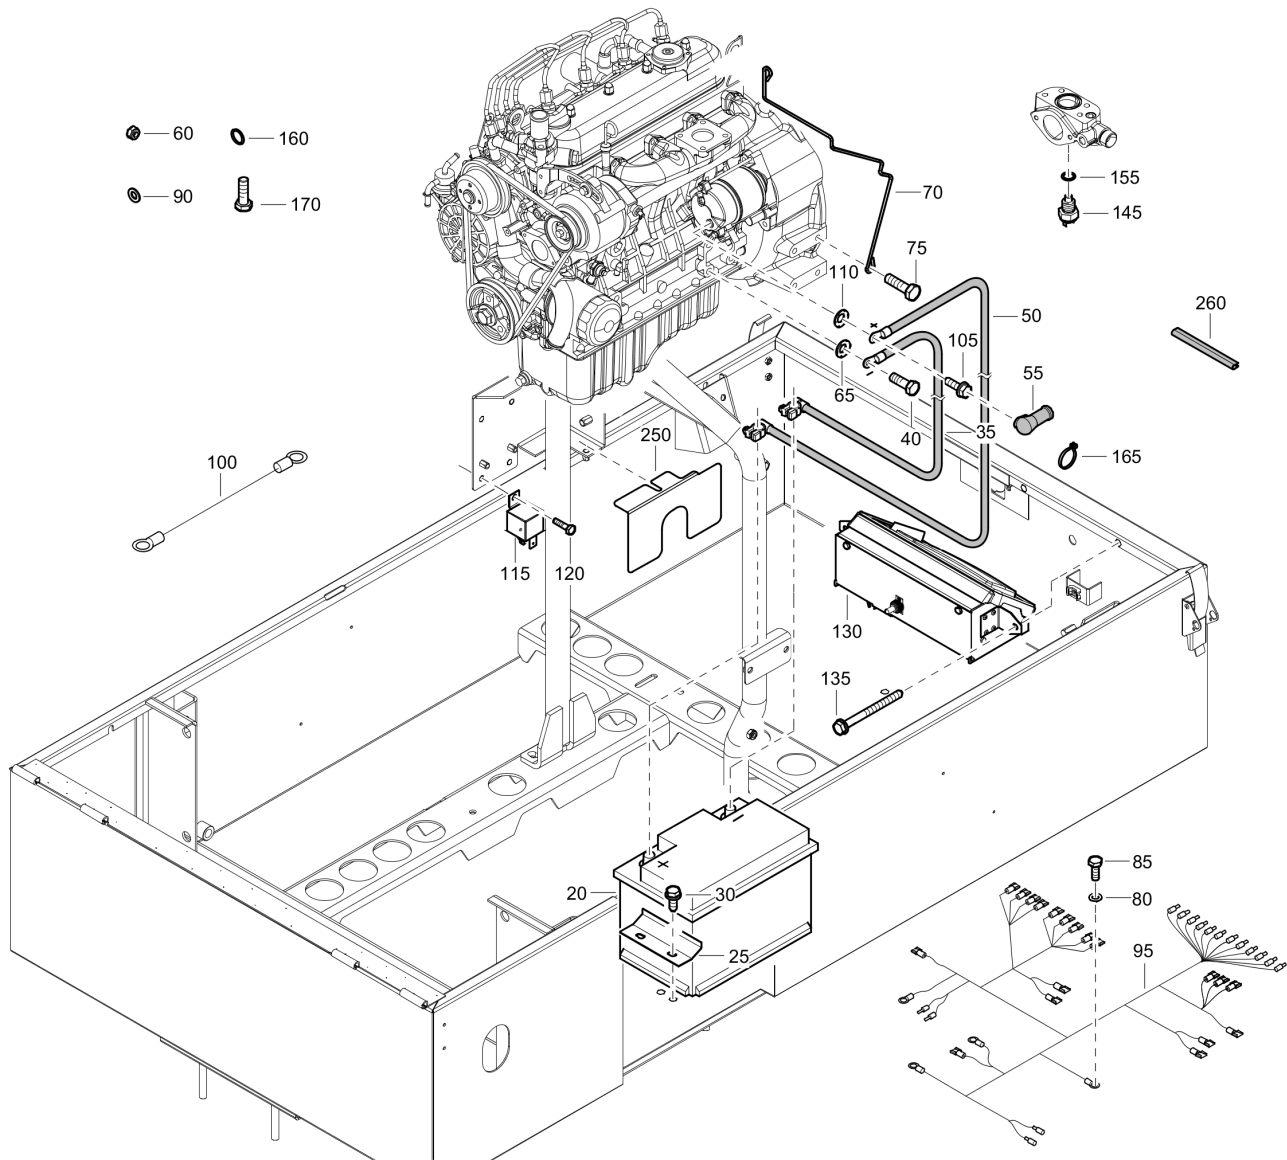

Item	Part No.	Name	Qty	L
20	1626958300	Strainer	1	
30	1626959000	Fuel cap	1	
50	1638144800	Nipple hexagon	1	
80	1615851600	Grommet	1	
90	1638144901	Tube	1	
100	0335300009	Ring	1	

Electric system 1611711331_13 Electrical system

Refer to the Parts Online web page for most up-to-date information. The printed information might be outdated.