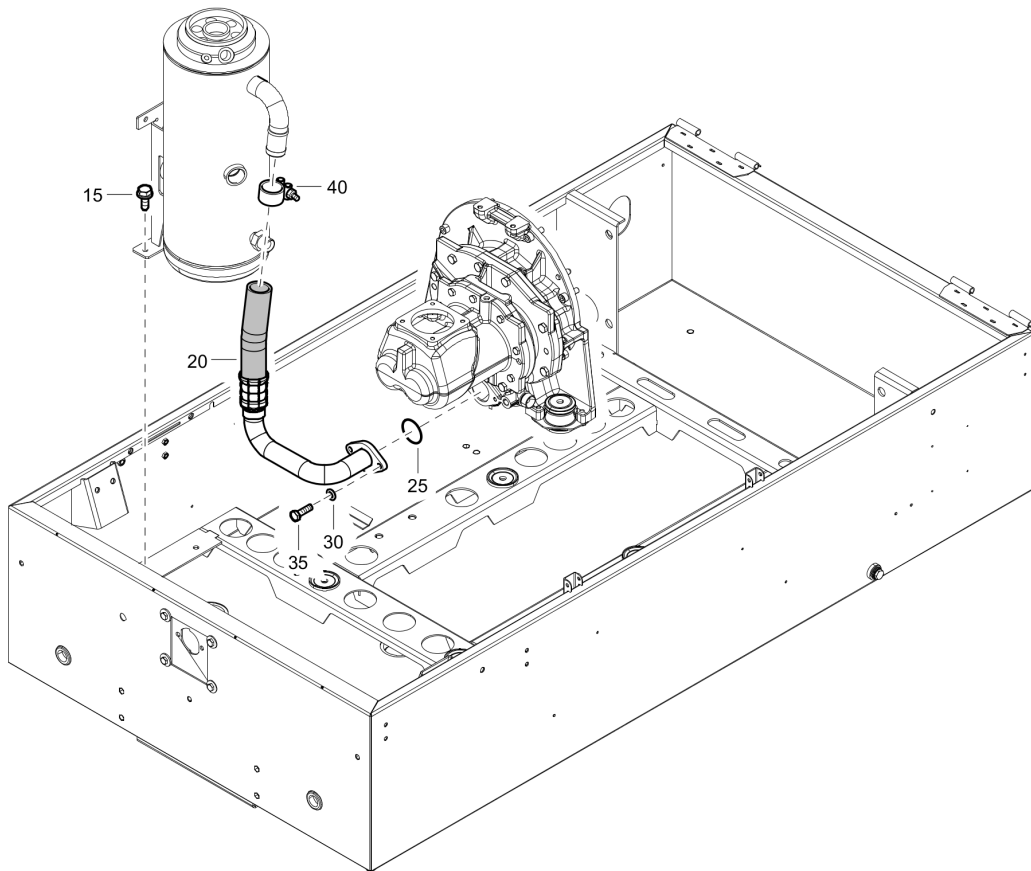

Mechanical 1611714431_03 Vessel low pressure

Item	Part No.	Name	Qty	L
15	1615566400	Hex. head screw	4	
20	1638166300	Hose assembly	1	
25	0663713400	O-ring	1	
30	0301233500	Plain washer	2	
35	0147132503	Screw	2	
40	1202866304	Clamp	1