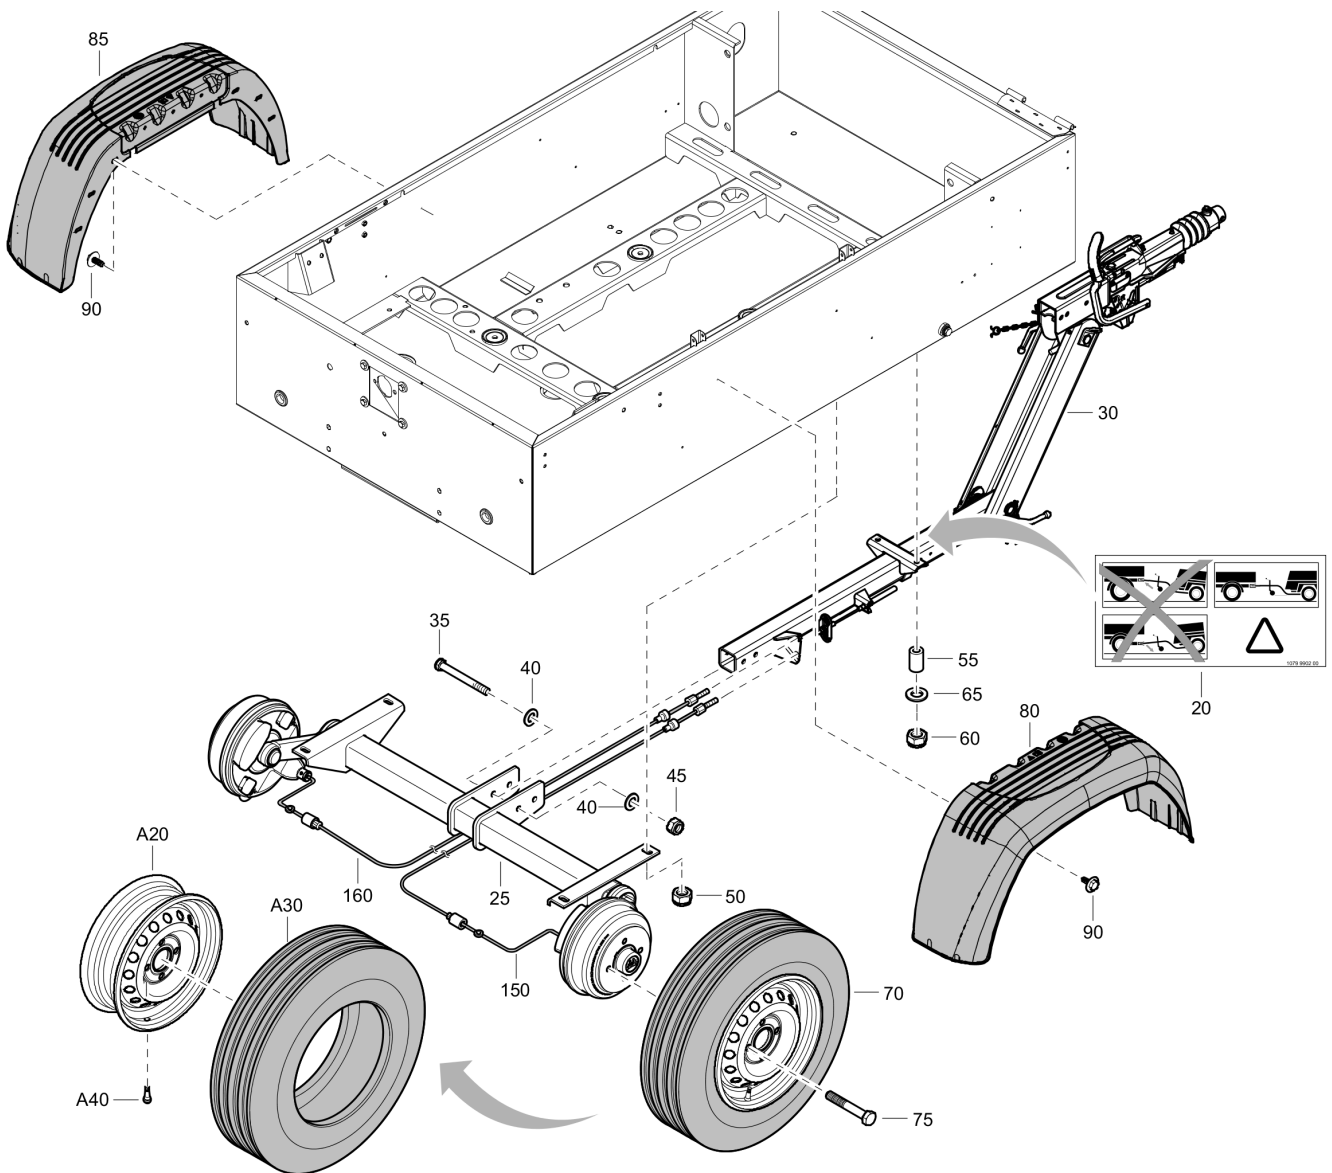

Options / accessories 1611717931_05 Undercarriage

Refer to the Parts Online web page for most up-to-date information. The printed information might be outdated.

Item	Part No.	Name	Qty	L
20	1079990200	Warning label	1	
25	1638115101	Axle with brakes	1	
30	1638156200	Towbar adjustment	1	
35	0147141703	Screw	2	
40	0301235800	Plain washer	4	
45	0291111200	Nut DIN985	2	
50	0291111200	Nut DIN985	2	
55	1615957500	Spacer	2	
60	0291111200	Nut DIN985	4	
65	0301235800	Plain washer	4	
70	1615924288	Tyre assembly	2	
A20	1604033200	Disc wheel	2	
A30	0538040020	Tyre	2	
A40	1615632200	Ventil	2	
75	1626602900	Bolt hexagon	8	
80	1638252800	Mudguard	1	
85	1638252800	Mudguard	1	
90	1619276500	Screw	8	
150	1615935200	Brake cable	1	
160	1615935300	Brake cable	1