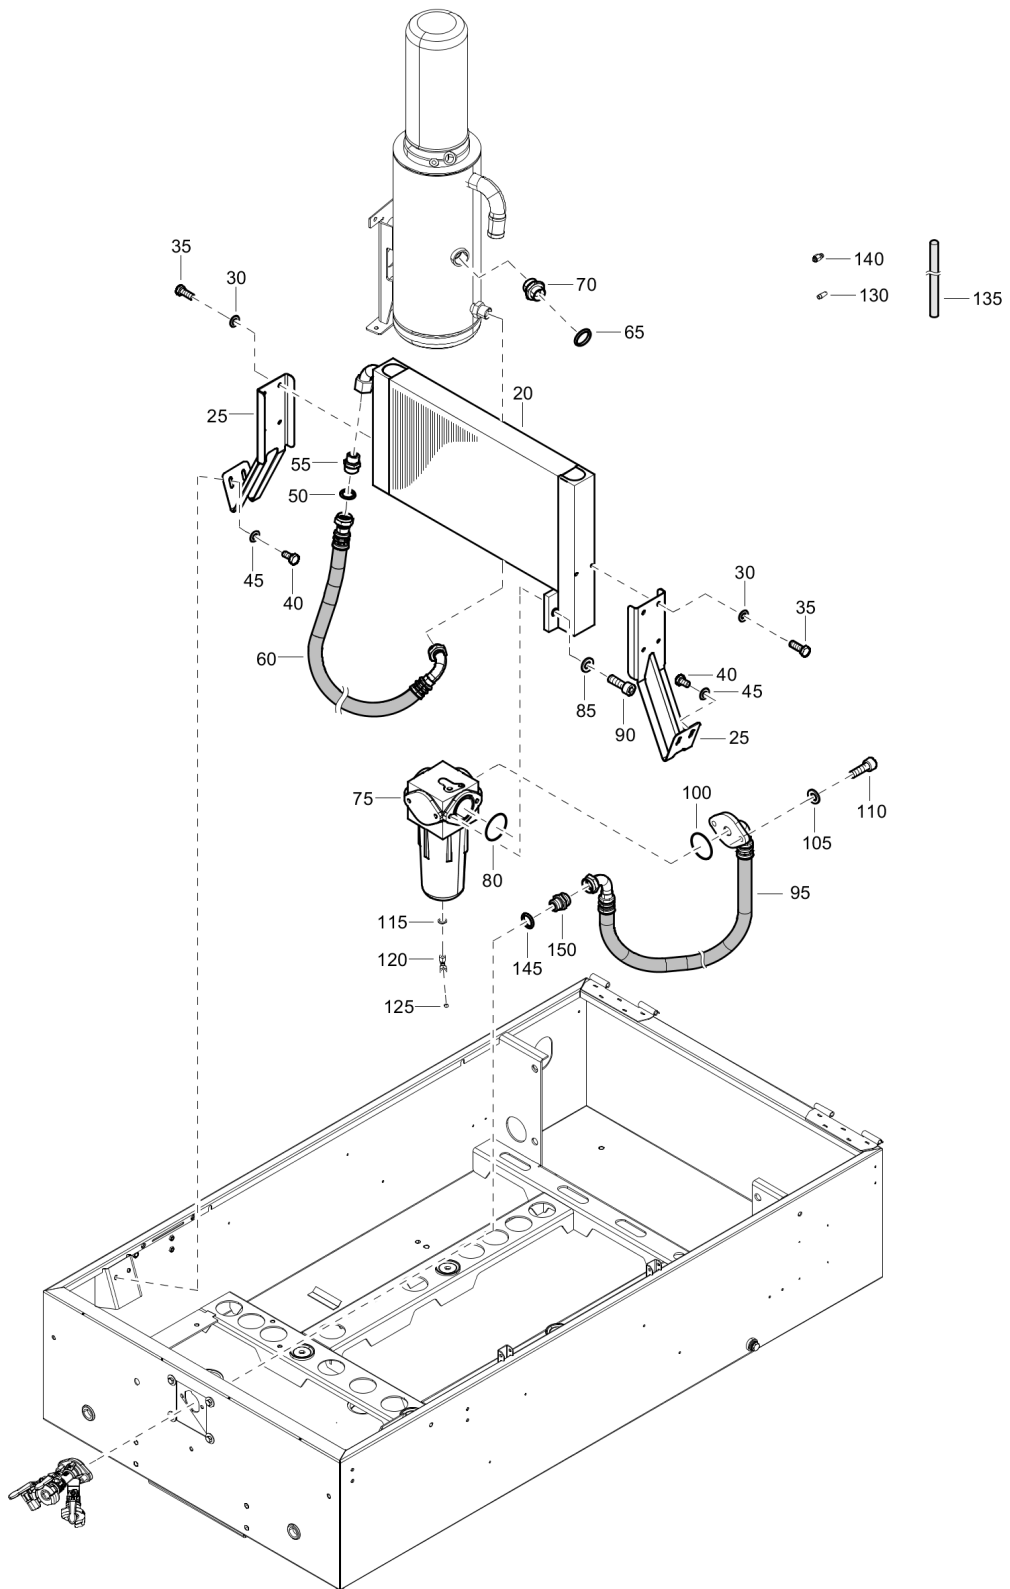

Options / accessories 1611714831_05 After cooler

Refer to the Parts Online web page for most up-to-date information. The printed information might be outdated.

Item	Part No.	Name	Qty	L
20	1638112701	After cooler	1	
25	1638158402	Support	2	
30	0301233500	Plain washer	4	
35	0147132303	Screw	4	
40	0147132003	Hex.bolt	4	
45	0301233500	Plain washer	4	
50	0661103800	Seal washer	1	
55	1619624900	Nipple	1	
60	1638159601	Hose assembly	1	
65	0661104900	Sealing washer	1	
70	0571003572	Fitting	1	
75	1615858100	Water separator	1	
80	0663713600	O-ring	1	
85	0301234400	Flat washer	2	
90	0211136303	Cap screw	2	
95	1638159701	Hose assembly	1	
100	0663713600	O-ring	1	
105	0301234400	Flat washer	2	
110	0147136303	Screw	2	
115	0653106200	Copper washer	1	
120	1604395200	Coupling	1	
125	1615862000	Restrictor	1	
130	0803501211	Silencer	1	
135	0070600205	Plastic tube	AR	
140	0583810057	Coupling	1	
145	0661103800	Seal washer	1	
150	1619624900	Nipple	1