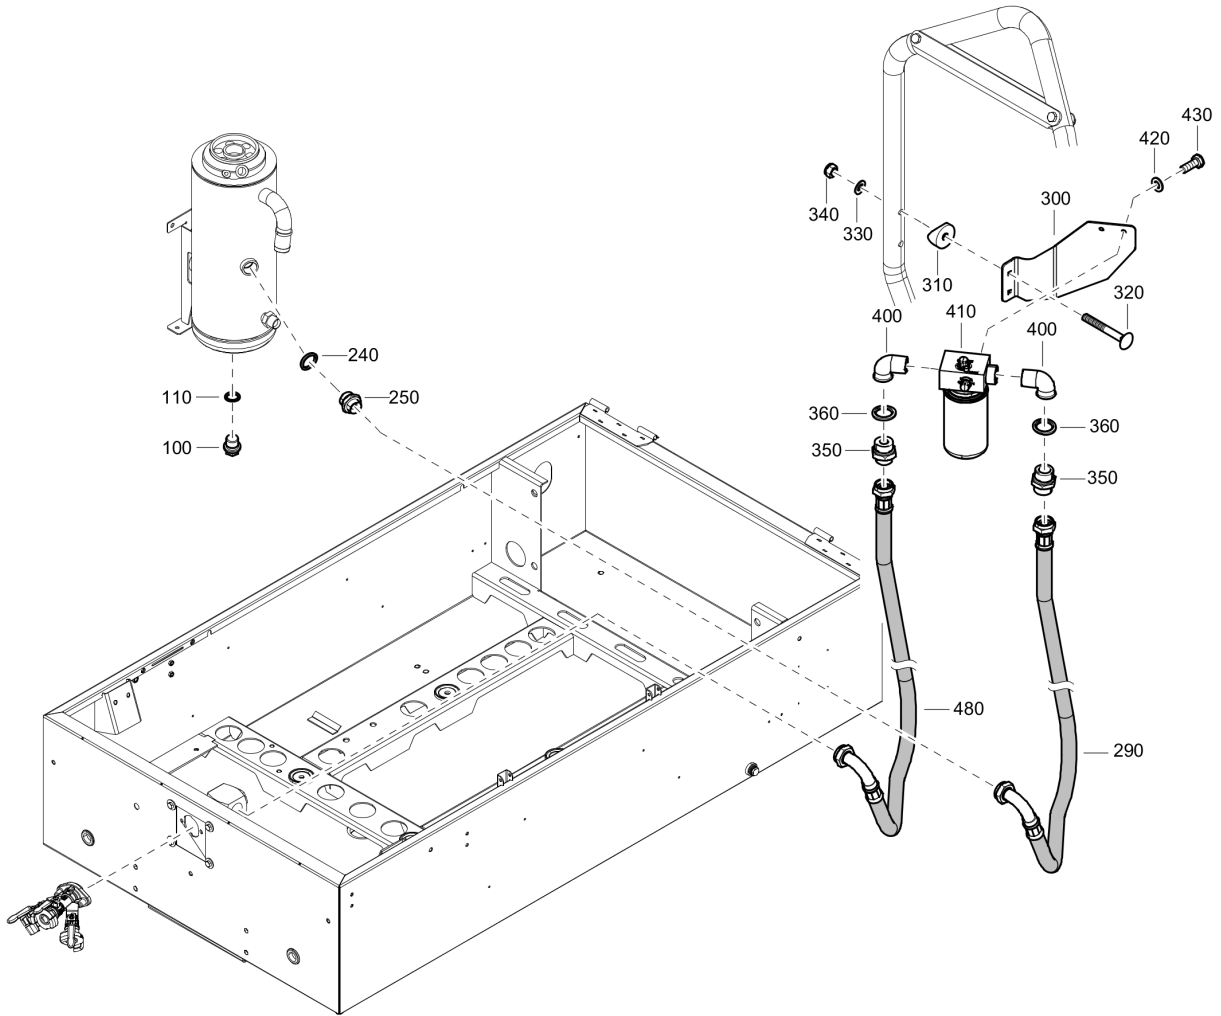

Mechanical 1611723831_02 Lubricator

Item	Part No.	Name	Qty	L
100	0686371601	Hex.plug	1	
110	0653107000	Gasket	1	
240	0661104900	Sealing washer	1	
250	0571003572	Fitting	1	
290	1638153600	Hose assembly	1	
300	1638248900	Support	1	
310	1638211800	Washer	2	
320	0226991510	Sq. neck bolt	2	
330	0301233500	Plain washer	2	
340	0291111000	Locknut	2	
350	0571003572	Fitting	2	
360	0661104900	Sealing washer	2	
400	0560020002	Elbow	2	
410	1638121680	Lubricator	1	
420	0301233500	Plain washer	2	
430	0147132303	Screw	2	
480	1638153600	Hose assembly	1