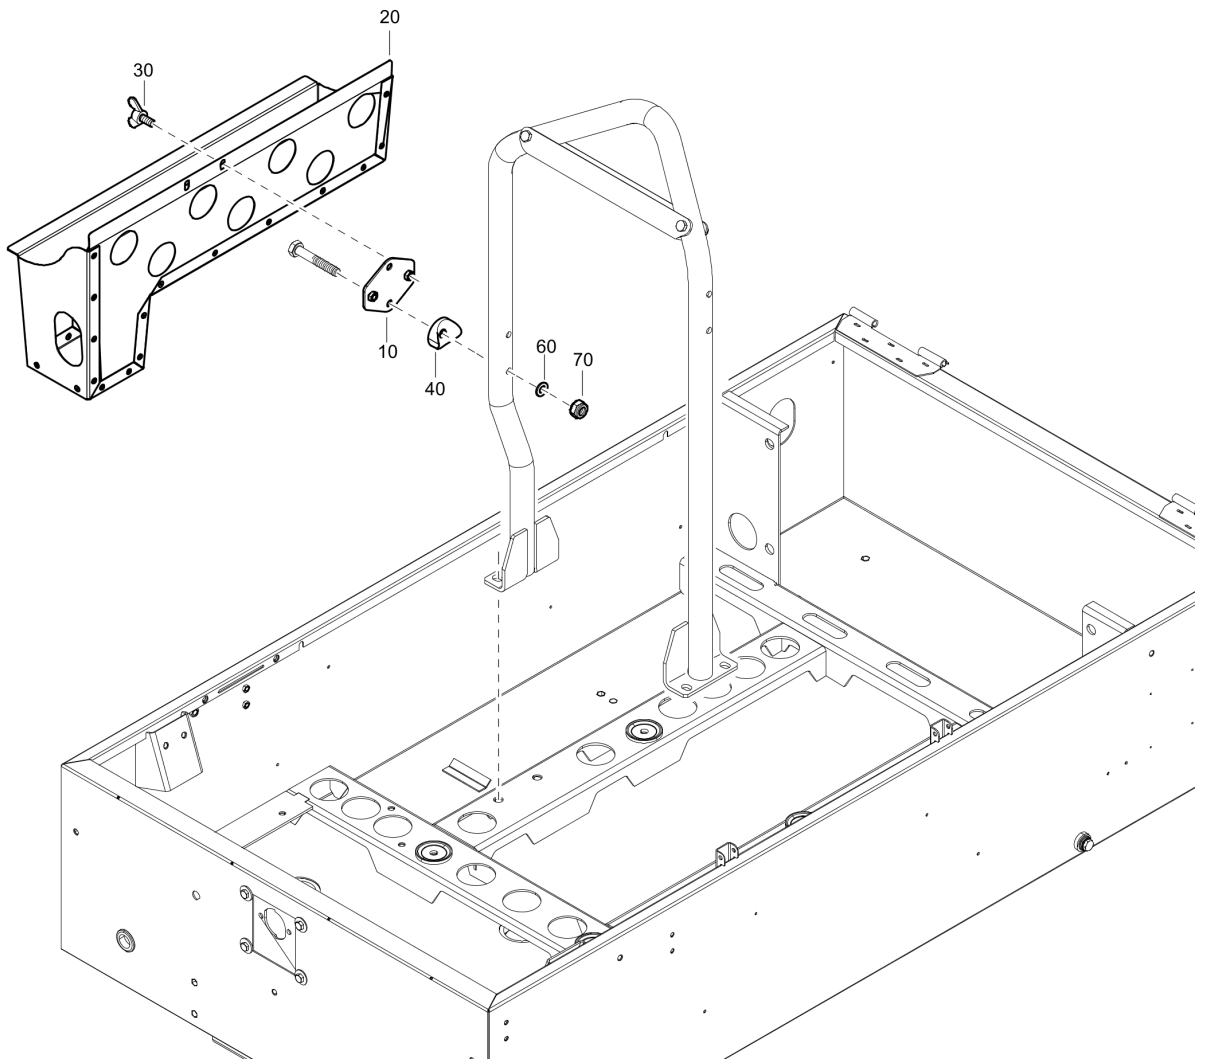

Options / accessories 1611714731_04 Tool box

Item	Part No.	Name	Qty	L
10	1638180300	Plate back	1	
20	1638116382	Box tools	1	
30	0223132202	Wing screw	2	
40	1638211800	Washer	2	
60	0301233500	Plain washer	2	
70	0291111000	Locknut	2