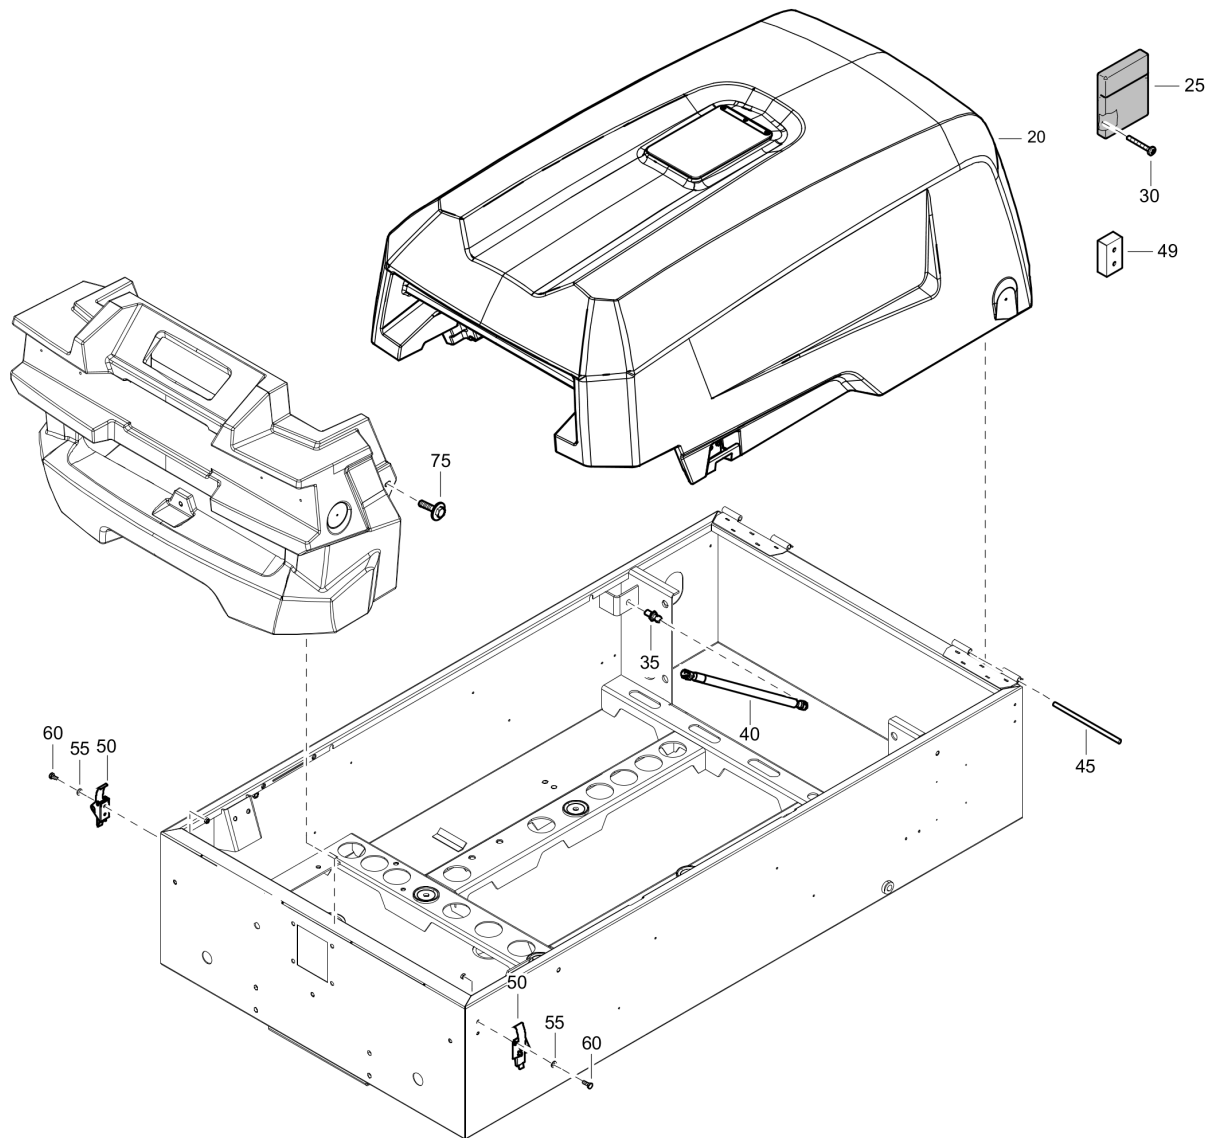

Mechanical 1611712131_08 Bodywork

Refer to the Parts Online web page for most up-to-date information. The printed information might be outdated.

Item	Part No.	Name	Qty	L
20	1638186382	Hood	1	
25	1604220600	Holder	1	
30	0226004705	Tapping screw	4	
35	1626310800	Ball stud	2	
40	1638173200	Spring gas	2	
45	1605002500	Rod	2	
49	1638278200	Block	2	
50	1604627600	Latch	2	
55	0301232100	Plain washer	4	
60	0147125103	Hex. head screw	4	
75	1604646600	Bolt	5