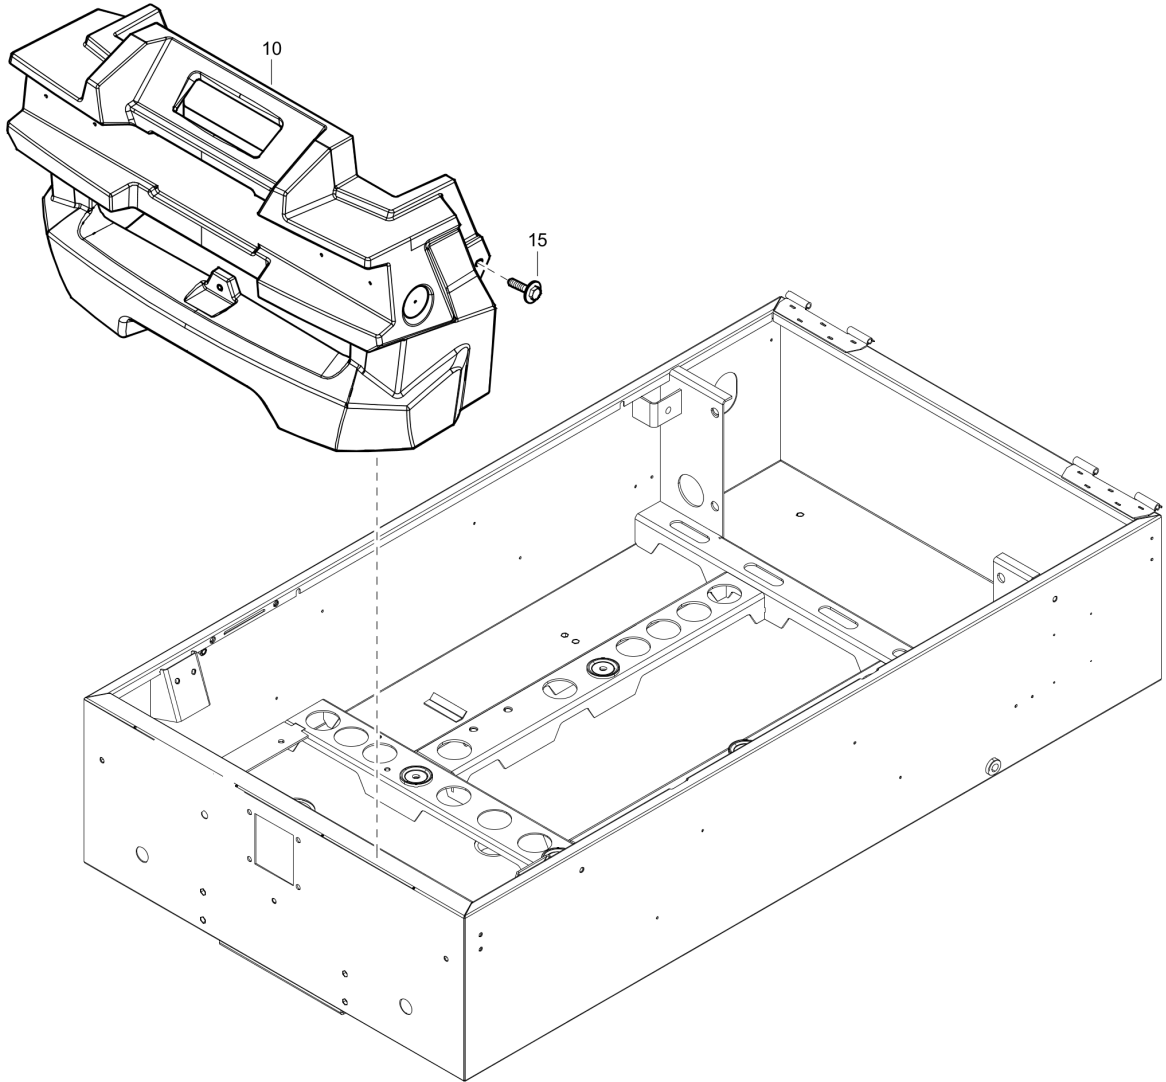

Mechanical 1611723431_00 No road signal

Item	Part No.	Name	Qty	L
10	1638227880	Bumper	1	
15	1604646600	Bolt	5