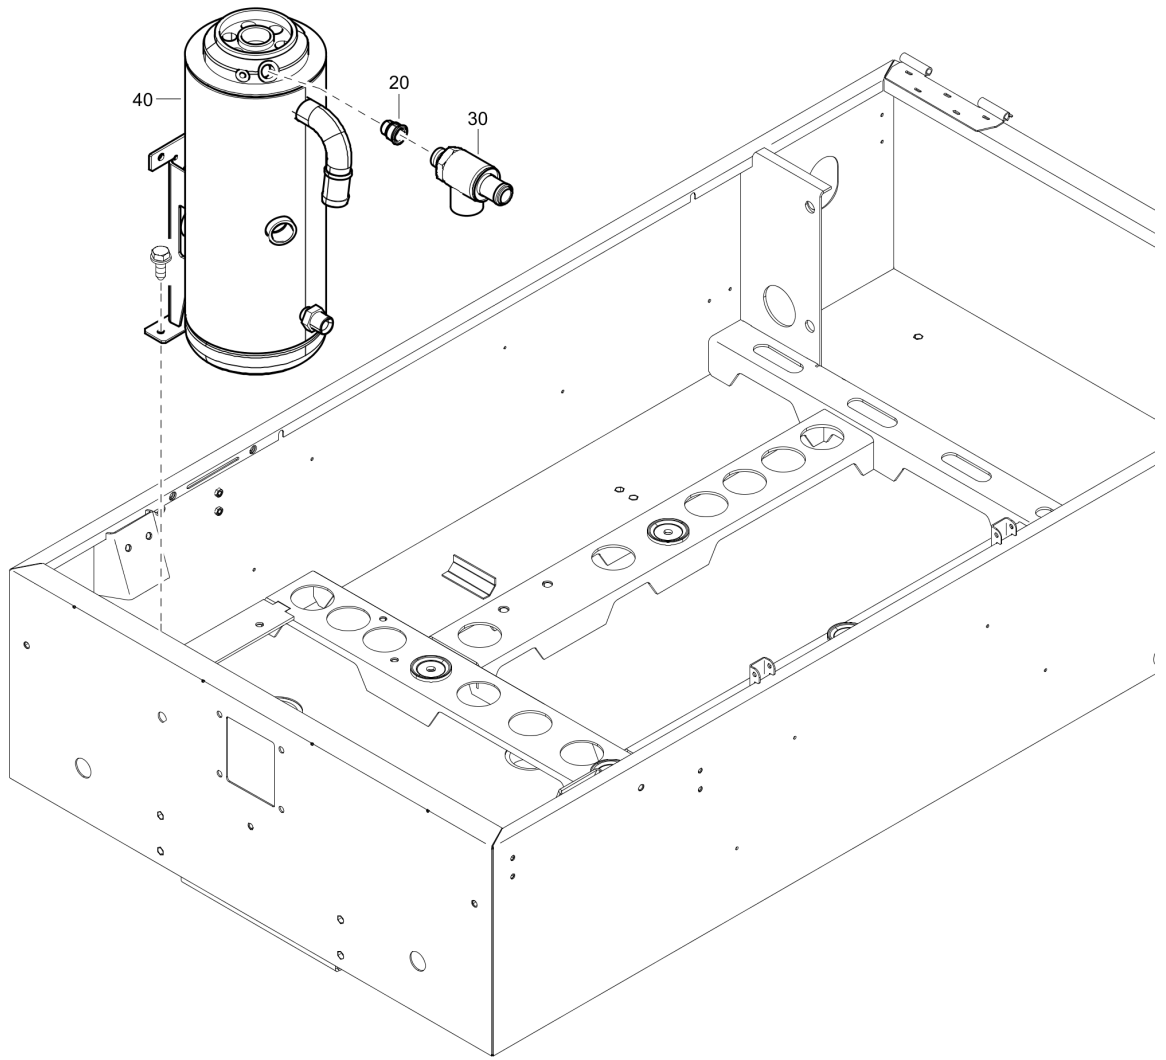

Mechanical 1611713731_00 Country set

Item	Part No.	Name	Qty	L
20	0560440573	Fitting pipe	1	
30	0832100116	Safety valve	1	
40	1638166280	Vessel air	1