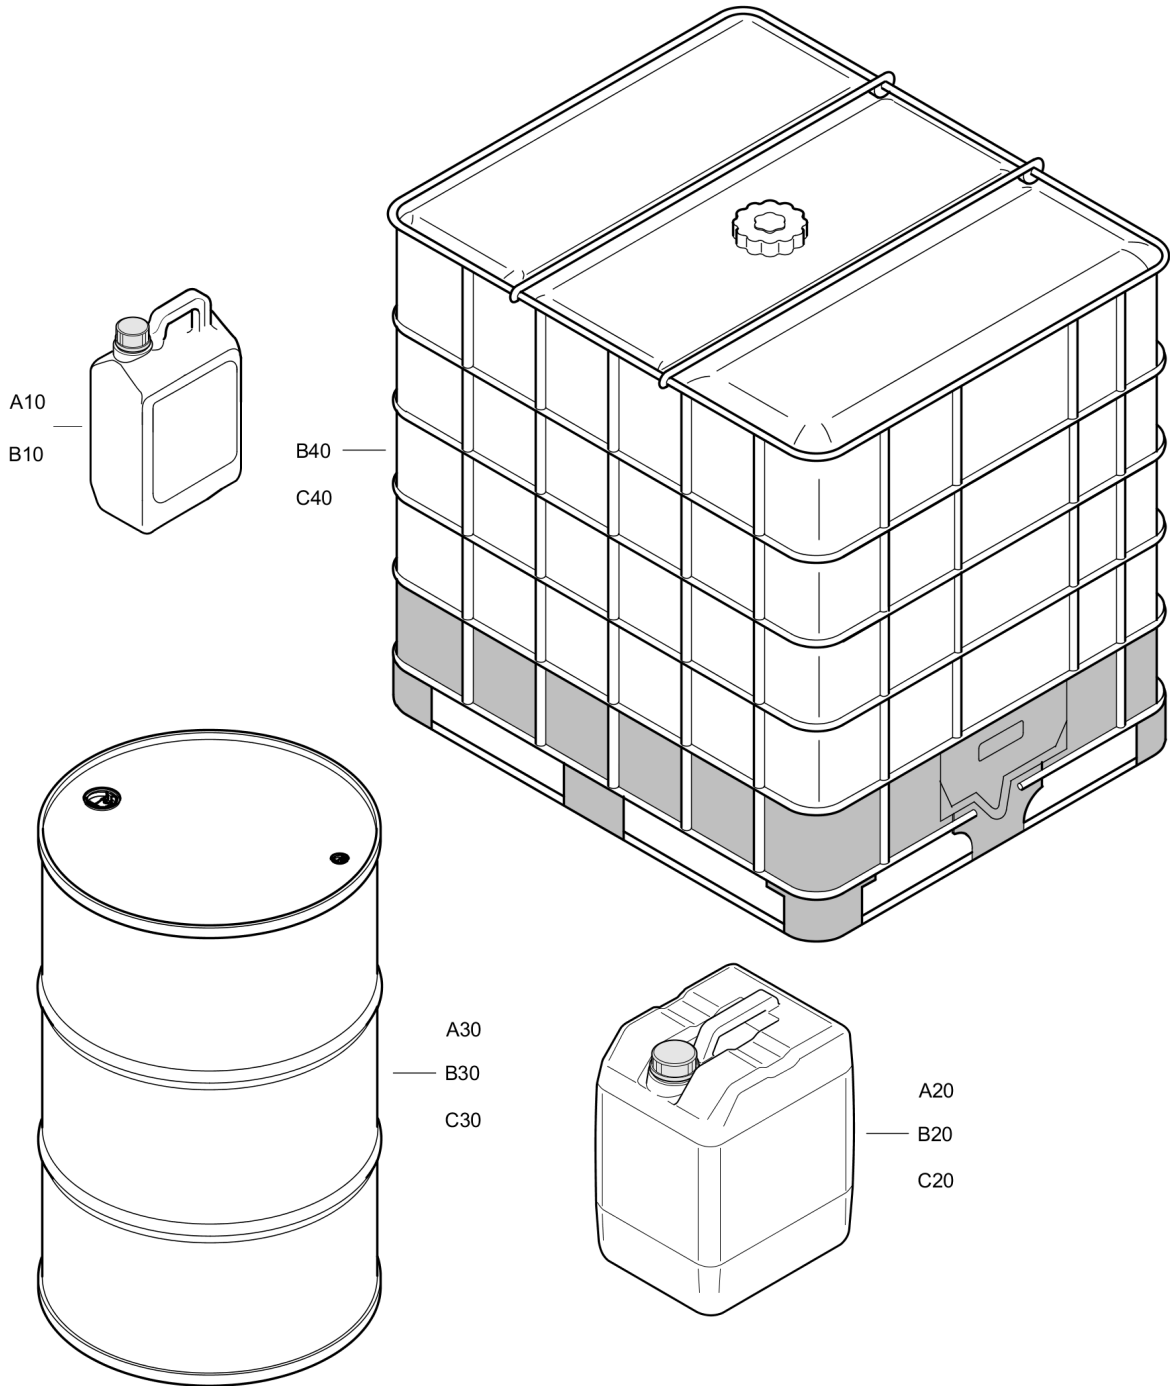

Item	Part No.	Name	Qty	L
-	2912500104	Service pak 1000 hours	-	
5	-	Oil filter kubota	1	
10	-	Fuel filter service element	1	
15	-	V belt	1	
20	-	Engine oil filter	1	
25	-	Separator oil spin on	1	
30	-	Air filter	1	
35	-	Air filter element	1	
100	-	Prefilter	1	

Service Compressor Oil