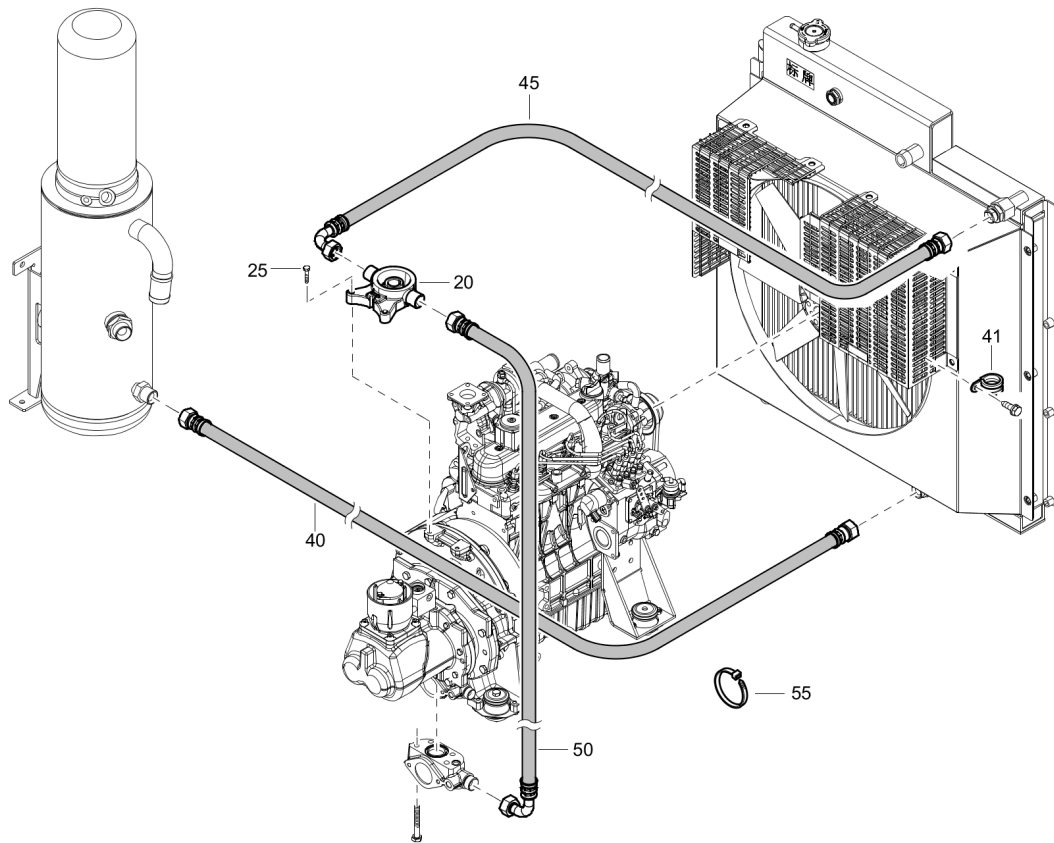

Mechanical 1611713431_05 No cold start

Item	Part No.	Name	Qty	L
20	1615776707	Housing	1	
25	0147132603	Screw	2	
40	1638110700	Hose assembly	1	
41	0346100210	Pipe clamp	1	
45	1638110801	Hose assembly	1	
50	1638110900	Hose assembly	1	
55	0348010130	Tie	6