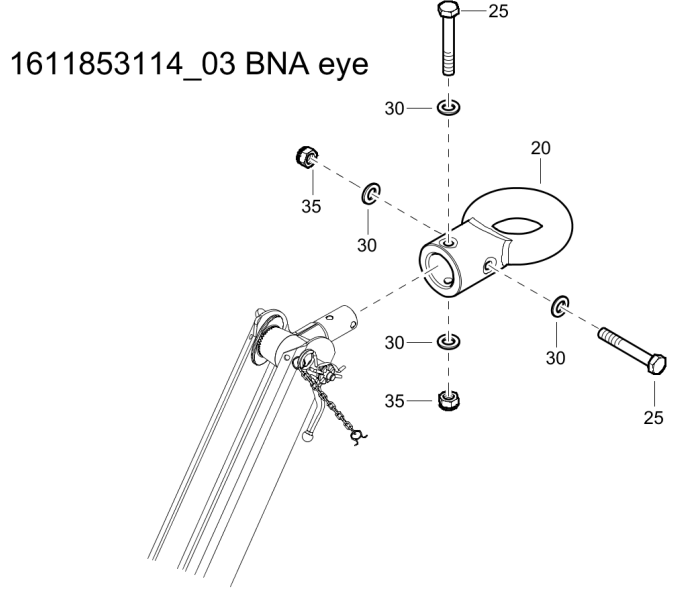

Options / accessories 1611726331_00 Extended support

Item	Part No.	Name	Qty	L
10	1638274400	Support	1	
20	1615957500	Spacer	2	
40	0301235800	Plain washer	4	

Options / accessories 1611711631_06 Road signal

Item	Part No.	Name	Qty	L
10	1638186281	Bumper	1	
15	1604646600	Bolt	5	
20	1605102900	Reflector	2	
25	0129311000	Rivet	4	
26	0300027470	Plain washer	4	
30	1638121306	Wiring	1	
40	0129311000	Rivet	4	
45	1626979500	Light	1	
50	1626979600	Light	1	
55	1638195301	Wiring	2	

Options / accessories Towing eye

Refer to the Parts Online web page for most up-to-date information. The printed information might be outdated.

Item	Part No.	Name	Qty	L
-	1611853014	Towing eye - NATO	-	
20	1626858100	Eye towing	1	
25	1202984405	Bolt	2	
30	0301235800	Plain washer	4	
35	0291118513	Nut	2	
-	1611853114	Towing eye - BNA	-	
20	1626858200	Eye towing	1	
25	5730082700	Screw hexagon	2	
30	0301235800	Plain washer	4	
35	0291118513	Nut	2	
-	1611853414	Towing eye - ITA	-	
20	1626858500	Eye towing	1	
25	1202984405	Bolt	2	
30	0301235800	Plain washer	4	
35	0291118513	Nut	2	
-	1611853214	Towing eye - DIN	-	
20	1626858300	Eye towing DIN	1	
25	1202984405	Bolt	2	
30	0301235800	Plain washer	8	
35	0291118513	Nut	2	
-	1611853514	Towing eye - GB eye	-	
20	1626858600	Eye towing	1	
25	1202984405	Bolt	2	
30	0301235800	Plain washer	4	
35	0291118513	Nut	2	
-	1611853614	Towing eye - AC	-	
20	1626858700	Eye towing	1	
25	1202984405	Bolt	2	
30	0301235800	Plain washer	4	
35	1202984500	Washer	2	
40	0291118513	Nut	2	