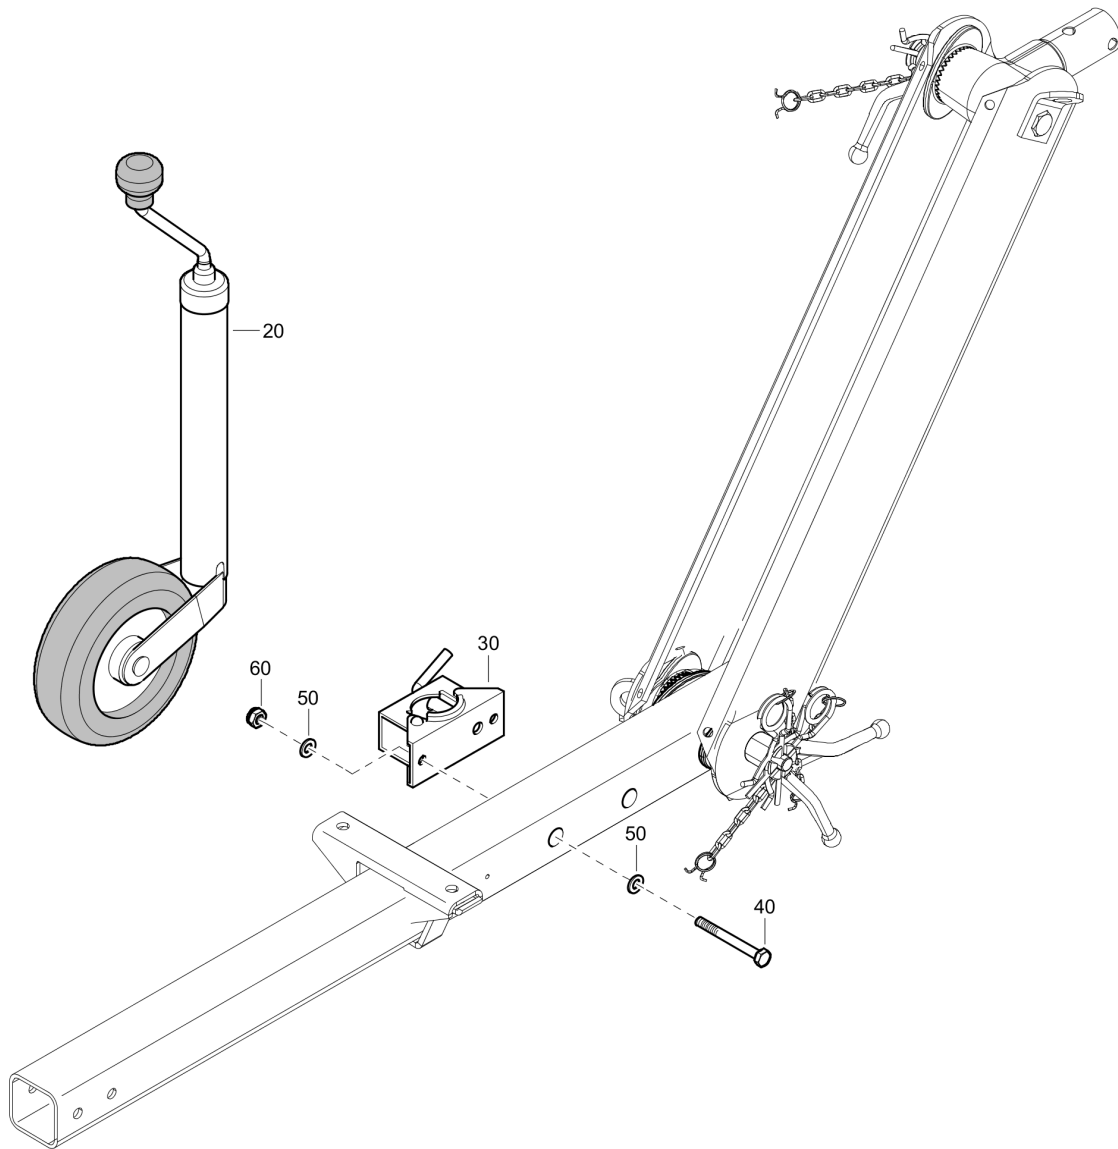

Options / accessories 1611814531_00 Jockey wheel

Item	Part No.	Name	Qty	L
20	1604755001	Wheel jockey	1	
30	1604754900	Clamp	1	
40	0147137503	Hex.bolt M10x90	2	
50	0301234400	Flat washer	4	
60	0291111100	Locknut	2	