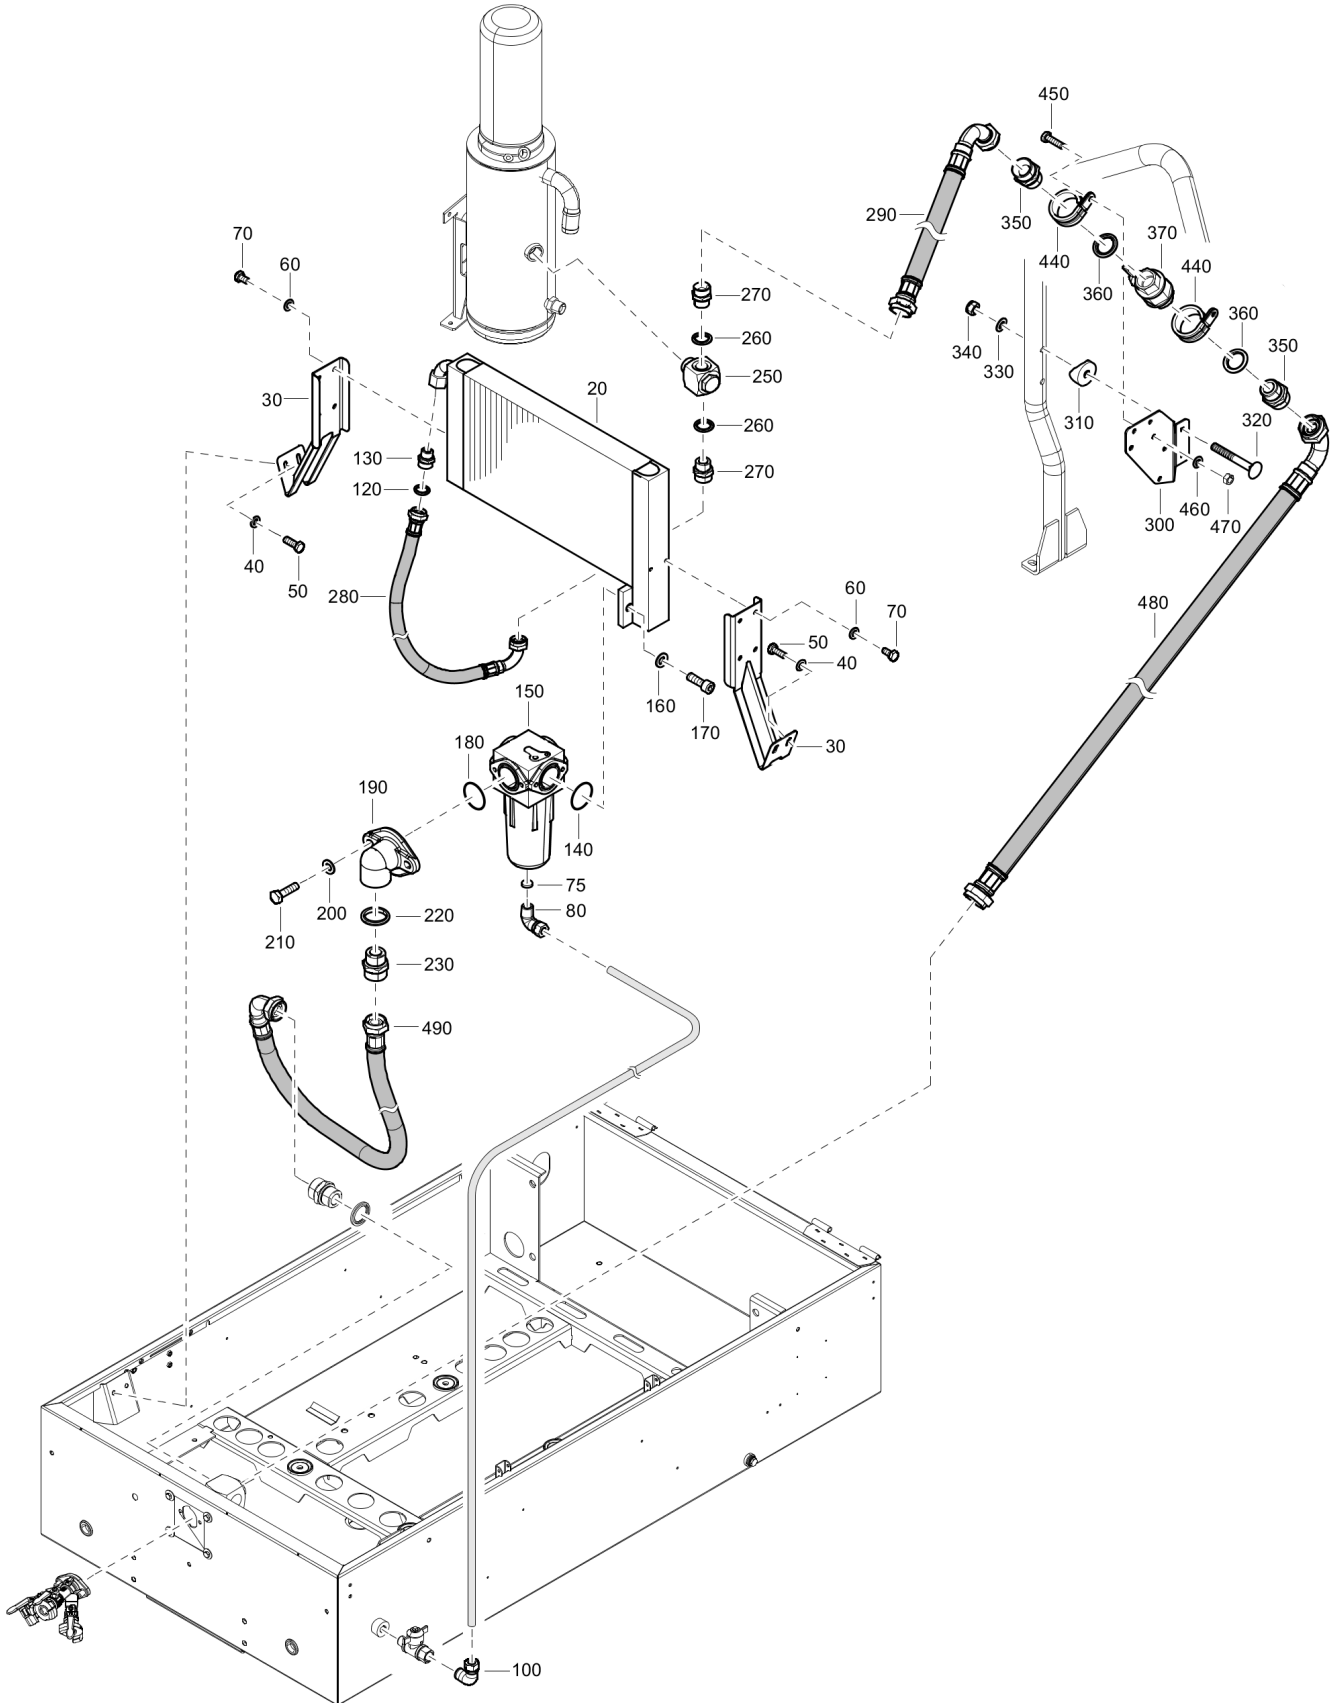

Options / accessories 1611723631_03 Aftercooler with bypass

Refer to the Parts Online web page for most up-to-date information. The printed information might be outdated.

Item	Part No.	Name	Qty	L
20	1638112701	After cooler	1	
30	1638158402	Support	2	
40	0301233500	Plain washer	4	
50	0147132303	Screw	4	
60	0301233500	Plain washer	4	
70	0147132003	Hex.bolt	4	
75	1615862000	Restrictor	1	
80	0581120023	Elbow pipe coupling	1	
100	0581120023	Elbow pipe coupling	1	
120	0661103800	Seal washer	1	
130	1619624900	Nipple	1	
140	0663713600	O-ring	1	
150	1615858100	Water separator	1	
160	0301234400	Flat washer	2	
170	0211136303	Cap screw	2	
180	0663713600	O-ring	1	
190	1604401901	Coupling drive	1	
200	0301234400	Flat washer	2	
210	0147136303	Screw	2	
220	0661104900	Sealing washer	1	
230	0571003572	Fitting	1	
250	1638249100	Manifold	1	
260	0661103800	Seal washer	2	
270	1619624900	Nipple	2	
280	1638159601	Hose assembly	1	
290	1638153600	Hose assembly	1	
300	1638248900	Support	1	
310	1638211800	Washer	2	
320	0226991510	Sq. neck bolt	2	
330	0301233500	Plain washer	2	
340	0291111000	Locknut	2	
350	1619624900	Nipple	2	
360	0661103800	Seal washer	2	
370	0852001154	Valve ball	1	
440	0346100314	Clamp	2	
450	0147132603	Screw	2	
460	0301233500	Plain washer	2	
470	0266211000	Nut	2	

Refer to the Parts Online web page for most up-to-date information. The printed information might be outdated.