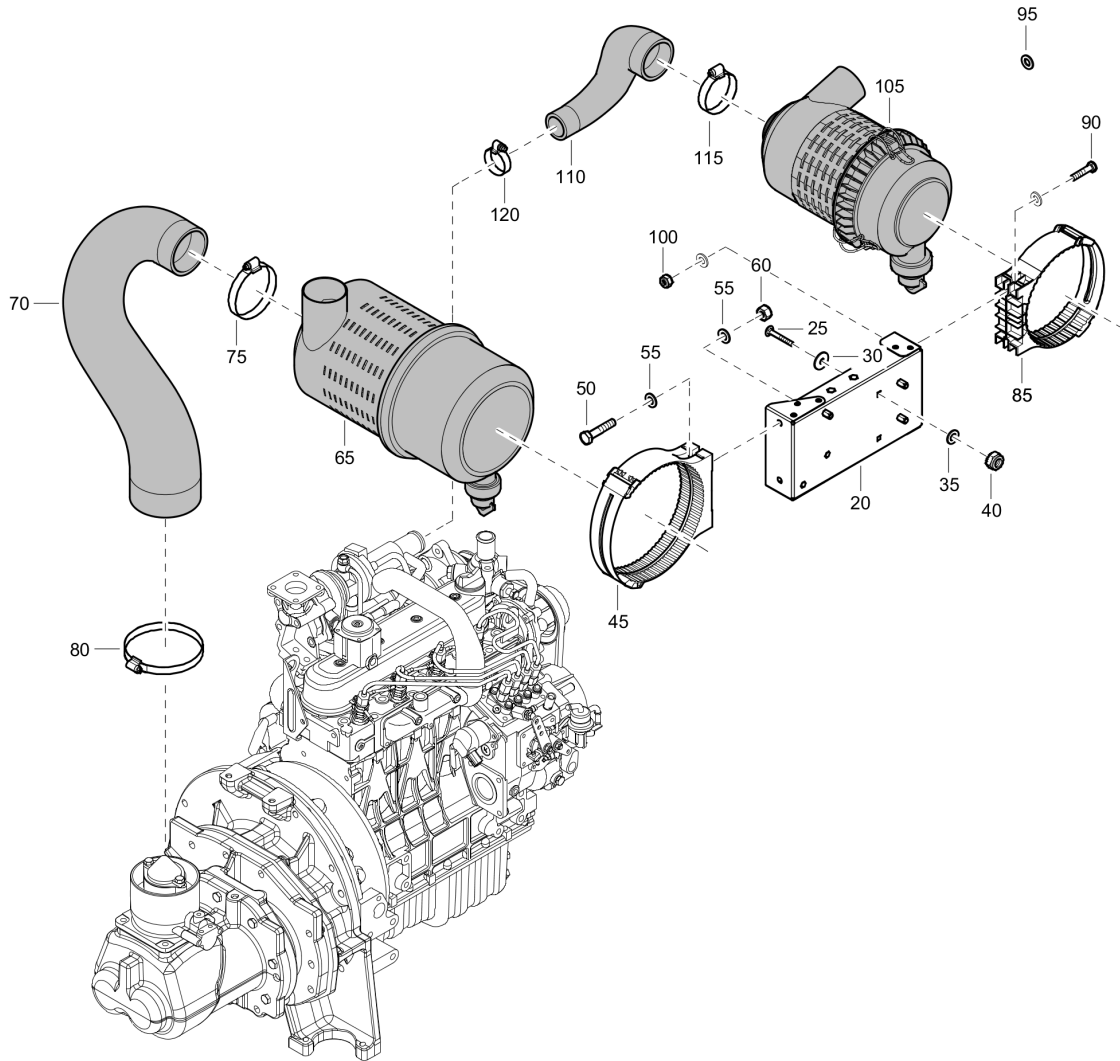

Mechanical 1611719731_04 Air inlet

Item	Part No.	Name	Qty	L
20	1638169602	Air filter support	1	
25	0226991510	Sq. neck bolt	2	
30	1638211800	Washer	2	
35	0301233500	Plain washer	2	
40	0291111000	Locknut	2	
45	1626177700	Support	1	
50	0147132703	Screw	2	
55	0301233500	Plain washer	4	
60	0291111000	Locknut	2	
65	1092315500	Filter	1	
70	1638199900	Hose air inlet	1	
75	0347610004	Clamp	1	
80	0347611500	Hose clip	1	
85	1626174700	Support	1	
90	0147132703	Screw	2	
95	0301233500	Plain washer	1	
100	0291111000	Locknut	2	
105	1604223000	Air filter	1	
110	1638199800	Hose air inlet	1	
115	0347611400	Clamp hose	1	
120	0347611200	Hose clamp	1