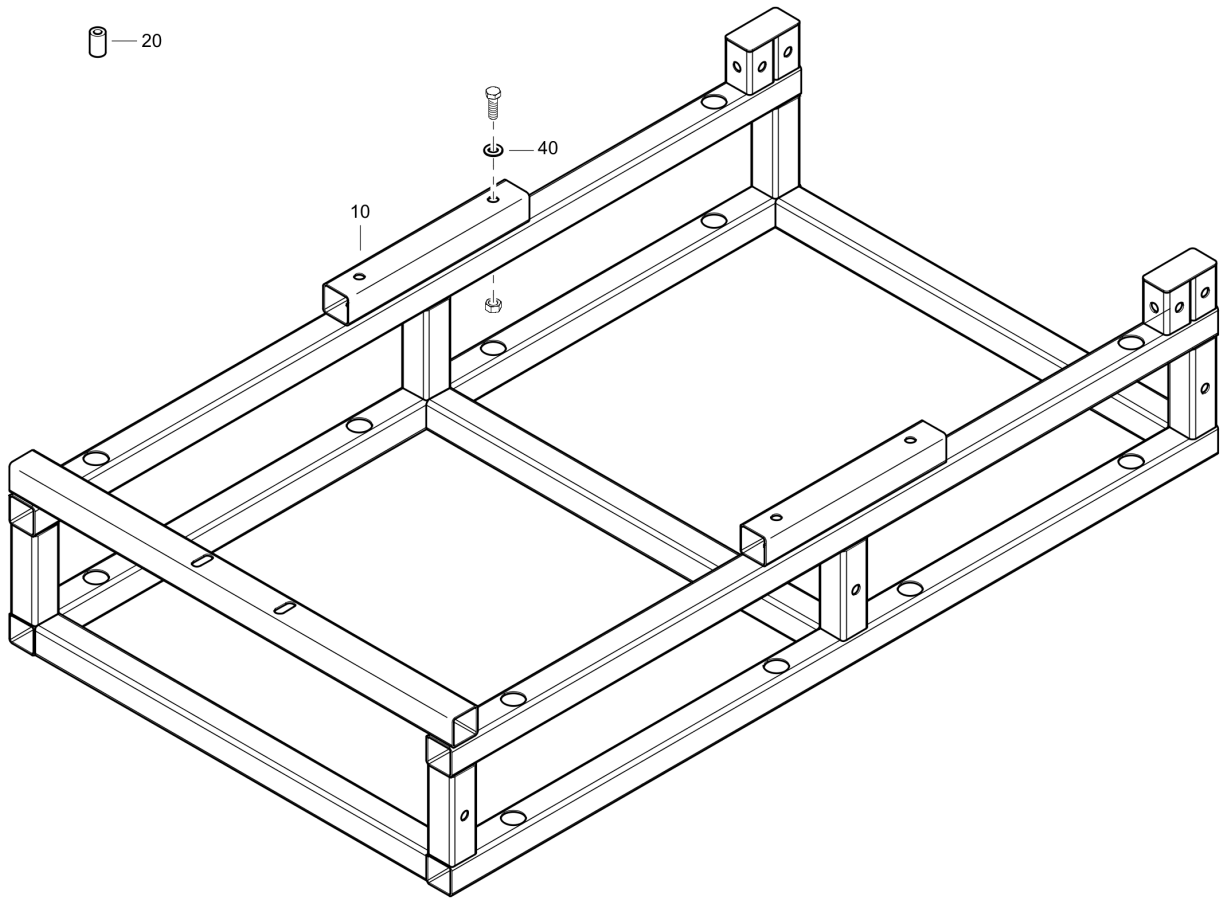

Options / accessories 1611726331_00 Extended support

Item	Part No.	Name	Qty	L
10	1638274400	Support	1	
20	1615957500	Spacer	2	
40	0301235800	Plain washer	4