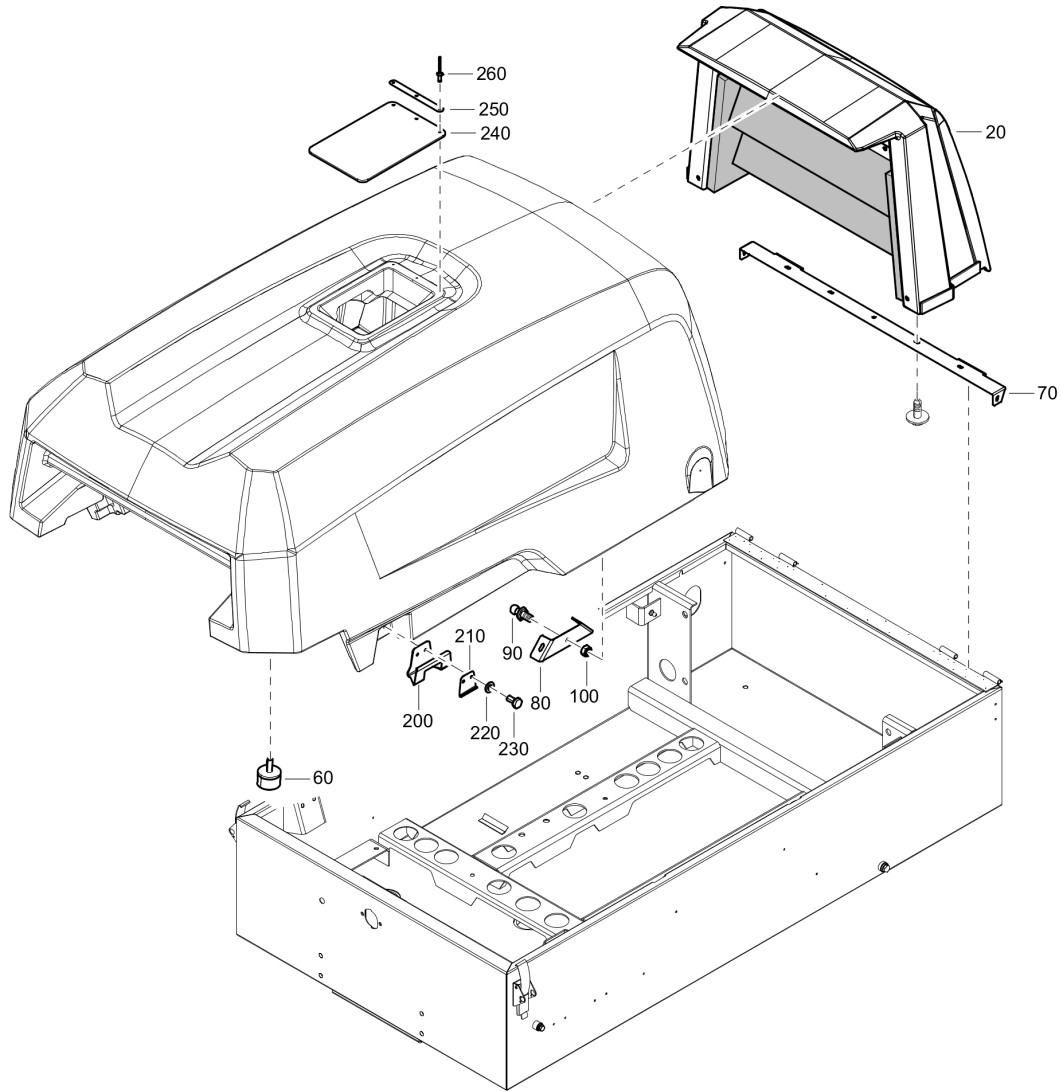

Mechanical 1638186382_01 Hood

Refer to the Parts Online web page for most up-to-date information. The printed information might be outdated.

Item	Part No.	Name	Qty	L
20	1638186180	Baffle	1	
60	1604186900	Buffer	2	
70	1638191600	Hinge	1	
80	1638168001	Plate back	2	
90	1626310800	Ball stud	2	
100	0291111000	Locknut	2	
200	1638227900	Handle	2	
210	1638246700	Catch	2	
220	0301232100	Plain washer	4	
230	0147124403	Hex. head screw	4	
240	1638194000	Rain flap	1	
250	1638225600	Bracket	1	
260	0298100197	Rivet blind	3