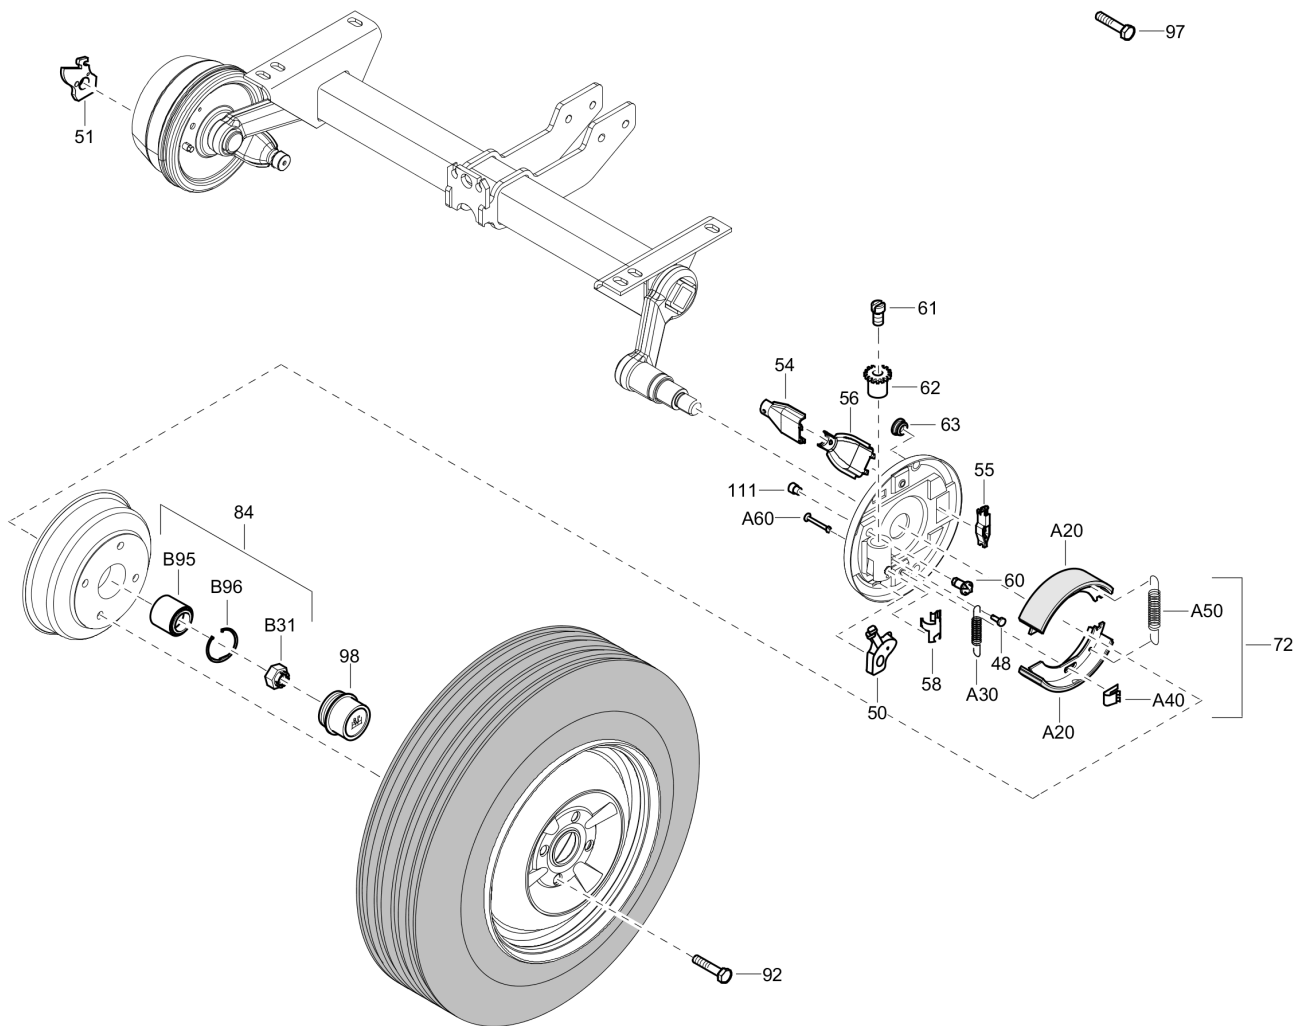

Options / accessories 1638115100_01 Axle with brake

Refer to the Parts Online web page for most up-to-date information. The printed information might be outdated.

Item	Part No.	Name	Qty	L
48	2914037600	Bolt	2	
50	2914037700	Plate	1	
51	2914825600	Part of brake	1	
54	2914220800	Retainer	2	
55	2914018300	Clasp	2	
56	2914018400	Shackle	2	
58	2914018500	Retainer	2	
60	2914018600	Bolt	2	
61	2914018700	Screw	2	
62	2914018800	Adjusting screw	2	
63	2914019000	Bushing	2	
72	2911006700	Service kit - Brake shoe	1	
A20	2914017900	Brake shoe	4	
A30	2914017800	Spring	2	
A40	2914017700	Spring	4	
A50	2914017600	Spring	2	
A60	2914017500	Pin	4	
84	2914100500	Brake drum assembly	2	
B31	2914037300	Nut	4	
B95	2914012900	Bearing	4	
B96	2914012500	Circlips	4	
92	1626602900	Bolt hexagon	8	
97	1626602800	Bolt hexagon	8	
98	2914013000	Cap	2	
111	2914100700	Plug	4