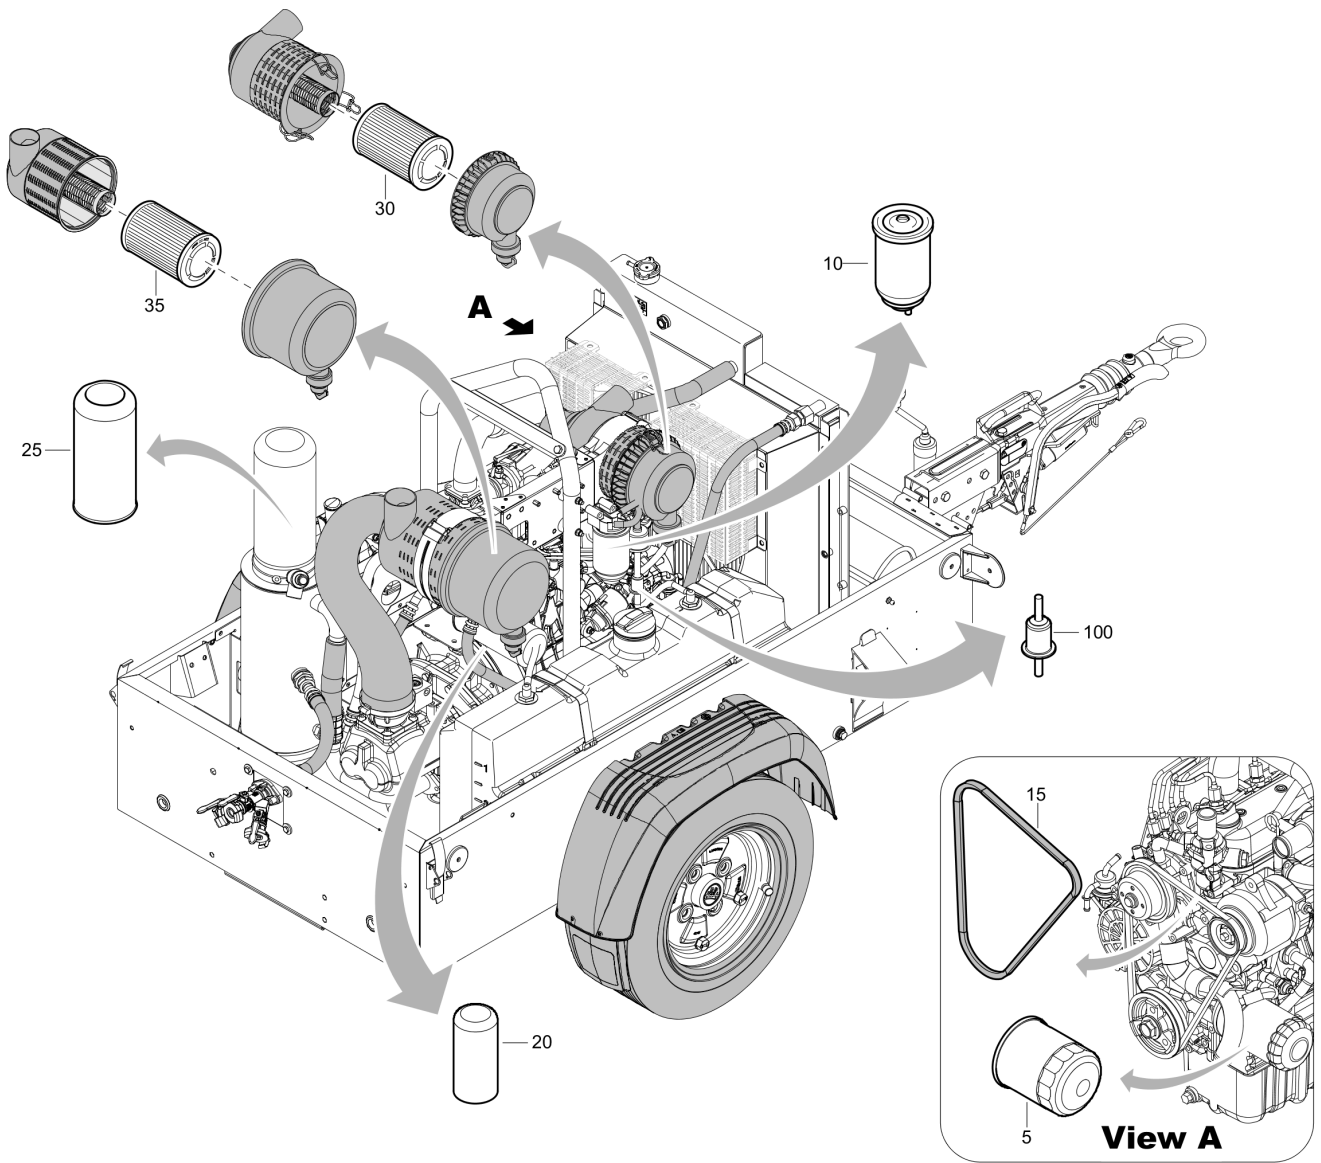

Item	Part No.	Name	Qty	L
-	2912500103	Service pak 500 hours	-	
5	-	Engine oil filter	1	
10	-	Fuel filter service element	1	
15	-	V belt	1	
100	-	Prefilter	1	

Service 2912500104_03 Service pak 1000 hours

Refer to the Parts Online web page for most up-to-date information. The printed information might be outdated.