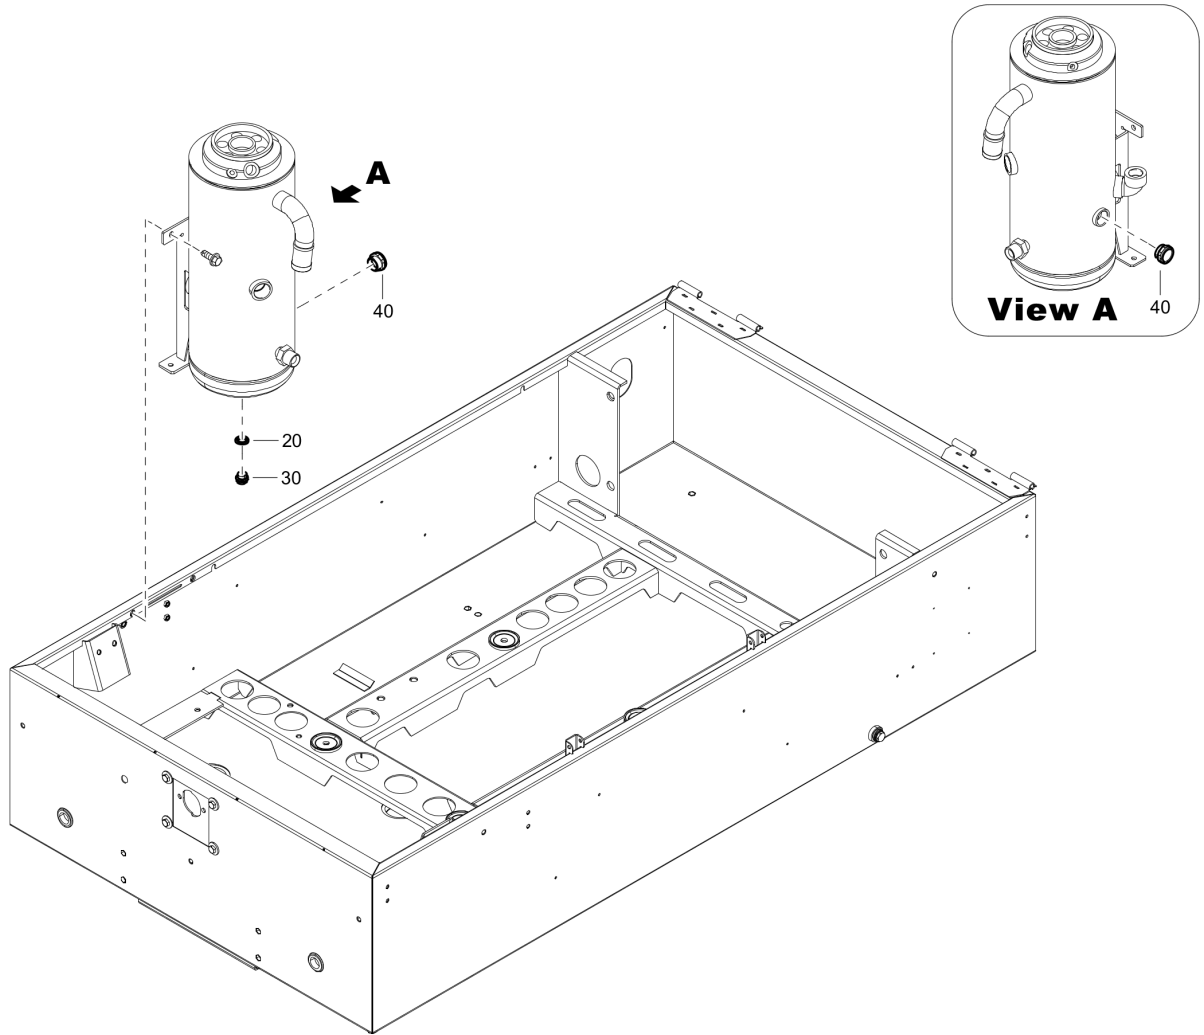

Mechanical 1638166280_01 Air vessel

Item	Part No.	Name	Qty	L
20	0661100040	Seal washer	1	
30	0686371638	Plug	1	
40	1638159400	Sight glass	1