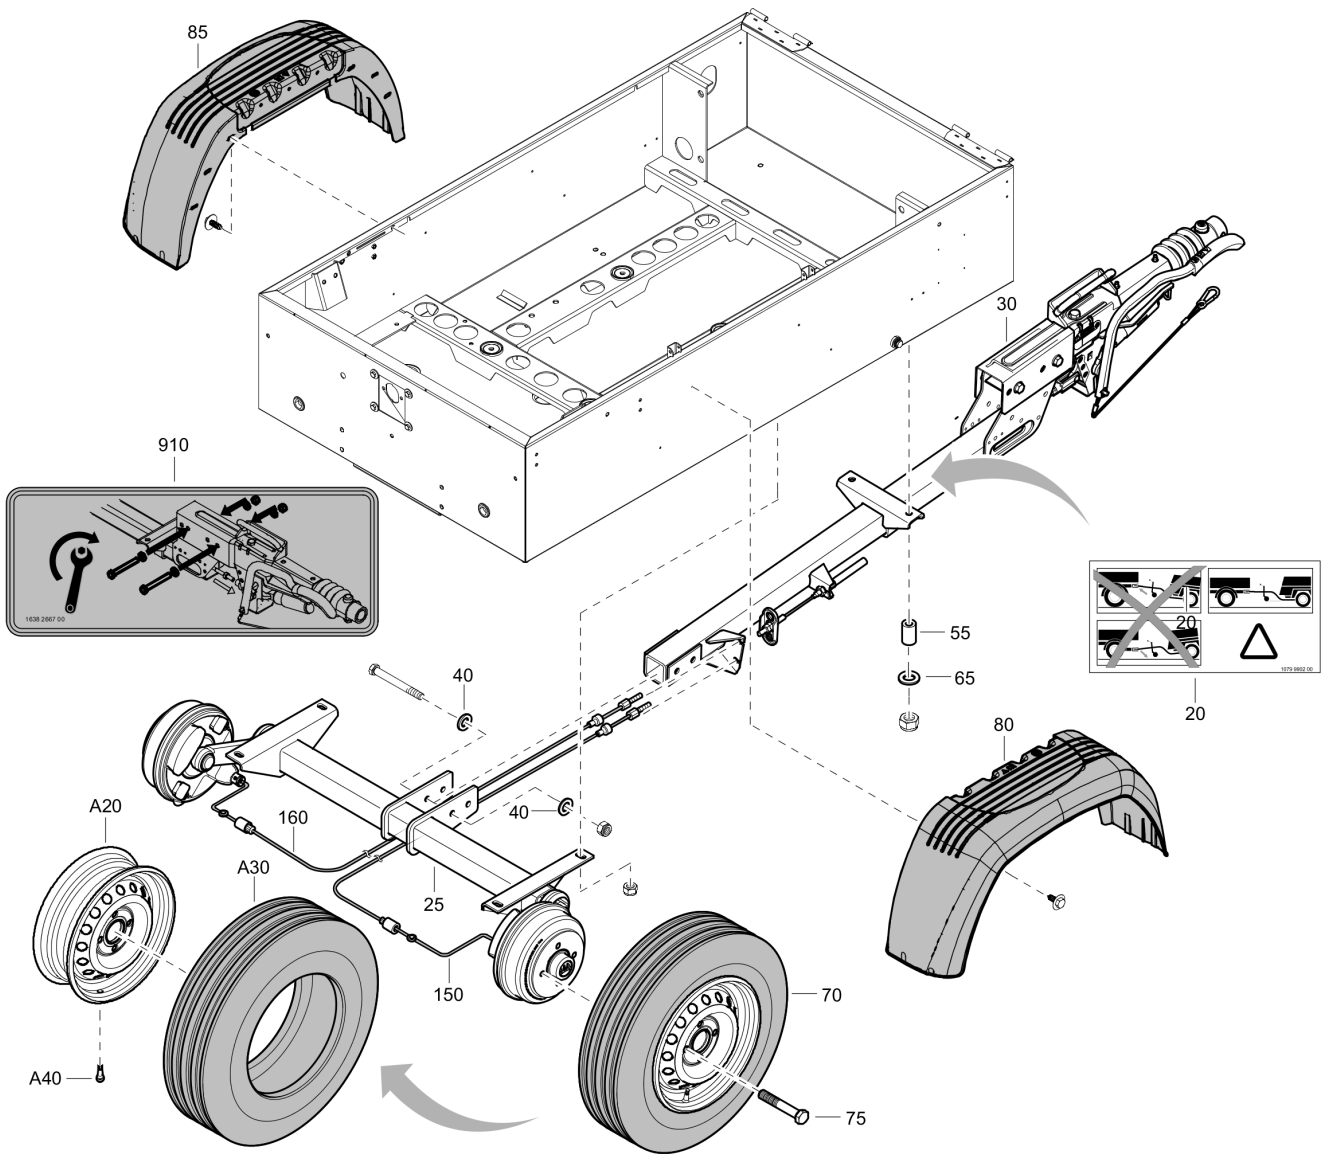

Options / accessories 1611718131_06 Undercarriage

Refer to the Parts Online web page for most up-to-date information. The printed information might be outdated.

Item	Part No.	Name	Qty	L
20	1079990200	Warning label	1	
25	1638115101	Axle with brakes	1	
30	1638156100	Towbar fixed	1	
40	0301235800	Plain washer	4	
55	1615957500	Spacer	2	
65	0301235800	Plain washer	4	
70	1615924288	Tyre assembly	2	
A20	1604033200	Disc wheel	2	
A30	0538040020	Tyre	2	
A40	1615632200	Ventil	2	
75	1626602900	Bolt hexagon	8	
80	1638252800	Mudguard	1	
85	1638252800	Mudguard	1	
150	1615935200	Brake cable	1	
160	1615935300	Brake cable	1	
910	1638266700	Decal instruct.	1