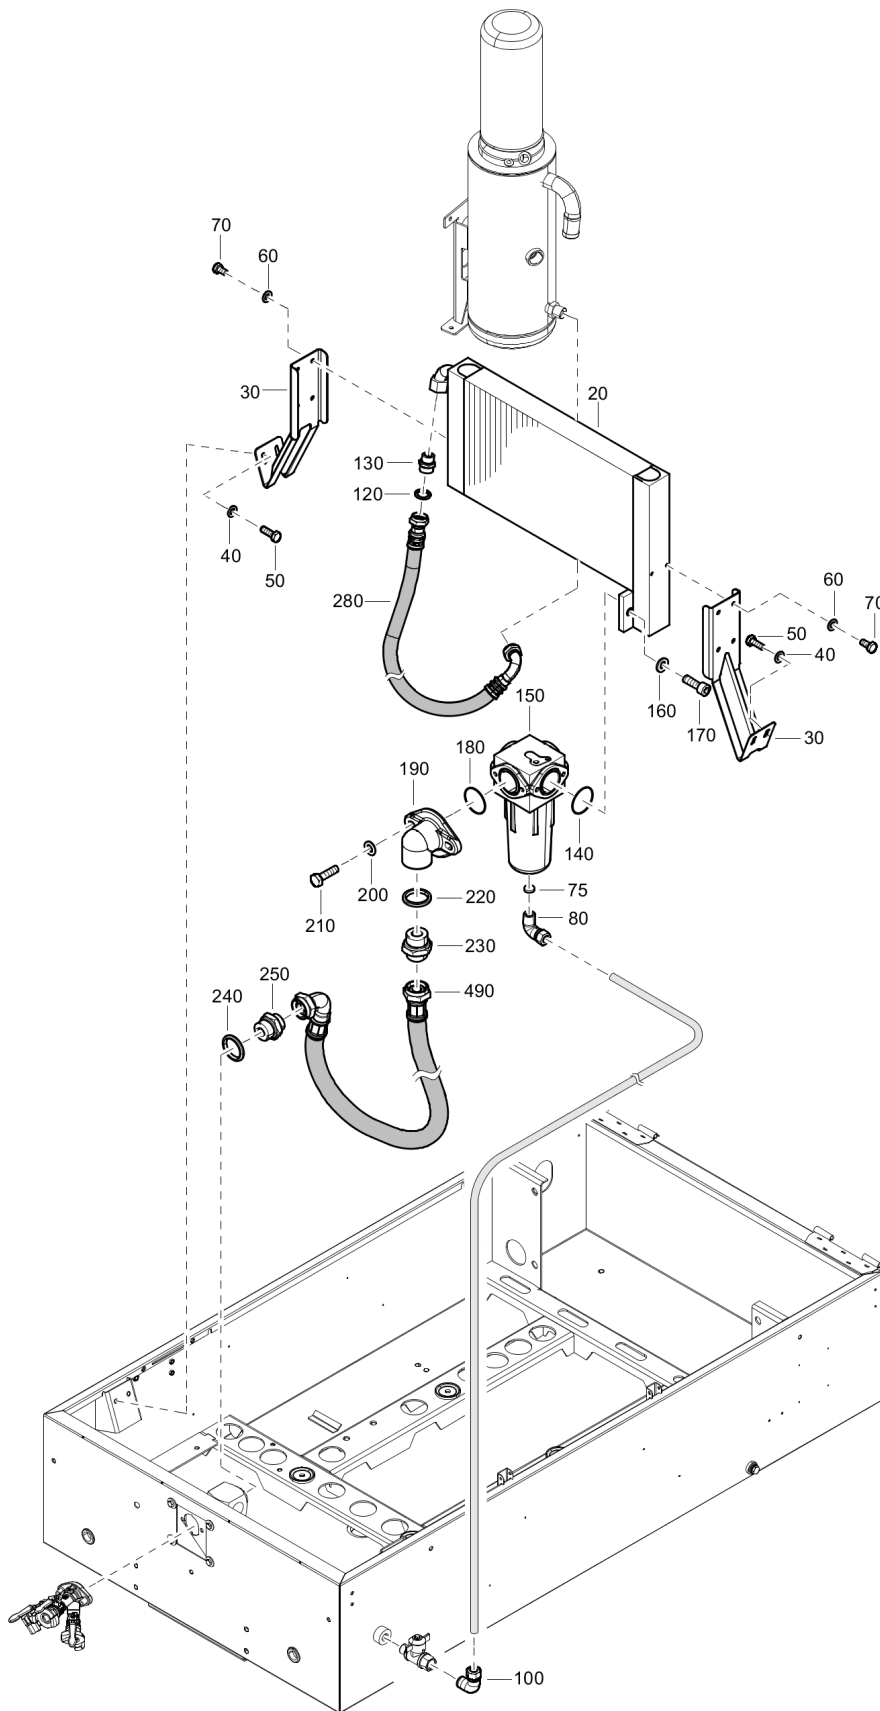

Options / accessories 1611723531_03 Aftercooler water separator

Refer to the Parts Online web page for most up-to-date information. The printed information might be outdated.

Item	Part No.	Name	Qty	L
20	1638112701	After cooler	1	
30	1638158402	Support	2	
40	0301233500	Plain washer	4	
50	0147132303	Screw	4	
60	0301233500	Plain washer	4	
70	0147132003	Hex.bolt	4	
75	1615862000	Restrictor	1	
80	0581120023	Elbow pipe coupling	1	
100	0581120023	Elbow pipe coupling	1	
120	0661103800	Seal washer	1	
130	1619624900	Nipple	1	
140	0663713600	O-ring	1	
150	1615858100	Water separator	1	
160	0301234400	Flat washer	2	
170	0211136303	Cap screw	2	
180	0663713600	O-ring	1	
190	1604401901	Coupling drive	1	
200	0301234400	Flat washer	2	
210	0147136303	Screw	2	
220	0661104900	Sealing washer	1	
230	0571003572	Fitting	1	
240	0661104900	Sealing washer	1	
250	0571003572	Fitting	1	
280	1638159601	Hose assembly	1	
490	1638159701	Hose assembly	1