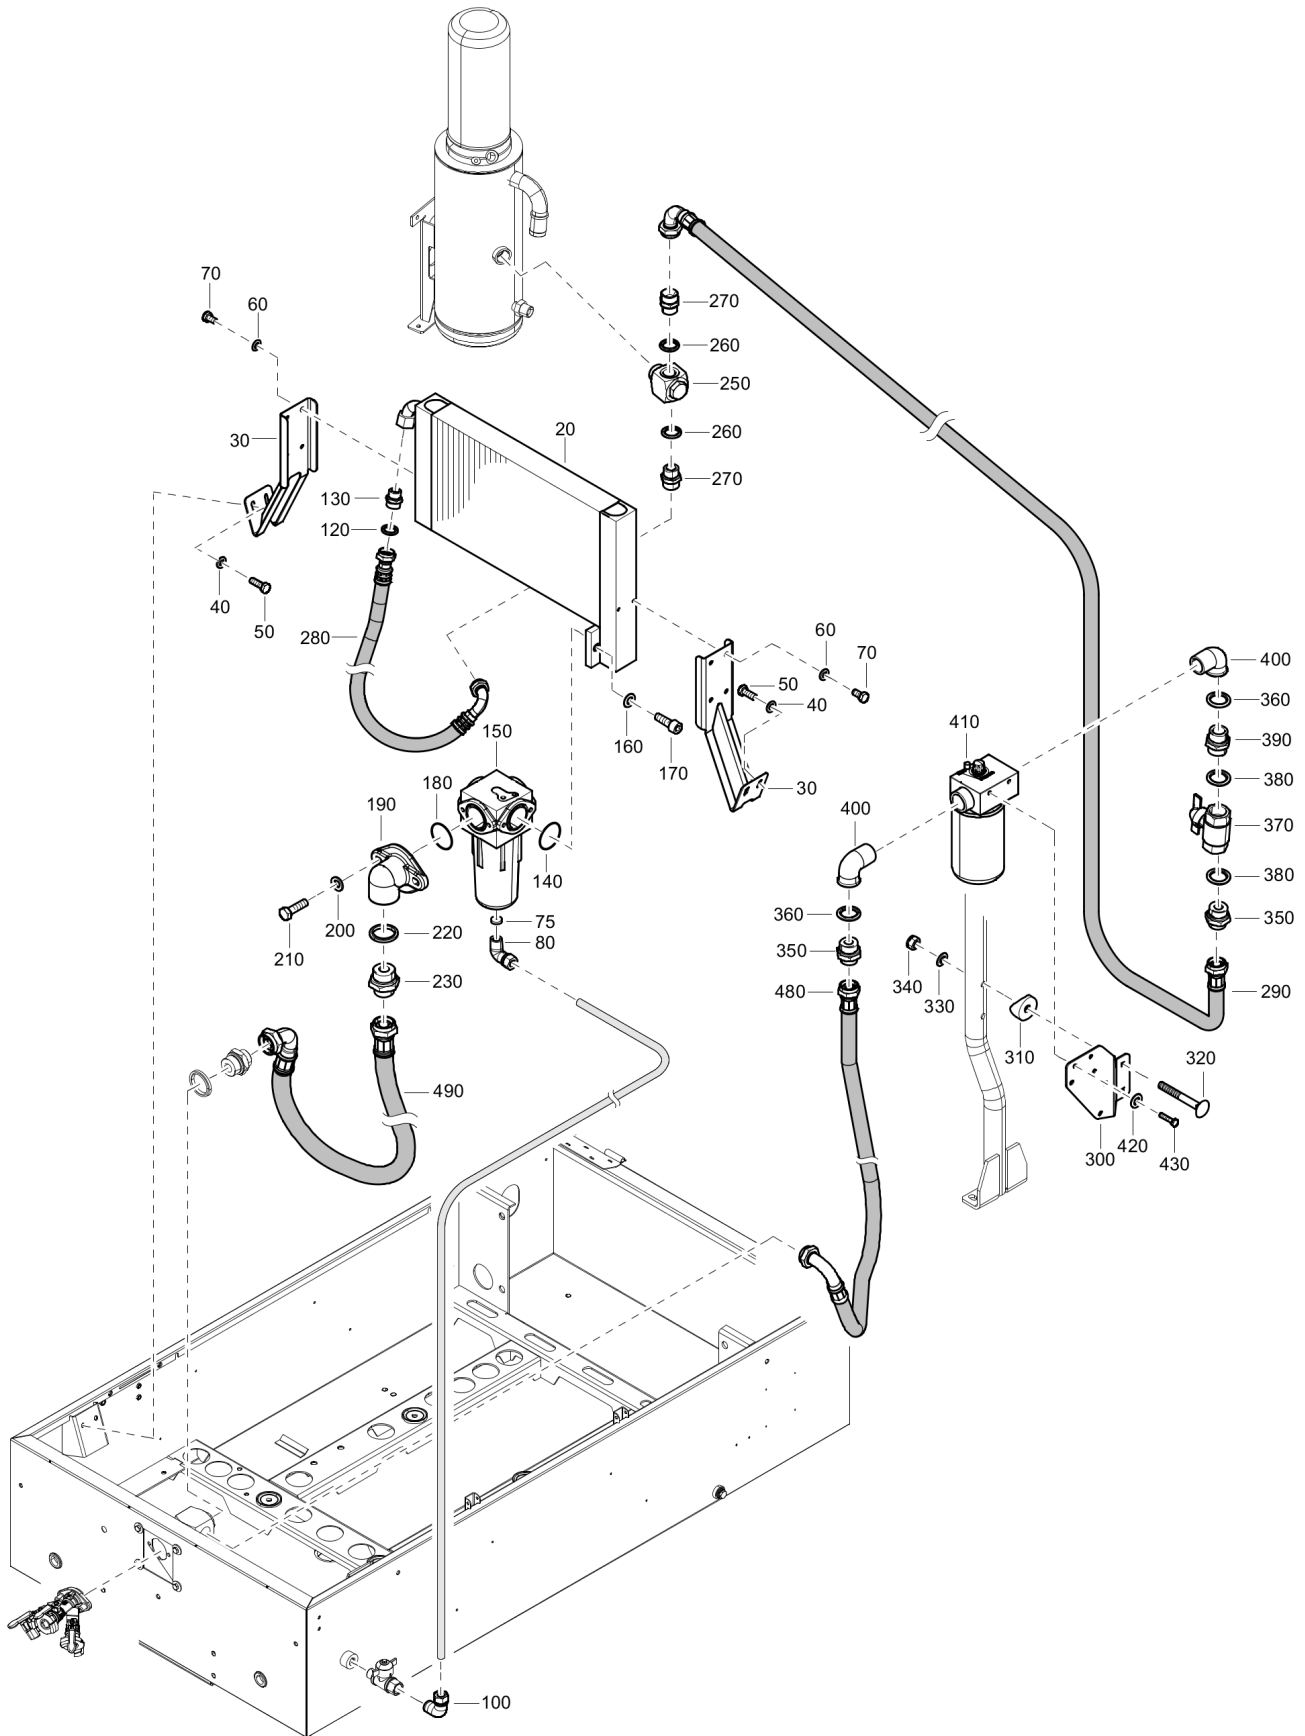

Options / accessories 1611723731_03 After cooler with bypass lubricator

Refer to the Parts Online web page for most up-to-date information. The printed information might be outdated.

Item	Part No.	Name	Qty	L
20	1638112701	After cooler	1	
30	1638158402	Support	2	
40	0301233500	Plain washer	4	
50	0147132303	Screw	4	
60	0301233500	Plain washer	4	
70	0147132003	Hex.bolt	4	
75	1615862000	Restrictor	1	
80	0581120023	Elbow pipe coupling	1	
100	0581120023	Elbow pipe coupling	1	
120	0661103800	Seal washer	1	
130	1619624900	Nipple	1	
140	0663713600	O-ring	1	
150	1615858100	Water separator	1	
160	0301234400	Flat washer	2	
170	0211136303	Cap screw	2	
180	0663713600	O-ring	1	
190	1604401901	Coupling drive	1	
200	0301234400	Flat washer	2	
210	0147136303	Screw	2	
220	0661104900	Sealing washer	1	
230	0571003572	Fitting	1	
250	1638249100	Manifold	1	
260	0661103800	Seal washer	2	
270	1619624900	Nipple	2	
280	1638159601	Hose assembly	1	
290	1638153600	Hose assembly	1	
300	1638248900	Support	1	
310	1638211800	Washer	2	
320	0226991510	Sq. neck bolt	2	
330	0301233500	Plain washer	2	
340	0291111000	Locknut	2	
350	0571003572	Fitting	2	
360	0661104900	Sealing washer	2	
370	0852001047	Ball valve	1	
380	0661104900	Sealing washer	2	
390	0571003509	Fitting	1	
400	0560020002	Elbow	2	
410	1638121680	Lubricator	1	

Refer to the Parts Online web page for most up-to-date information. The printed information might be outdated.