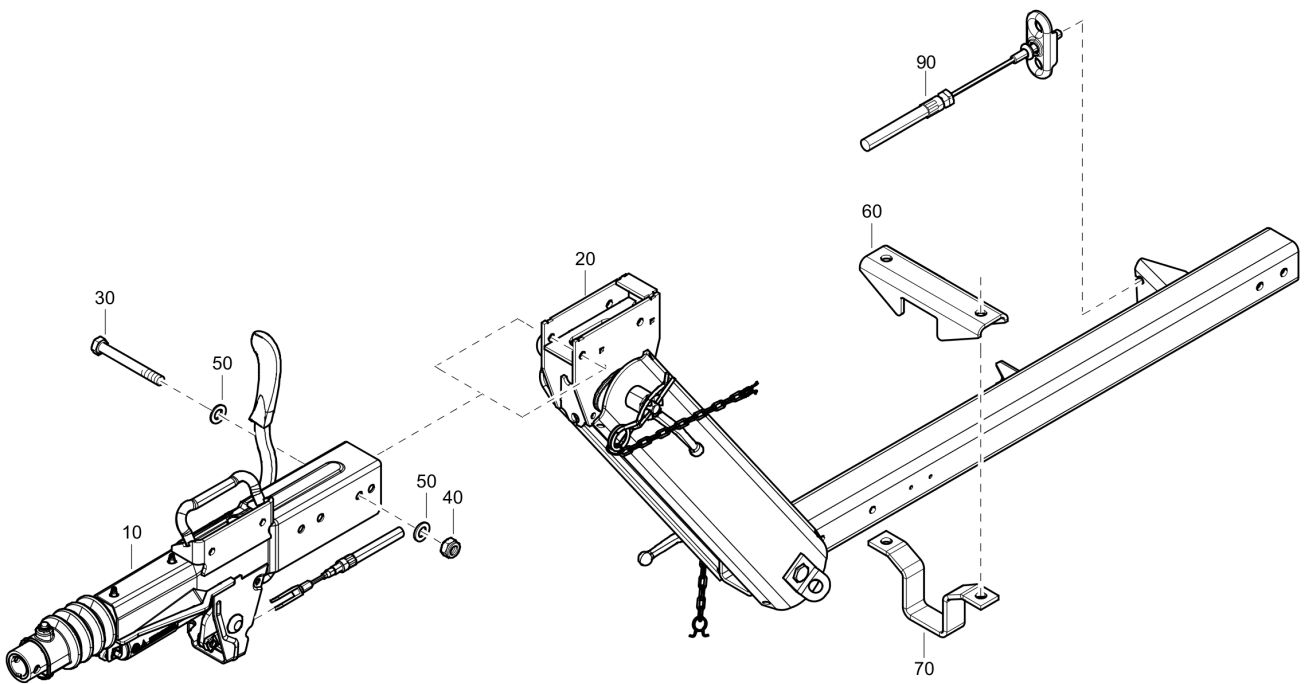

Options / accessories 1638156200_01 Towbar adjust

Item	Part No.	Name	Qty	L
10	2914101600	Front towbar assembly	1	
20	2914102200	Towbar assembly	1	
30	5730082700	Screw hexagon	2	
40	2900115600	Lock nut	2	
50	2914203900	Washer	4	
60	2914259500	Bracket	1	
70	2914259600	Bracket clamp	1	
90	2914210000	Brake cable	1